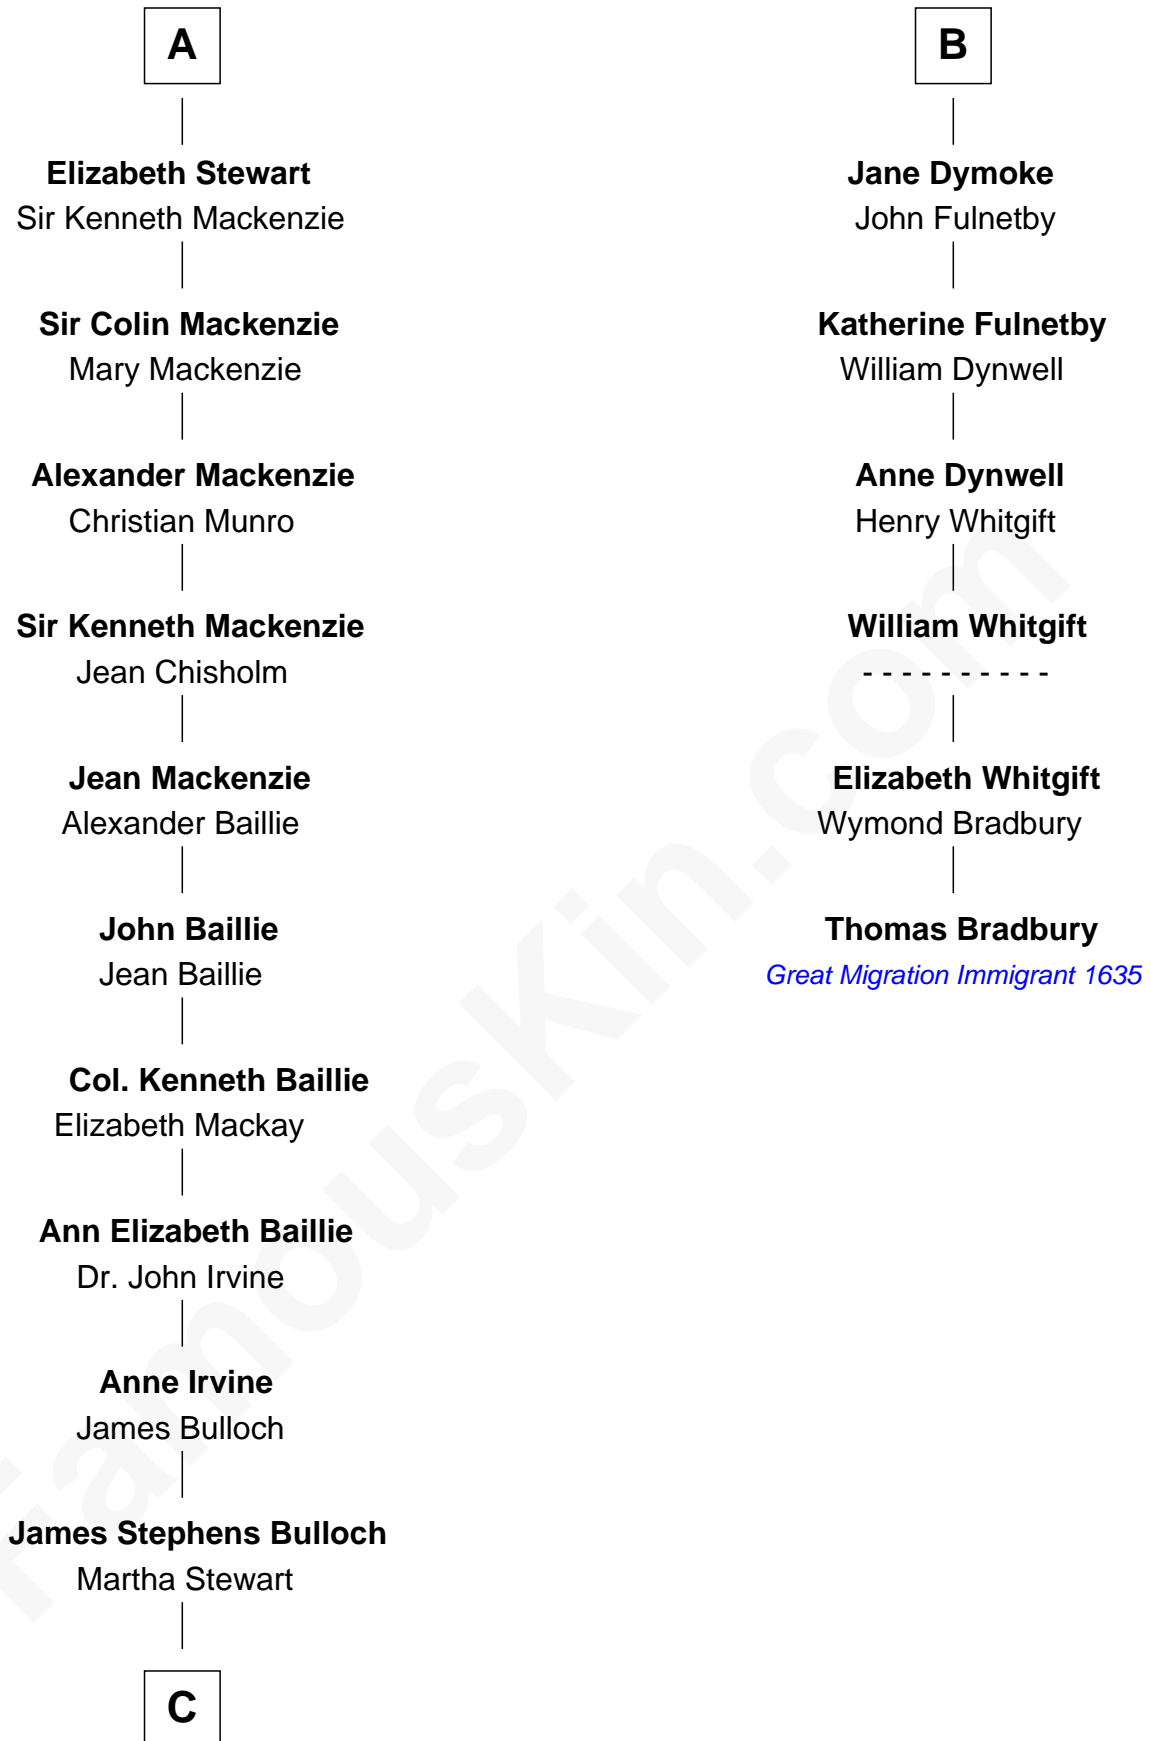

FamousKin.com
Relationship Chart of
Theodore Roosevelt
26th U.S. President

12th cousin 6 times removed of

Thomas Bradbury
(c1610/11 - 1694/5) Great Migration Immigrant 1635

C

—
Martha Bulloch
Theodore Roosevelt

—
Theodore Roosevelt
26th U.S. President

FamousKin.com