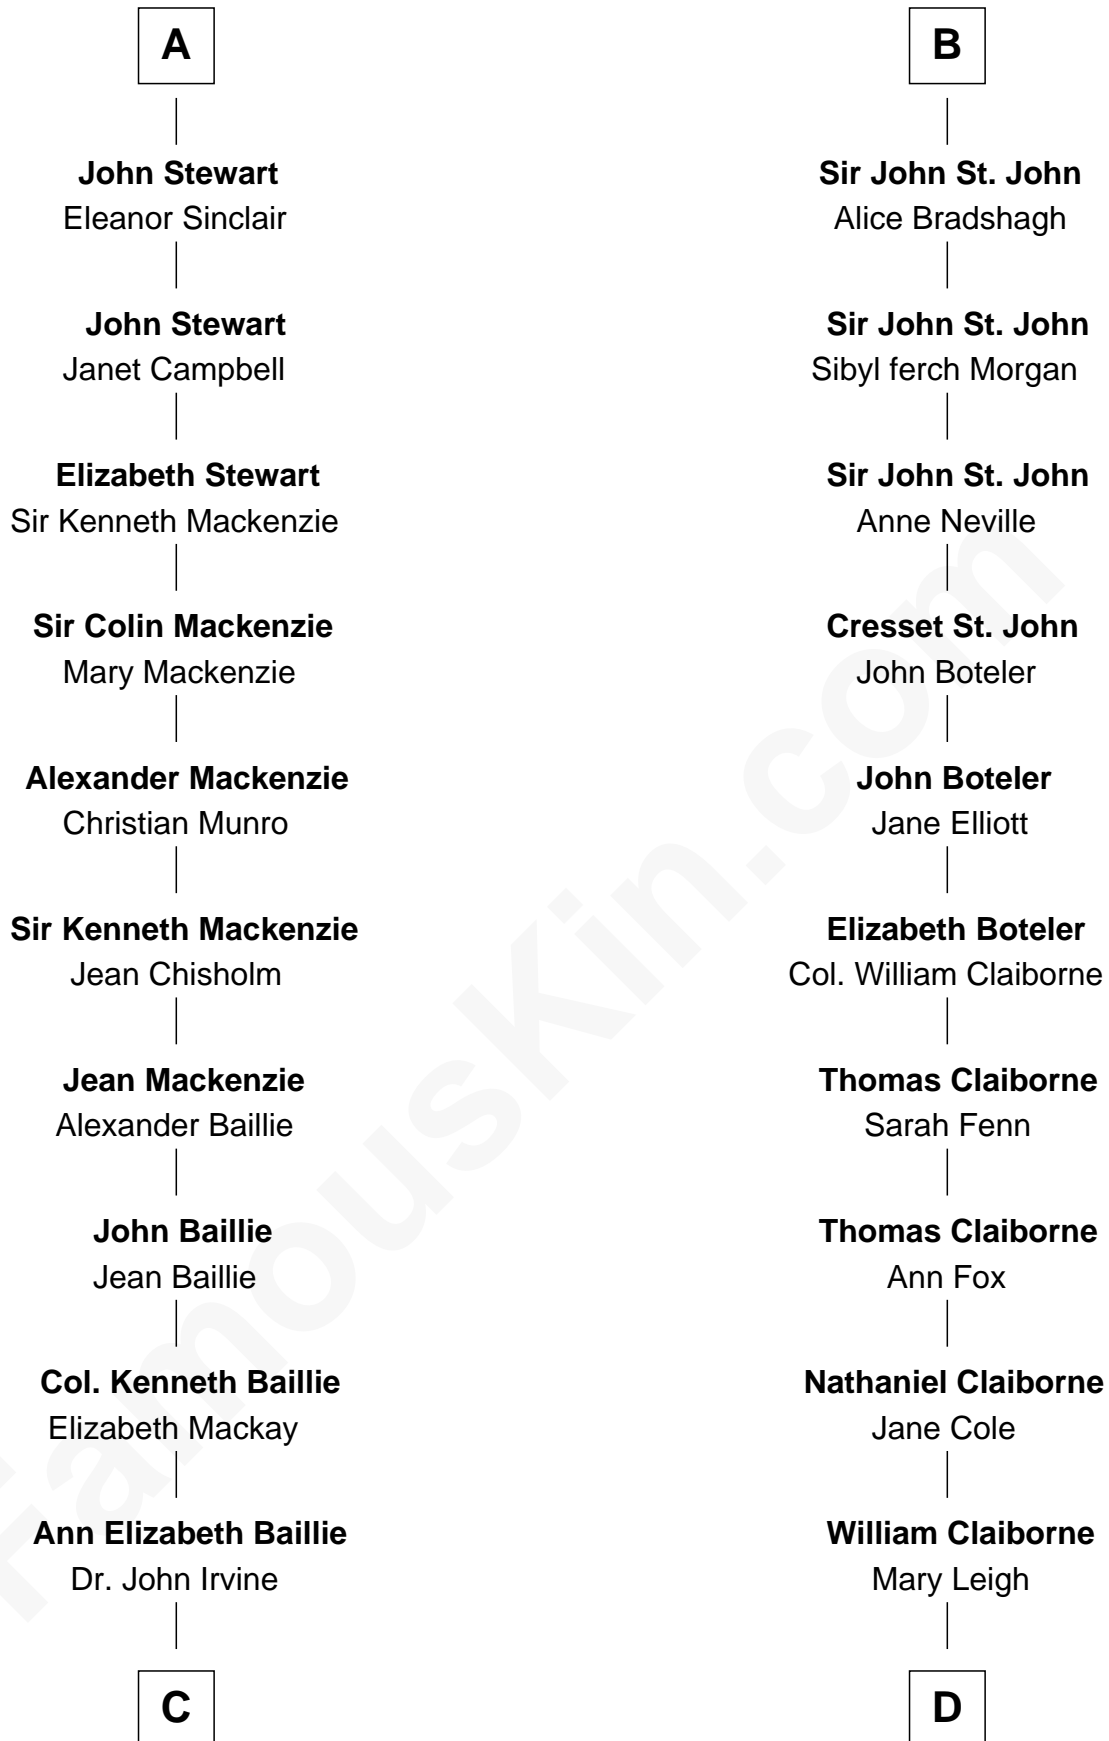

**FamousKin.com**  
**Relationship Chart of**  
**Theodore Roosevelt**  
*26th U.S. President*

20th cousin 1 time removed of

**Liz Claiborne**

*Fashion Designer and Founder of Liz Claiborne Inc.*

**C**

**Anne Irvine**  
James Bulloch

**James Stephens Bulloch**  
Martha Stewart

**Martha Bulloch**  
Theodore Roosevelt

**Theodore Roosevelt**  
*26th U.S. President*

**D**

**William Charles Cole Claiborne**  
Clarisse Duralde

**William Charles Cole Claiborne**  
Louise de Balathier