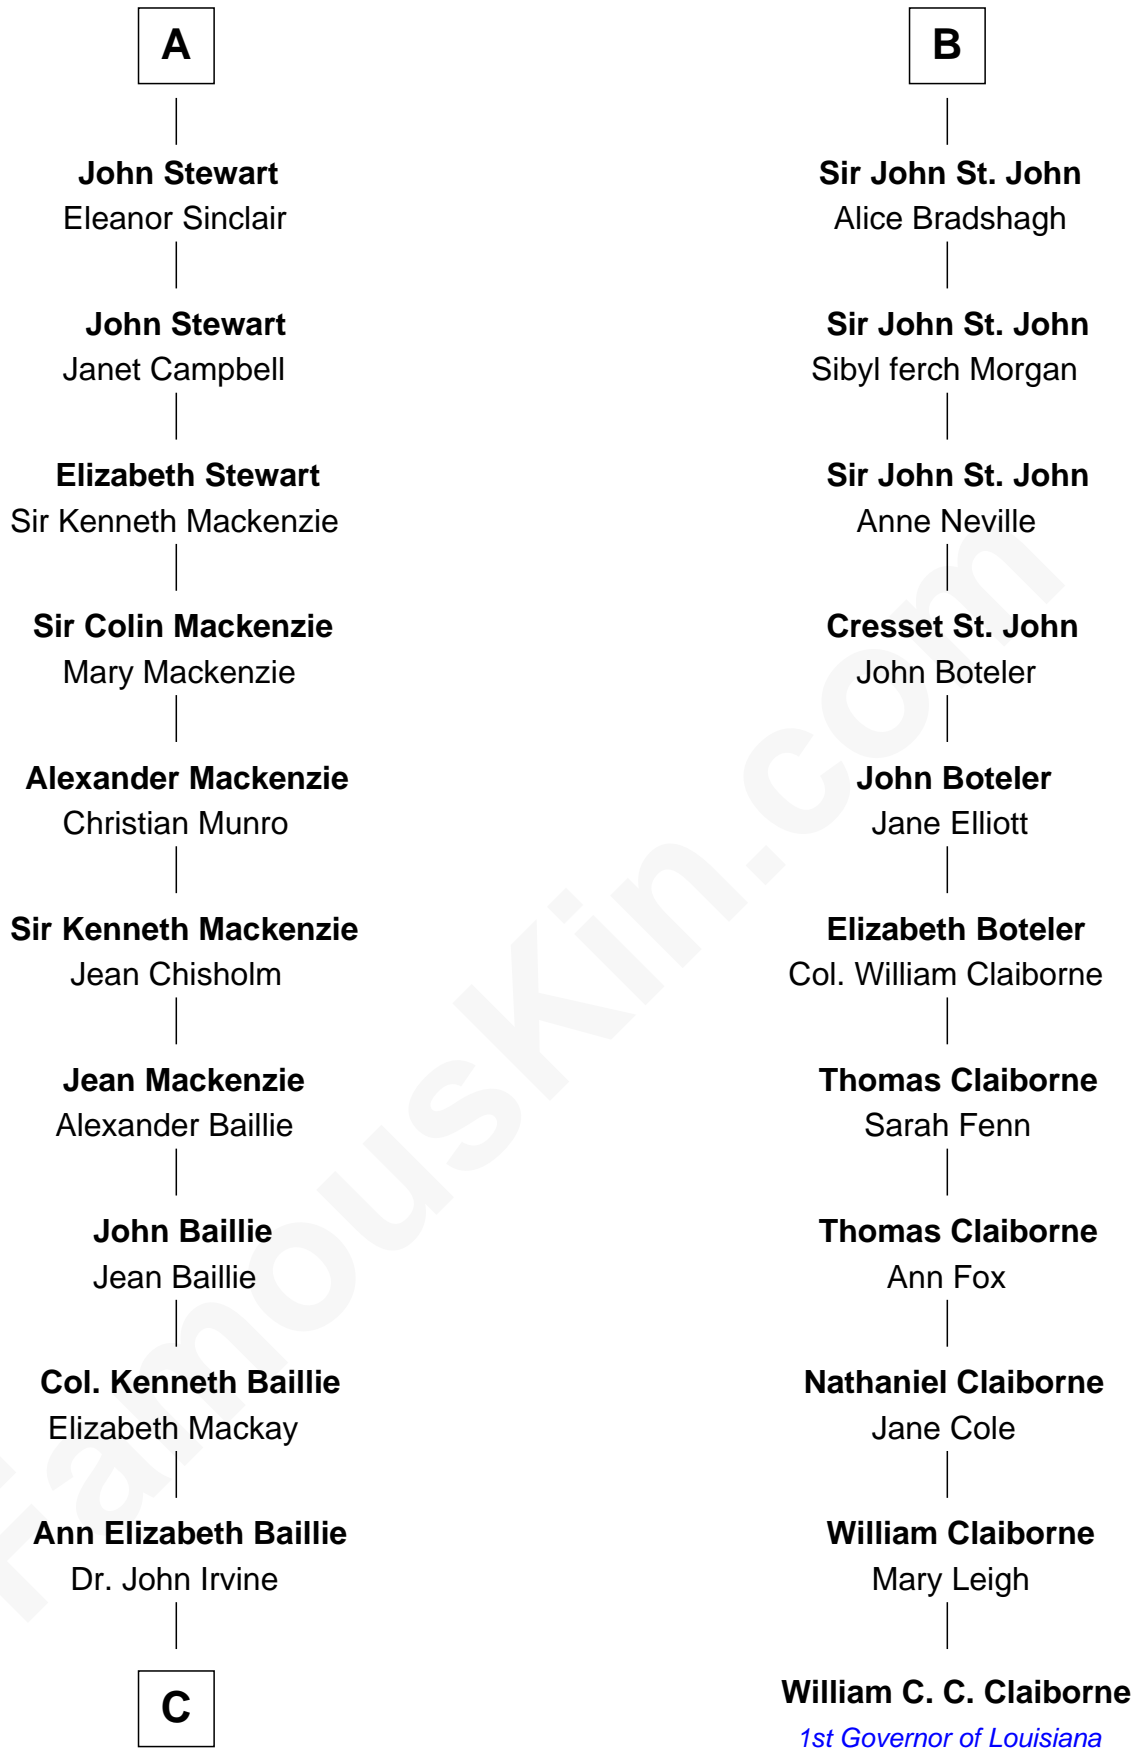

FamousKin.com
Relationship Chart of
Theodore Roosevelt
26th U.S. President

17th cousin 3 times removed of
William C. C. Claiborne
1st Governor of Louisiana

C

—
Anne Irvine
James Bulloch

—
James Stephens Bulloch
Martha Stewart

—
Martha Bulloch
Theodore Roosevelt

—
Theodore Roosevelt
26th U.S. President

FamousKin.com