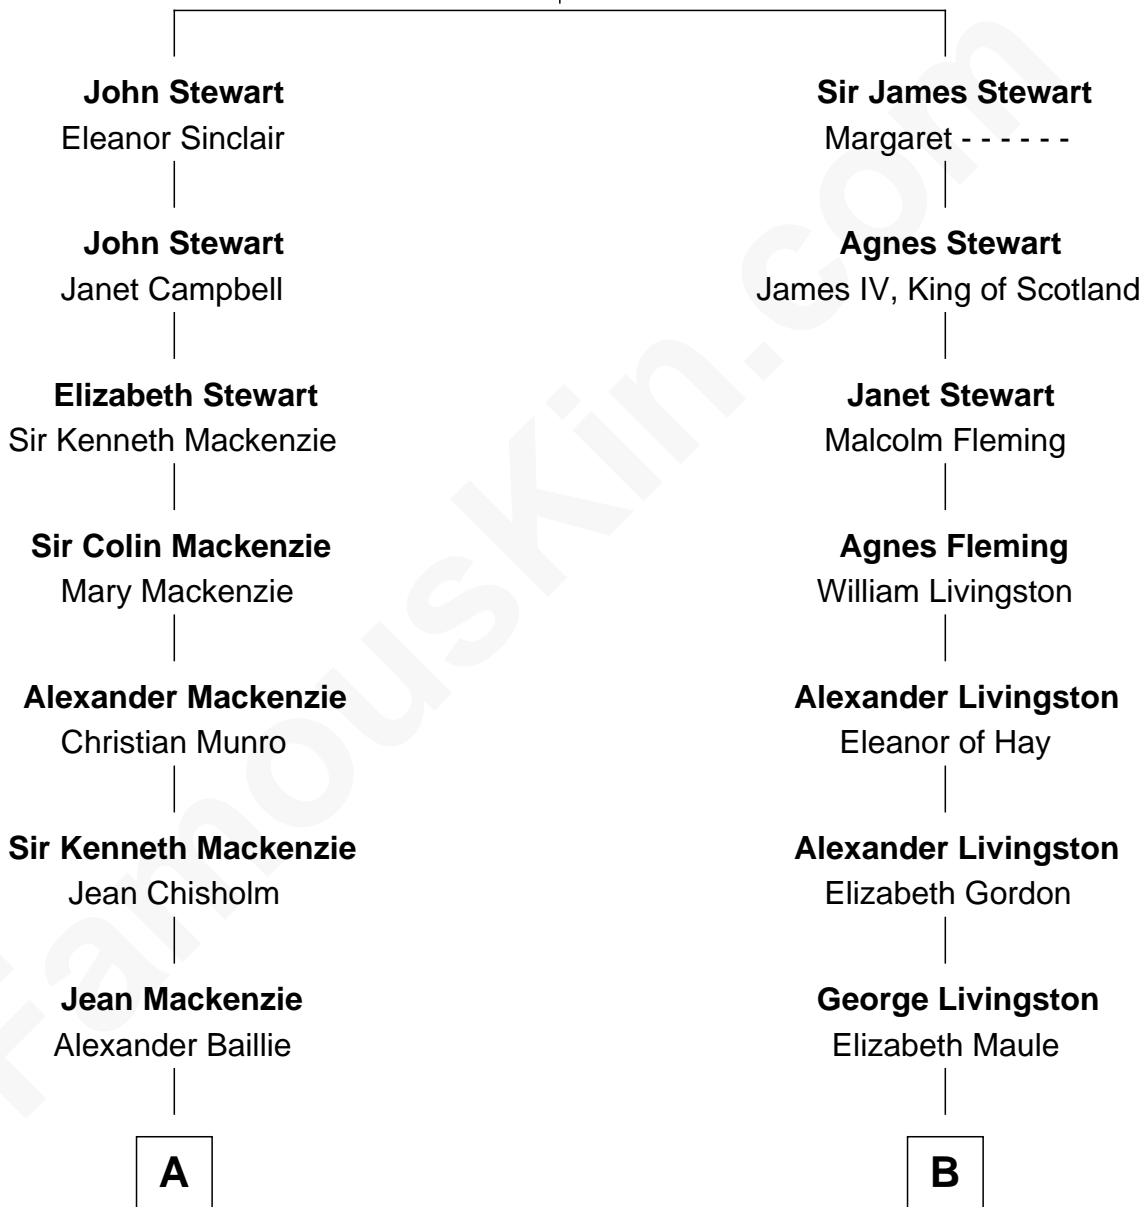

FamousKin.com
Relationship Chart of
Theodore Roosevelt
26th U.S. President

13th cousin 3 times removed of
Howard Dean
79th Governor of Vermont

Sir James Stewart
 Joan Beaufort

A

John Baillie

Jean Baillie

Col. Kenneth Baillie

Elizabeth Mackay

Ann Elizabeth Baillie

Dr. John Irvine

Anne Irvine

James Bulloch

James Stephens Bulloch

Martha Stewart

Martha Bulloch

Theodore Roosevelt

Theodore Roosevelt

26th U.S. President

B

Alexander Livingston

Anne Graham

Mary Livingston

James Graham