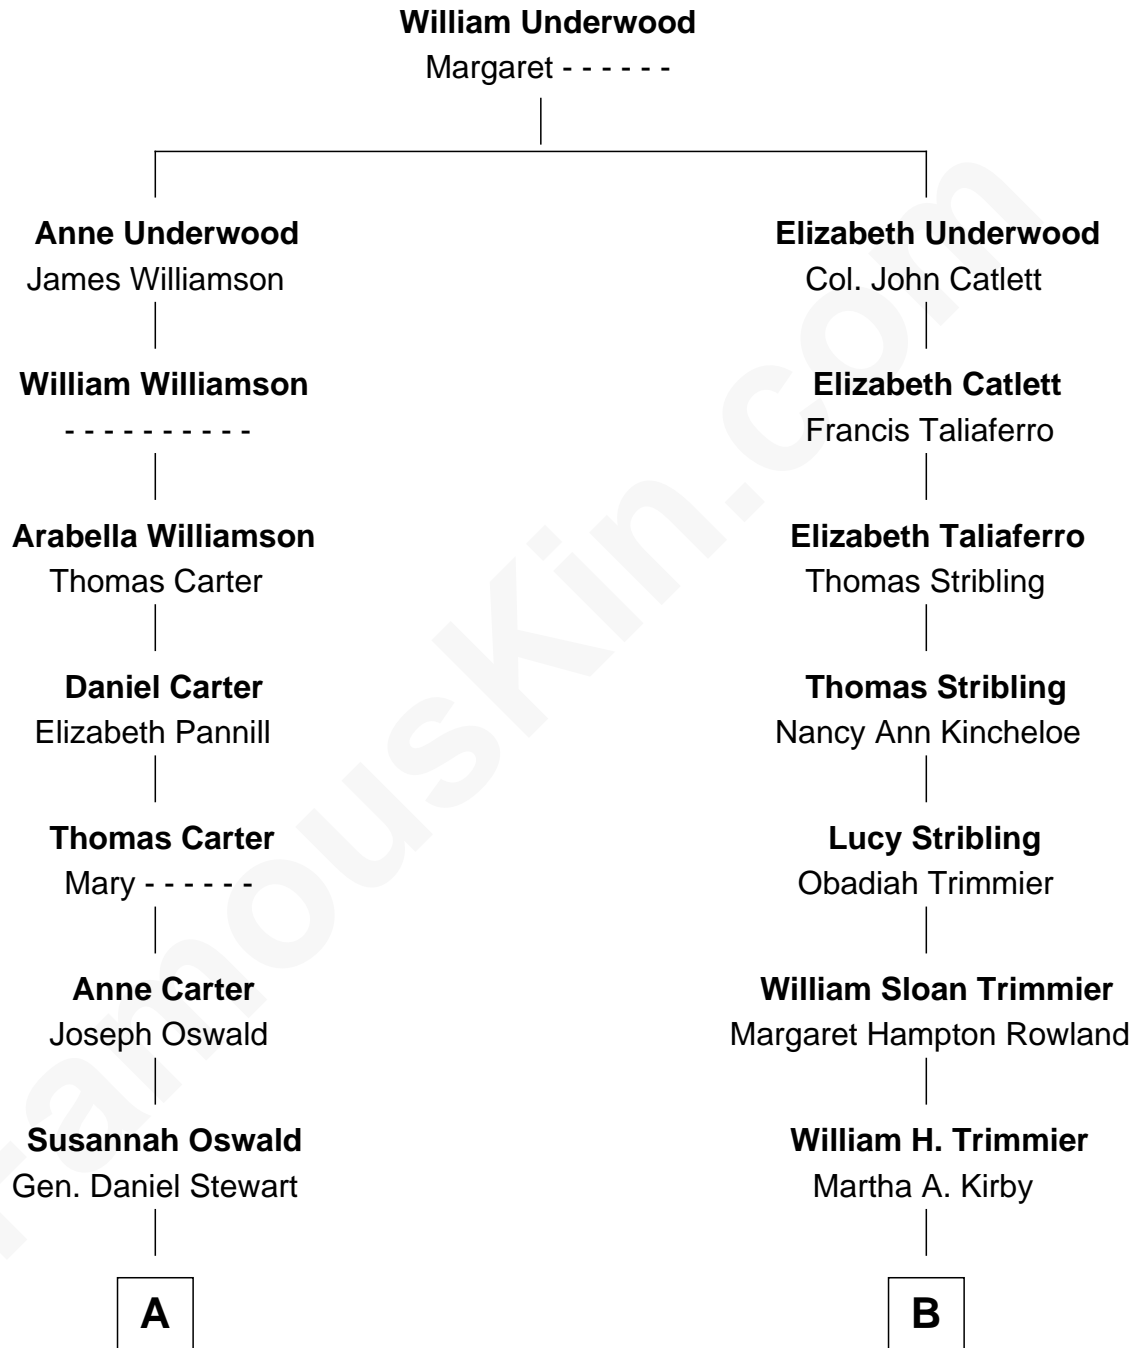

FamousKin.com
Relationship Chart of
Theodore Roosevelt
26th U.S. President

9th cousin 1 time removed of
Joanne Woodward
Movie Actress

A

Martha Stewart
James Stephens Bulloch

Martha Bulloch
Theodore Roosevelt

Theodore Roosevelt
26th U.S. President

B

James W. Trimmier
Virginia P. Shelton

James Lloyd Trimmier
Eleanor Gasque Gignilliat

Elinor Gasque Trimmier
Wade Woodward

Joanne Woodward
Movie Actress

FamousKin.com