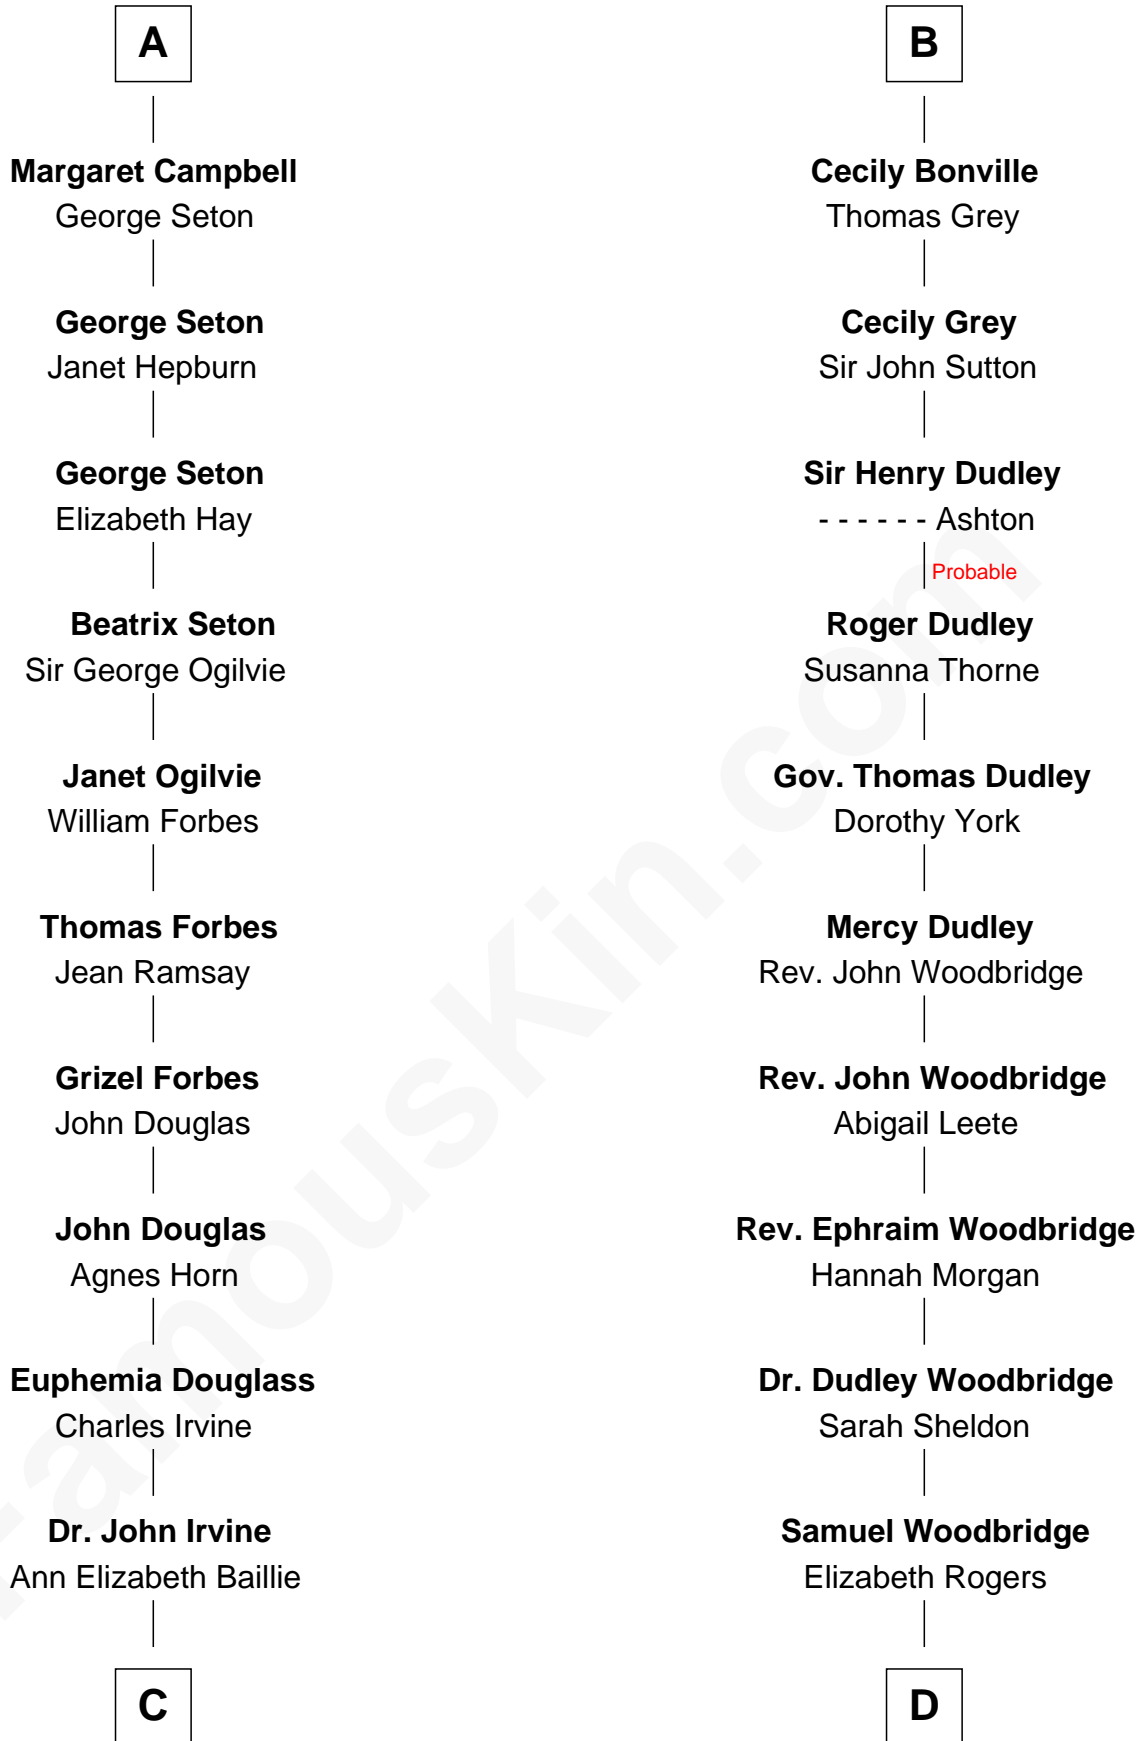

FamousKin.com
Relationship Chart of
Theodore Roosevelt
26th U.S. President

20th cousin 1 time removed of
Humphrey Bogart
Movie Actor

Sir Richard de Burgh
 Margaret - - - - -

Elizabeth de Burgh
 Robert I, King of Scotland

Matilda Bruce
 Thomas Isaac

Joan Isaac
 John de Ergadia

Isabel de Ergadia
 Sir John Stewart

Sir Robert Stewart
 Joan Stewart

John Stewart
 Fingula of the Isles

Isabel Stewart
 Colin Campbell

A

Eleanor de Burgh
 Sir Thomas de Multon

Elizabeth de Multon
 Sir Robert de Harington

Sir John Harington
 - - - - -

Sir Robert Harington
 Isabel Loring

Sir William Harington
 Margaret Hill

Elizabeth Harington
 William Bonville

William Bonville
 Katherine Neville

B

C

Anne Irvine
James Bulloch

James Stephens Bulloch
Martha Stewart

Martha Bulloch
Theodore Roosevelt

Theodore Roosevelt
26th U.S. President

D

Charlotte Sophia Woodbridge
Dyer Perkins