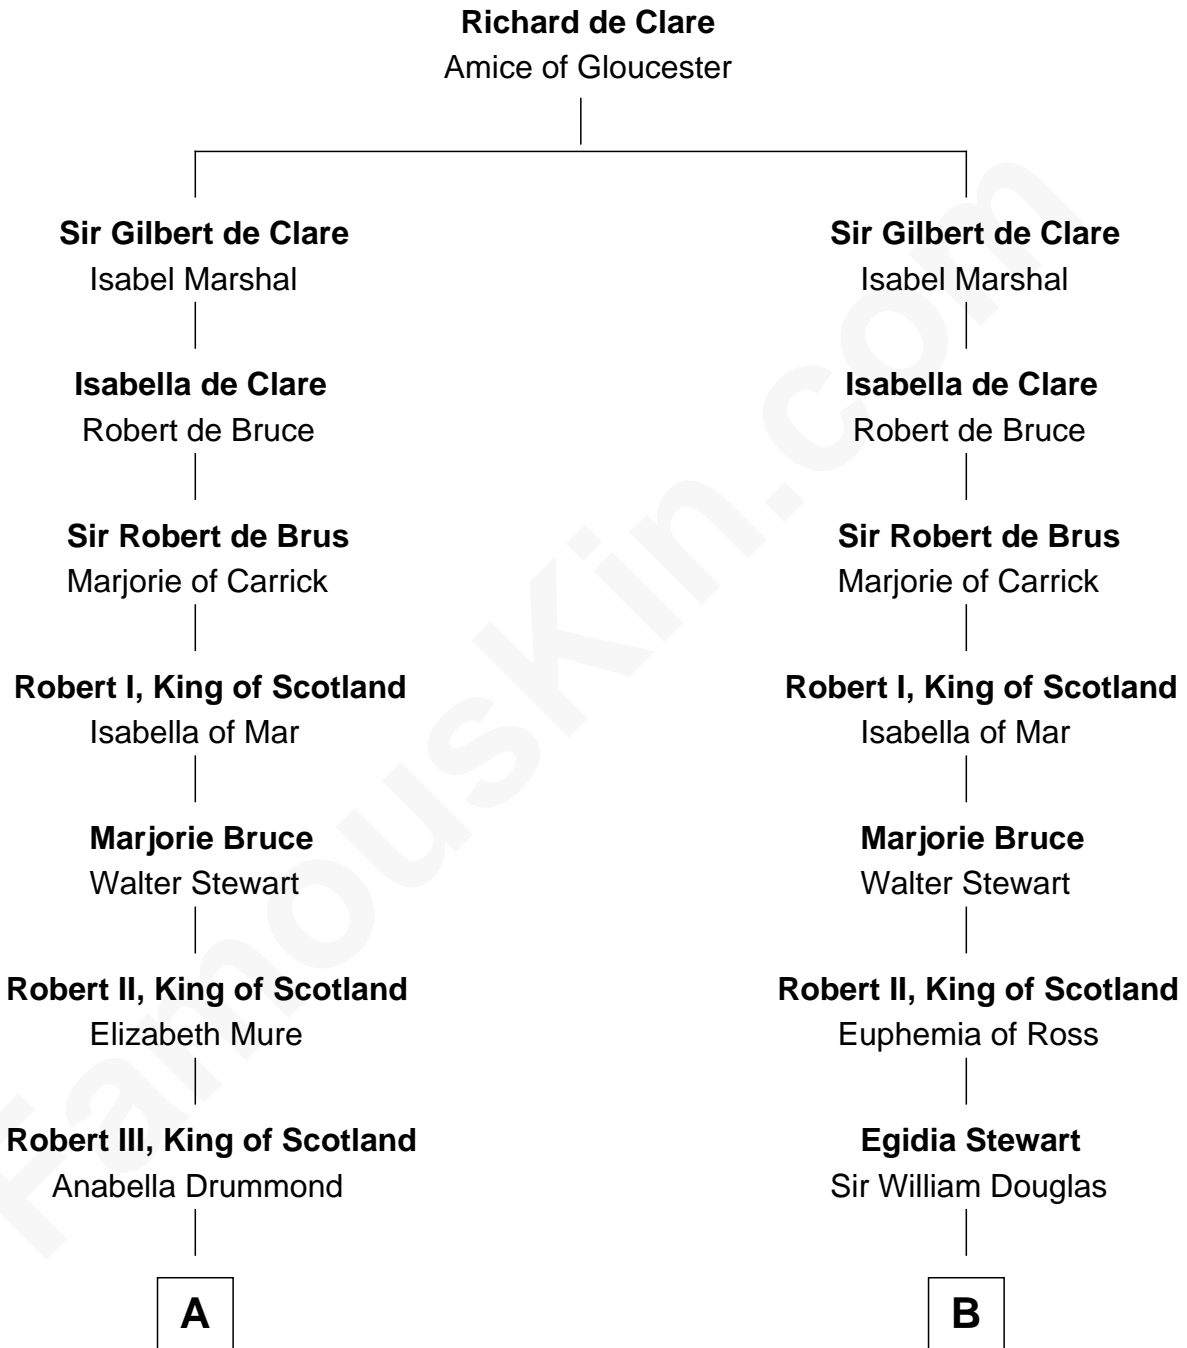

FamousKin.com
Relationship Chart of
Theodore Roosevelt
26th U.S. President

17th cousin 4 times removed of
Patrick Henry
1st and 6th Governor of Virginia

C

—
Dr. John Irvine
Ann Elizabeth Baillie

—
Anne Irvine
James Bulloch

—
James Stephens Bulloch
Martha Stewart

—
Martha Bulloch
Theodore Roosevelt

—
Theodore Roosevelt
26th U.S. President

FamousKin.com