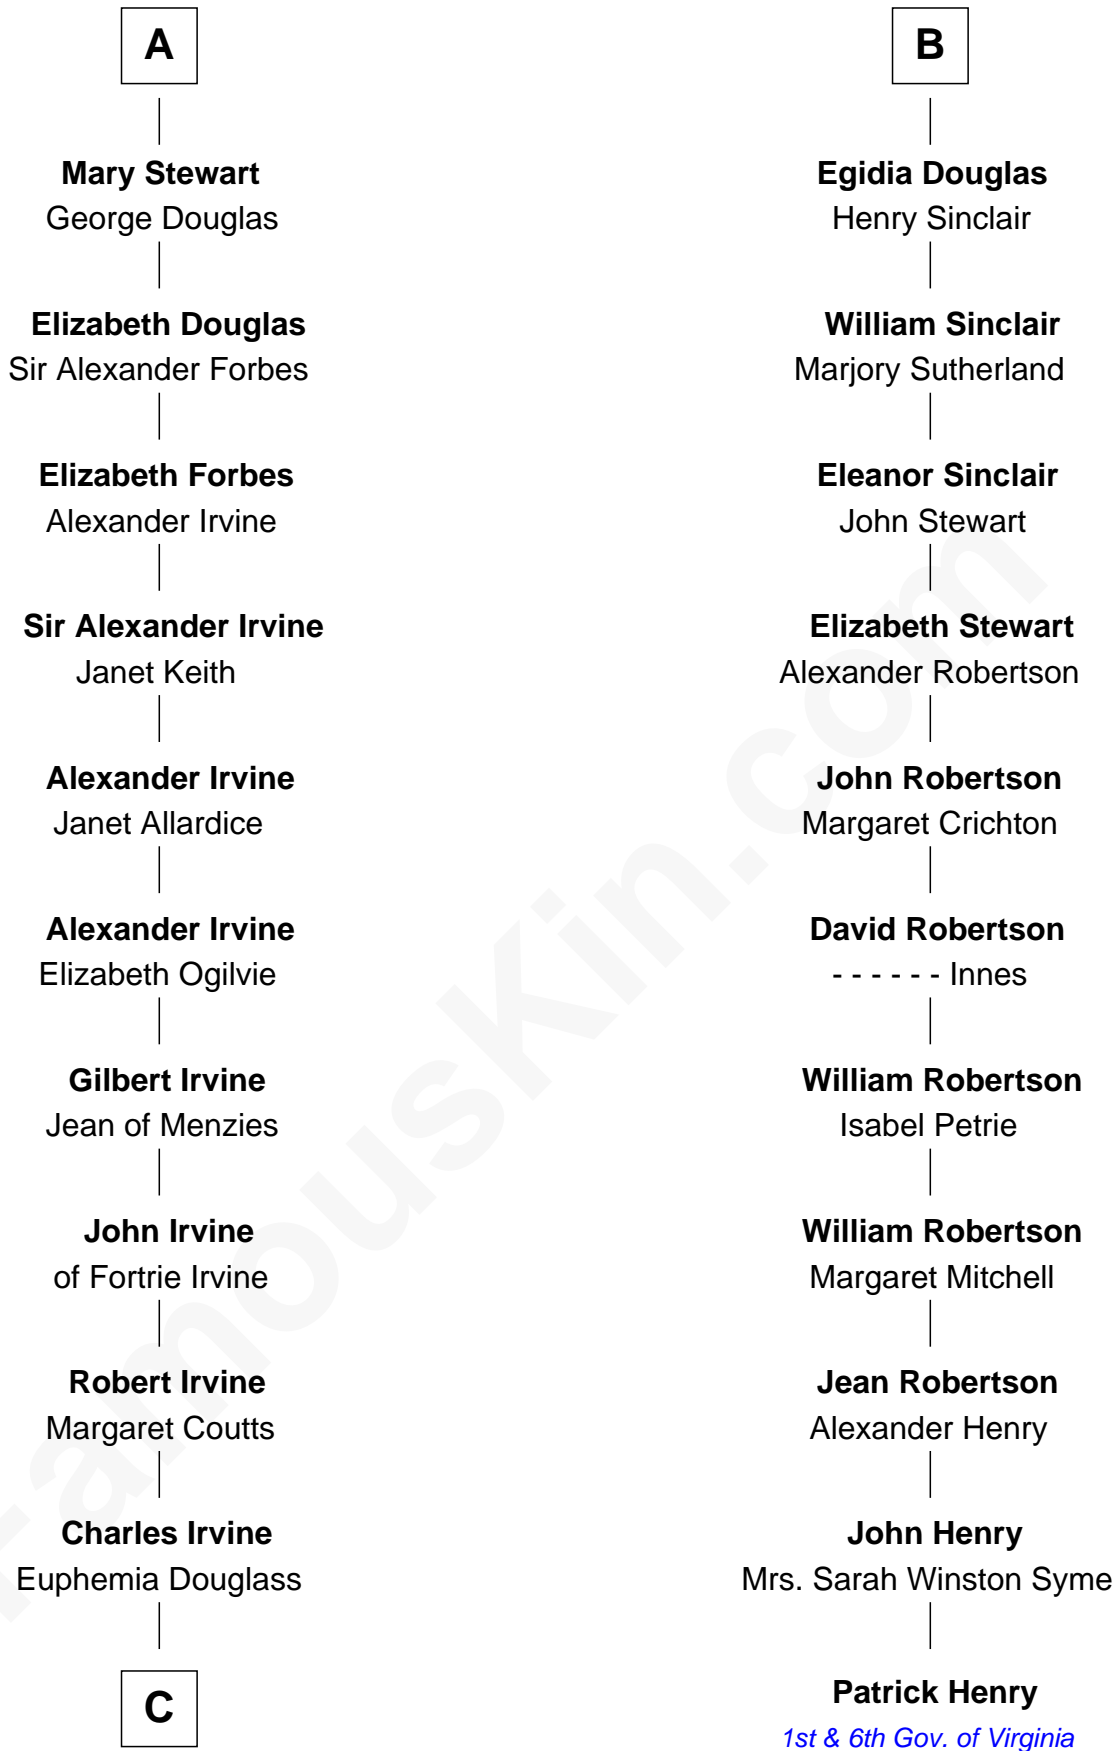

FamousKin.com
Relationship Chart of
Theodore Roosevelt
26th U.S. President

17th cousin 4 times removed of
Patrick Henry
1st and 6th Governor of Virginia

C

—
Dr. John Irvine
Ann Elizabeth Baillie

—
Anne Irvine
James Bulloch

—
James Stephens Bulloch
Martha Stewart

—
Martha Bulloch
Theodore Roosevelt

—
Theodore Roosevelt
26th U.S. President

FamousKin.com