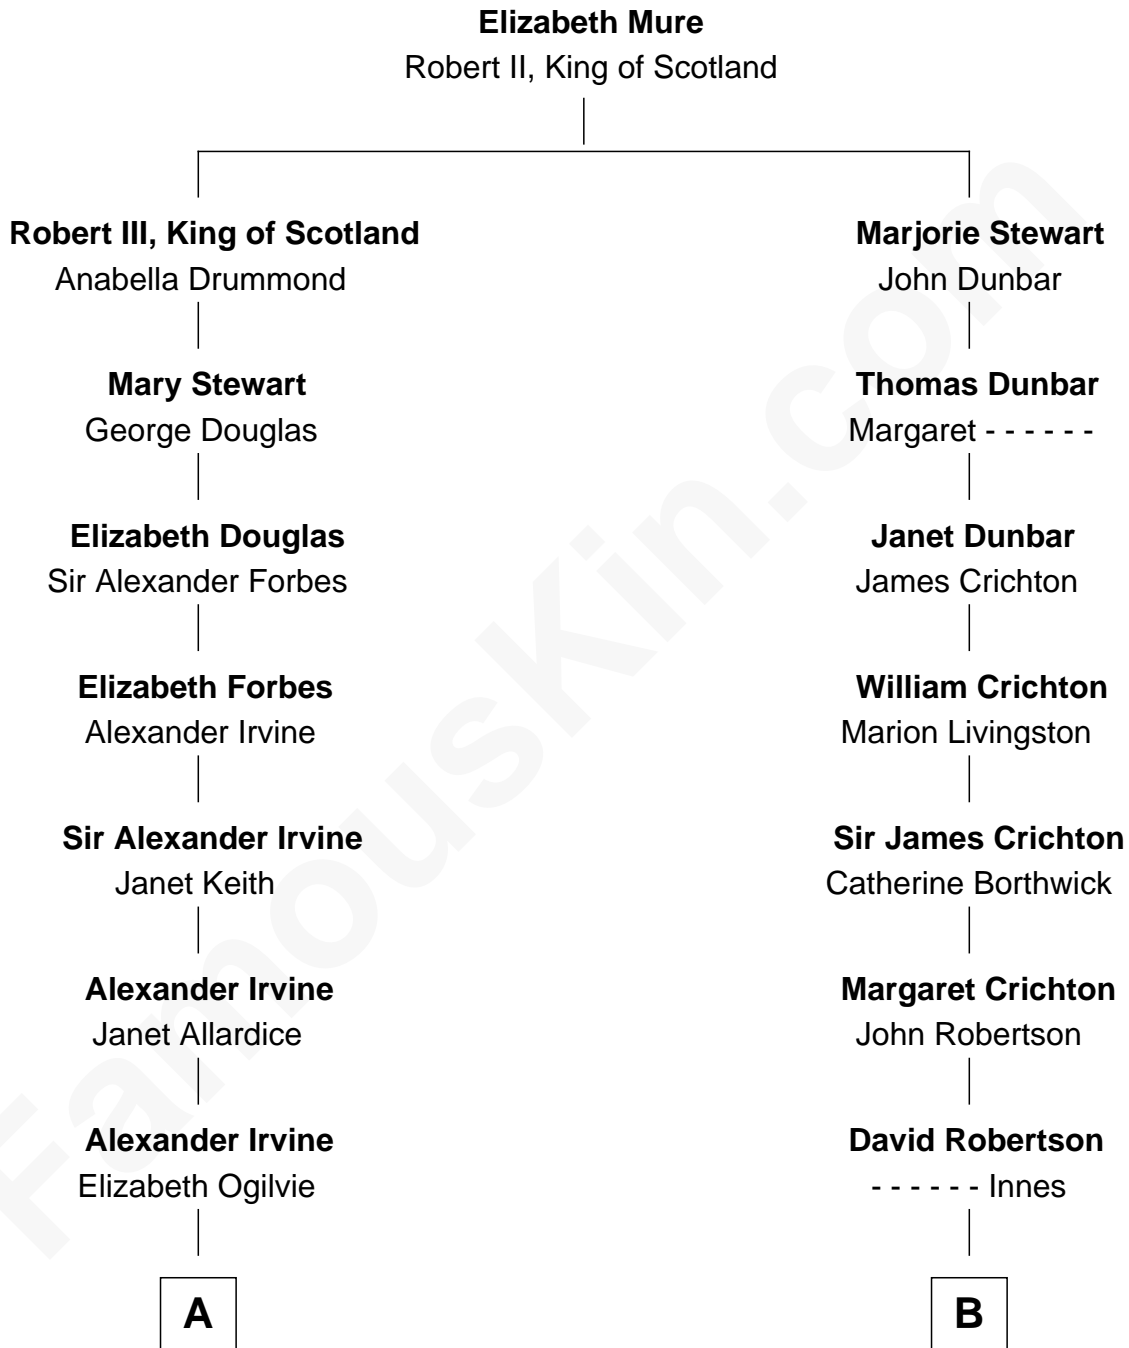

FamousKin.com
Relationship Chart of
Theodore Roosevelt
26th U.S. President

11th cousin 4 times removed of
Patrick Henry
1st and 6th Governor of Virginia

A

Gilbert Irvine
Jean of Menzies

John Irvine
of Fortrie Irvine

Robert Irvine
Margaret Coutts

Charles Irvine
Euphemia Douglass

Dr. John Irvine
Ann Elizabeth Baillie

Anne Irvine
James Bulloch

James Stephens Bulloch
Martha Stewart

Martha Bulloch
Theodore Roosevelt

Theodore Roosevelt
26th U.S. President