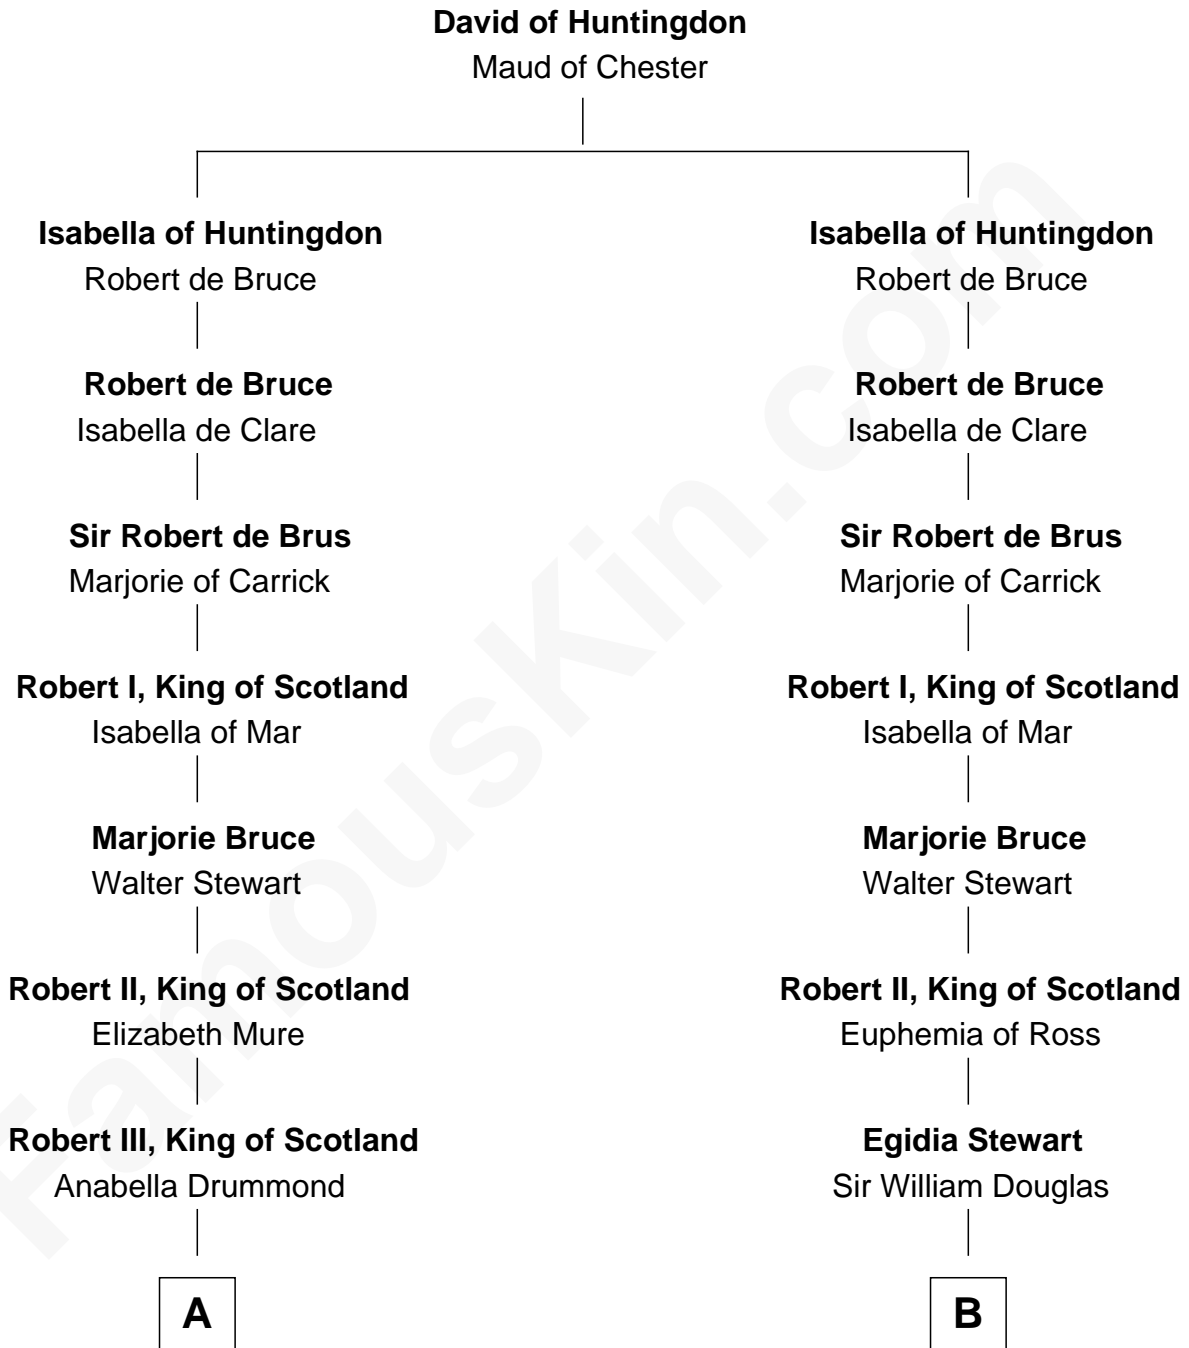

FamousKin.com
Relationship Chart of
Theodore Roosevelt
26th U.S. President

17th cousin 4 times removed of
Patrick Henry
1st and 6th Governor of Virginia

C

—
Dr. John Irvine
Ann Elizabeth Baillie

—
Anne Irvine
James Bulloch

—
James Stephens Bulloch
Martha Stewart

—
Martha Bulloch
Theodore Roosevelt

—
Theodore Roosevelt
26th U.S. President

FamousKin.com