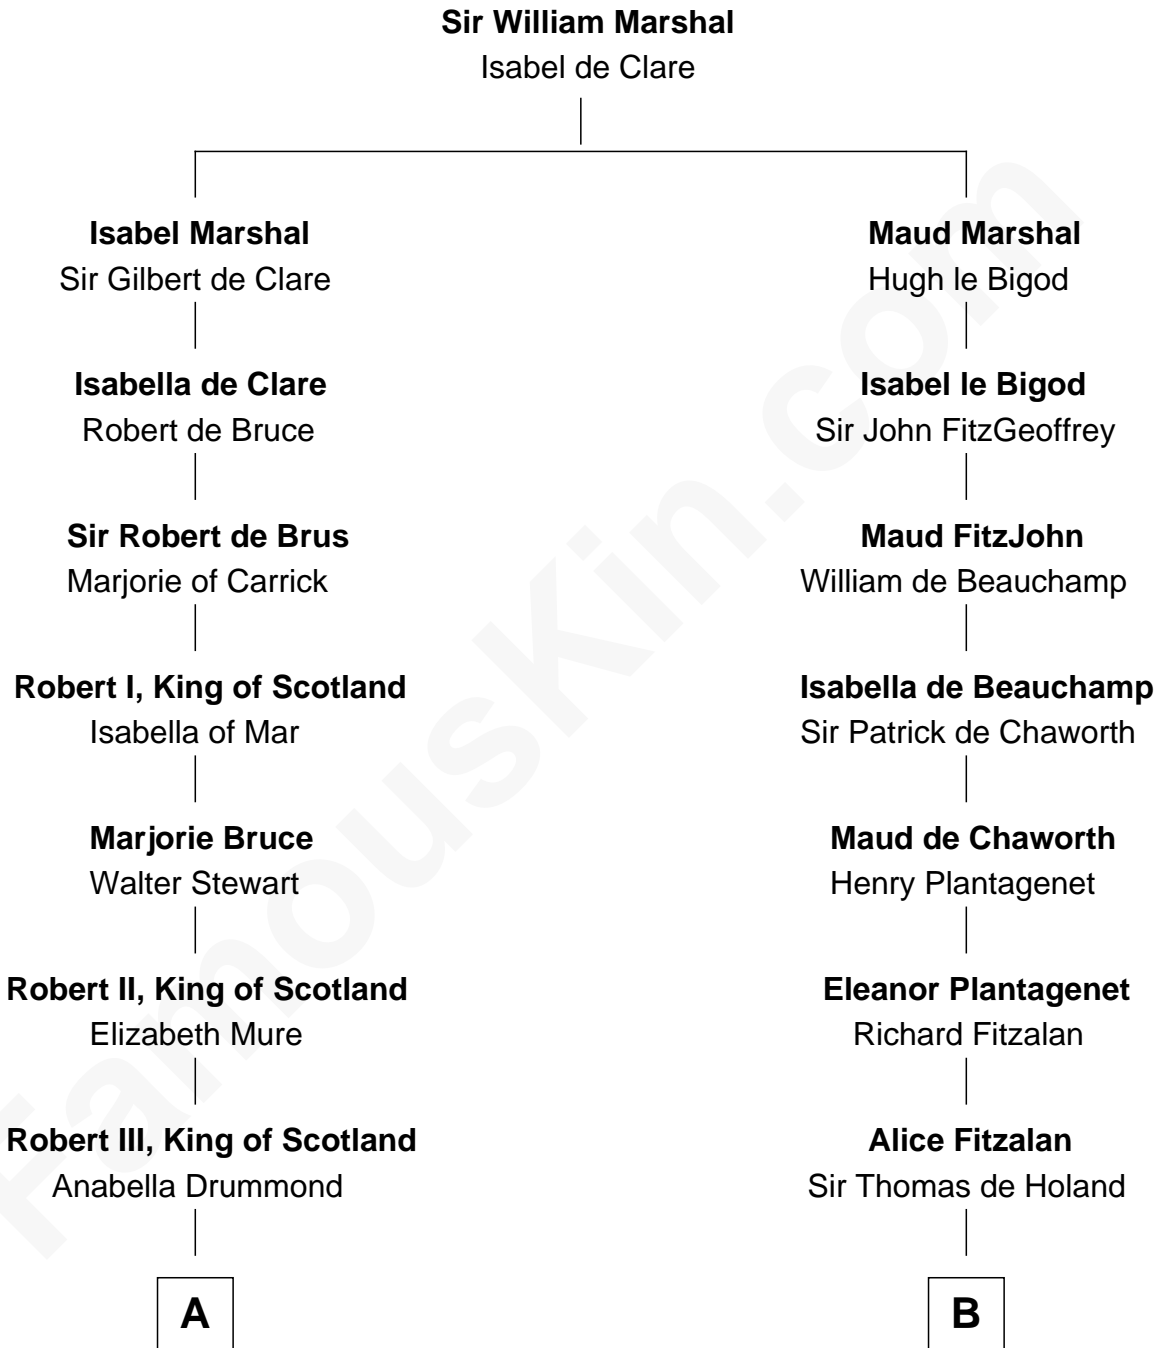

FamousKin.com
Relationship Chart of
Theodore Roosevelt
26th U.S. President

17th cousin 4 times removed of
Patrick Henry
1st and 6th Governor of Virginia

C

—
Dr. John Irvine
Ann Elizabeth Baillie

—
Anne Irvine
James Bulloch

—
James Stephens Bulloch
Martha Stewart

—
Martha Bulloch
Theodore Roosevelt

—
Theodore Roosevelt
26th U.S. President

FamousKin.com