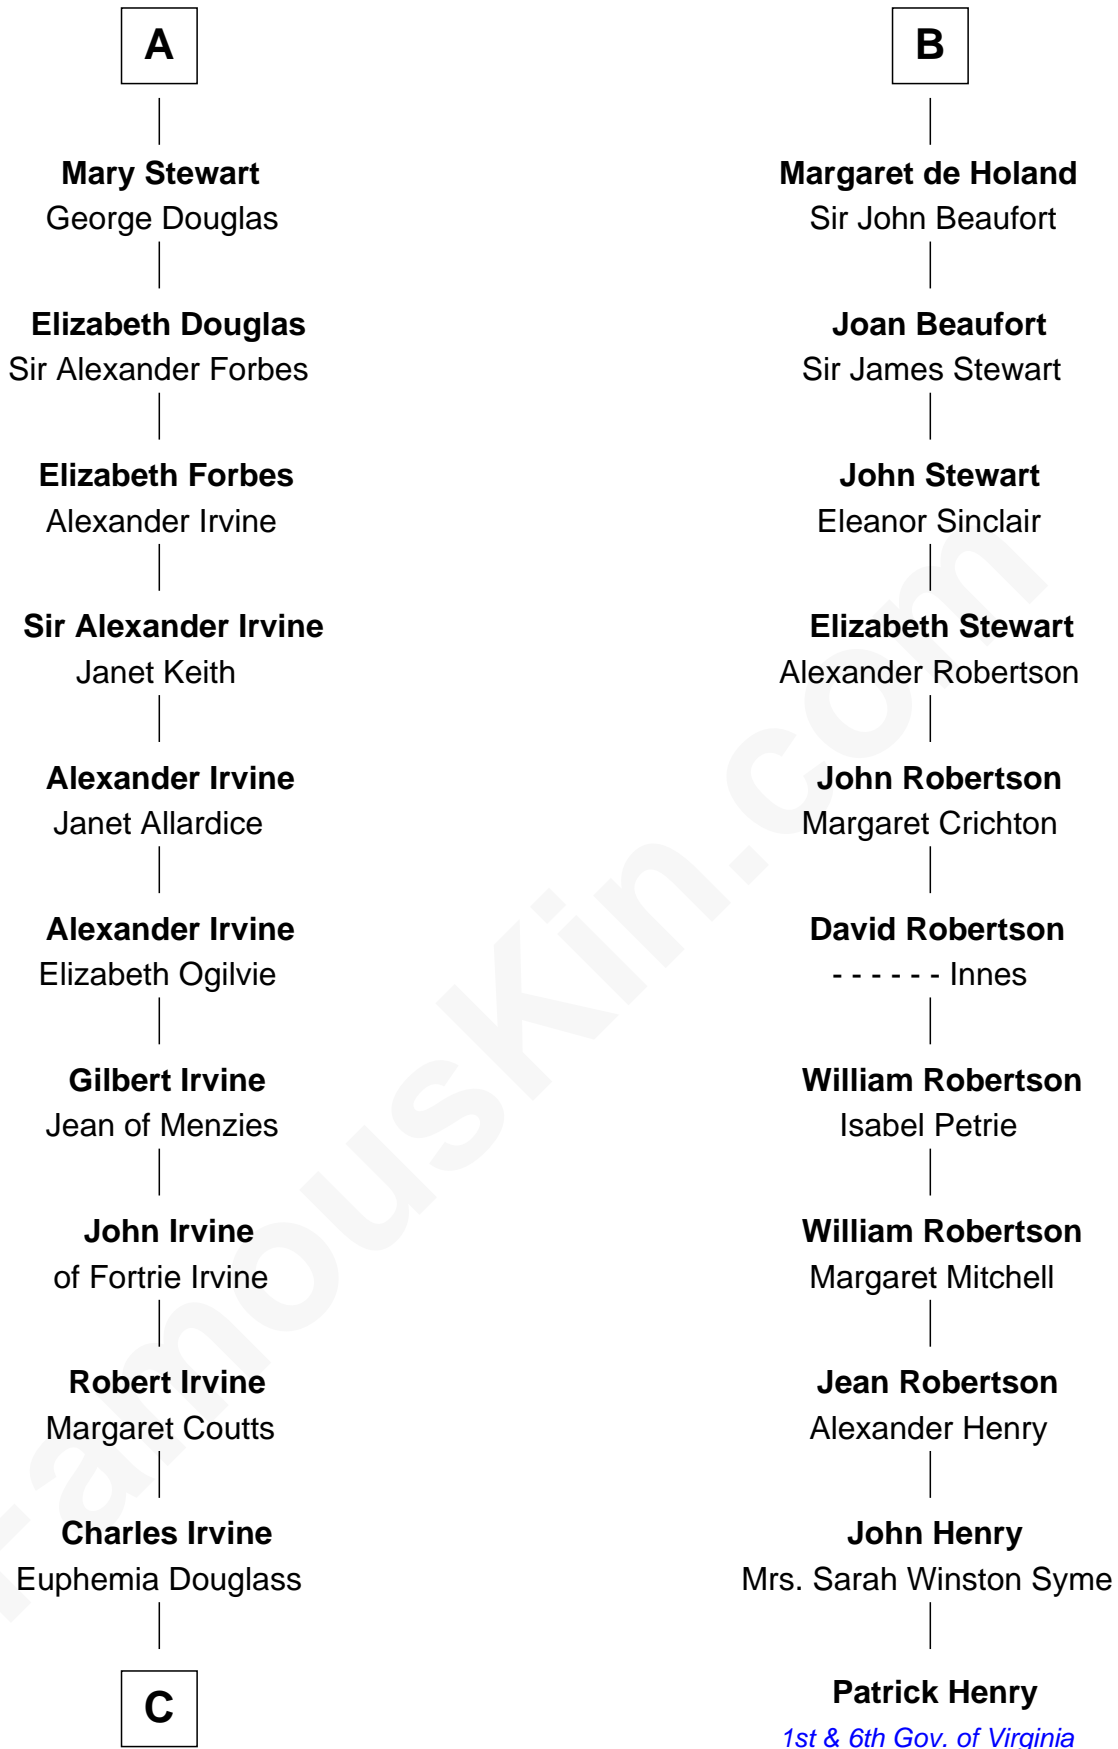

FamousKin.com
Relationship Chart of
Theodore Roosevelt
26th U.S. President

17th cousin 4 times removed of
Patrick Henry
1st and 6th Governor of Virginia

C

—
Dr. John Irvine
Ann Elizabeth Baillie

—
Anne Irvine
James Bulloch

—
James Stephens Bulloch
Martha Stewart

—
Martha Bulloch
Theodore Roosevelt

—
Theodore Roosevelt
26th U.S. President

FamousKin.com