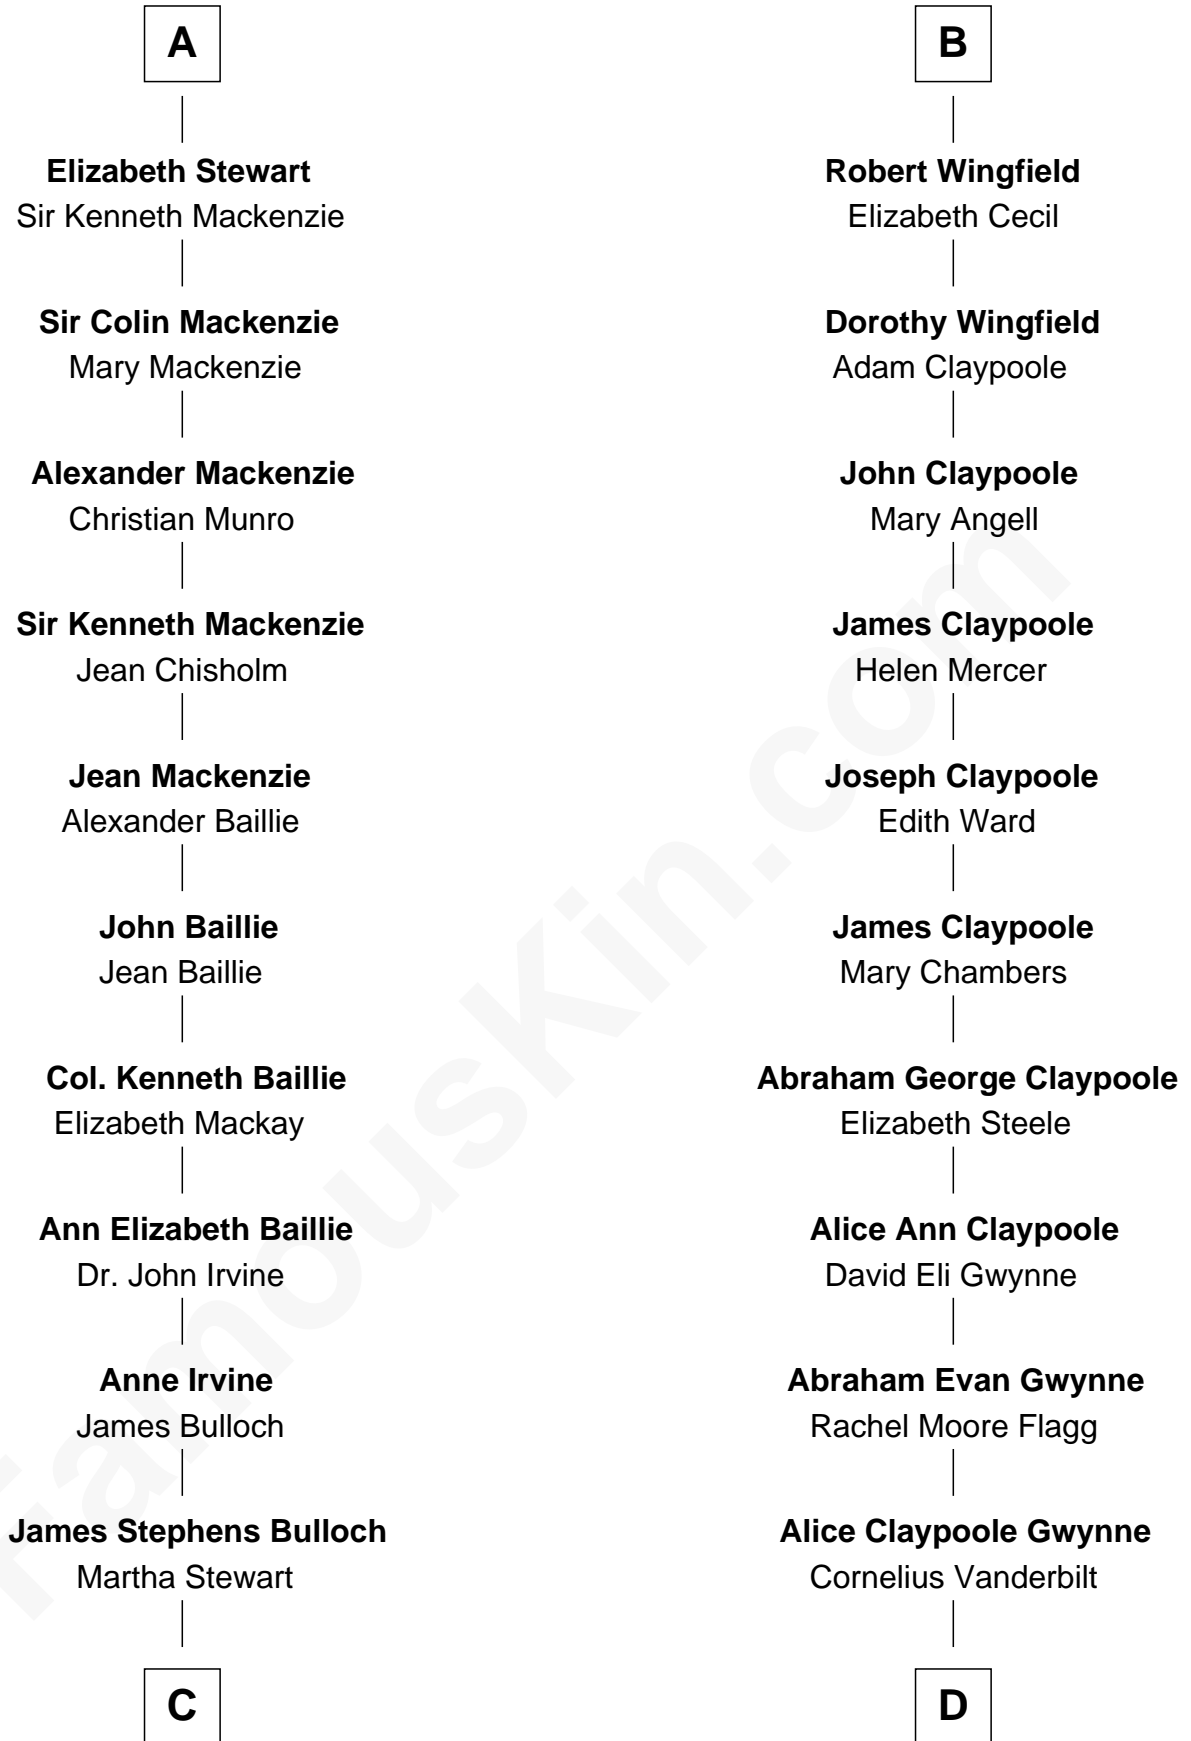

FamousKin.com
Relationship Chart of
Theodore Roosevelt
26th U.S. President

18th cousin 1 time removed of
Anderson Cooper
Television Journalist

C

Martha Bulloch
Theodore Roosevelt

Theodore Roosevelt
26th U.S. President

D

Reginald Claypoole Vanderbilt
Gloria Maria Mercedes Morgan

Gloria Laura Morgan Vanderbilt
Wyatt Emory Cooper

Anderson Cooper
Television Journalist

FamousKin.com