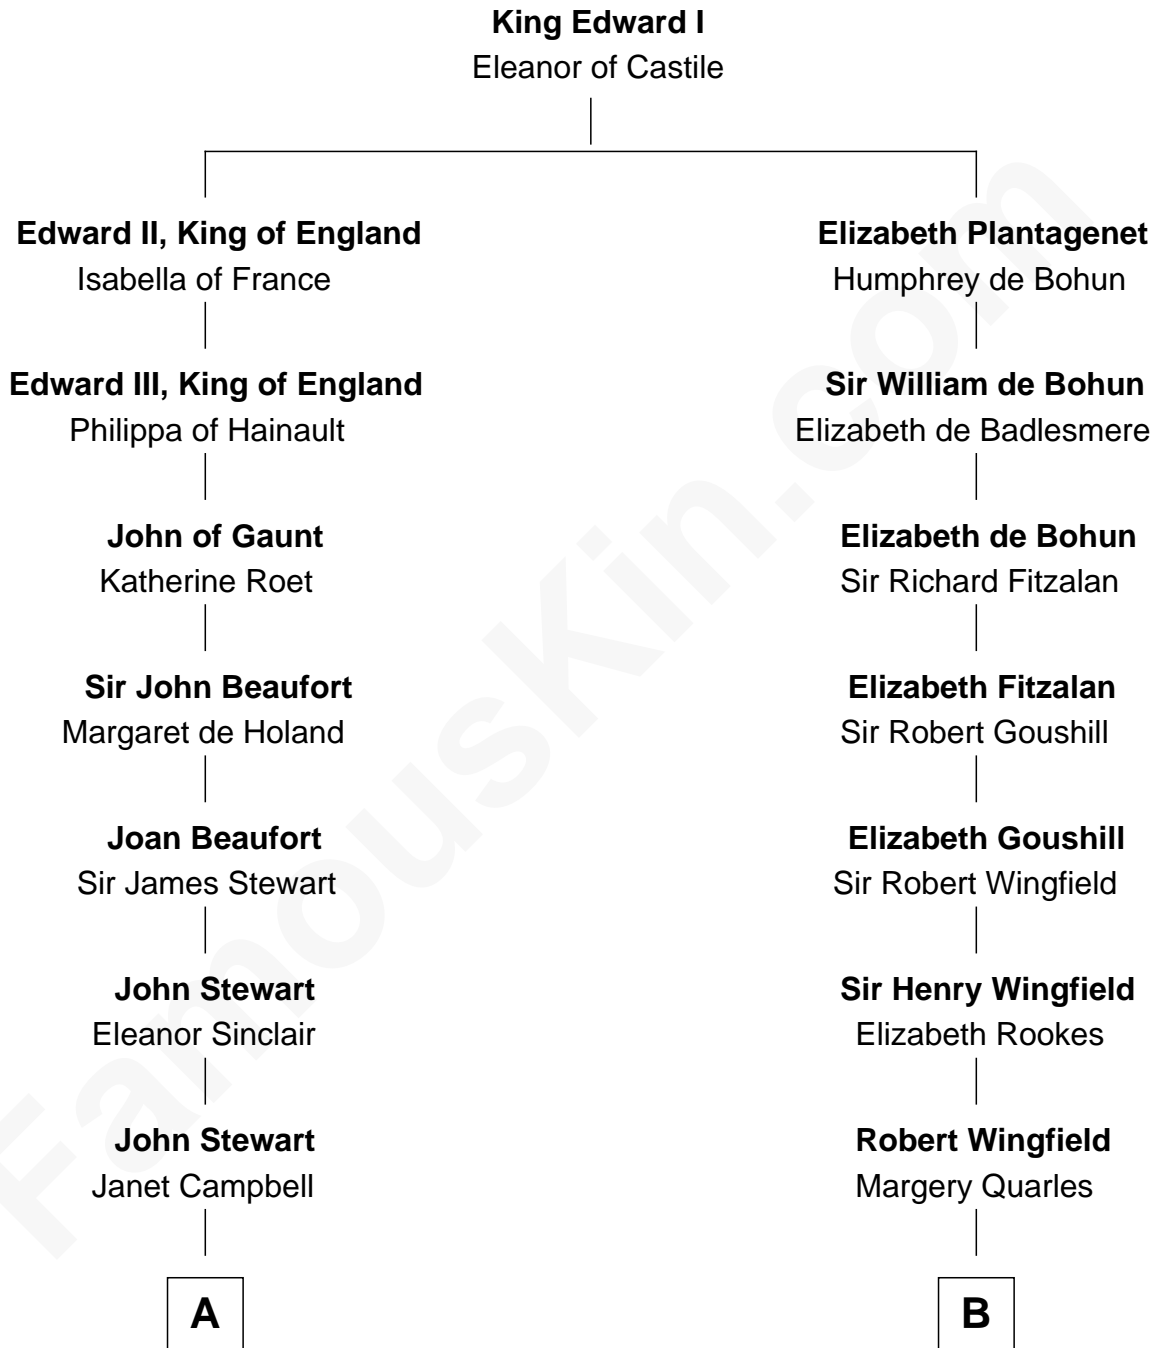

FamousKin.com
Relationship Chart of
Theodore Roosevelt
26th U.S. President

18th cousin 1 time removed of
Anderson Cooper
Television Journalist

C

Martha Bulloch
Theodore Roosevelt

Theodore Roosevelt
26th U.S. President

D

Reginald Claypoole Vanderbilt
Gloria Maria Mercedes Morgan

Gloria Laura Morgan Vanderbilt
Wyatt Emory Cooper

Anderson Cooper
Television Journalist

FamousKin.com