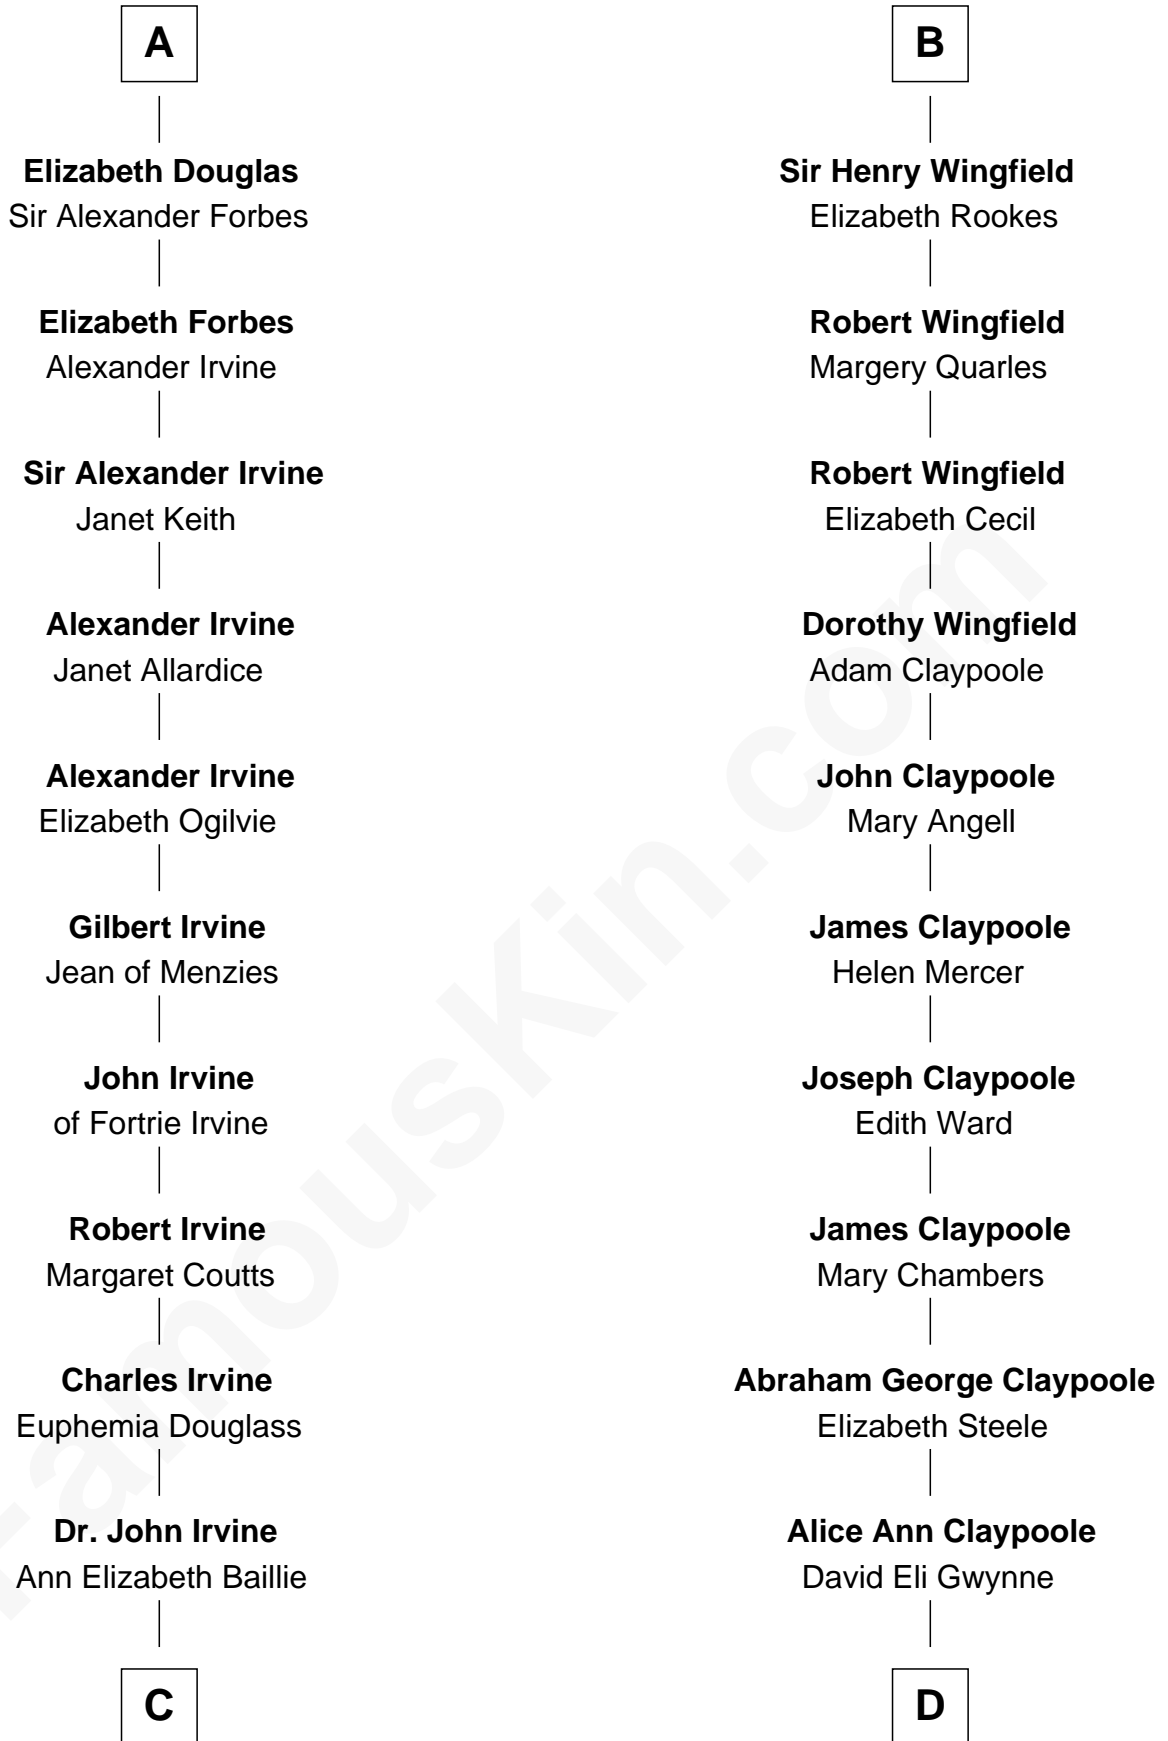

FamousKin.com
Relationship Chart of
Theodore Roosevelt
26th U.S. President

20th cousin 1 time removed of
Anderson Cooper
Television Journalist

C

Anne Irvine
James Bulloch

James Stephens Bulloch
Martha Stewart

Martha Bulloch
Theodore Roosevelt

Theodore Roosevelt
26th U.S. President

D

Abraham Evan Gwynne
Rachel Moore Flagg

Alice Claypoole Gwynne
Cornelius Vanderbilt

Reginald Claypoole Vanderbilt
Gloria Maria Mercedes Morgan

Gloria Laura Morgan Vanderbilt
Wyatt Emory Cooper

Anderson Cooper
Television Journalist