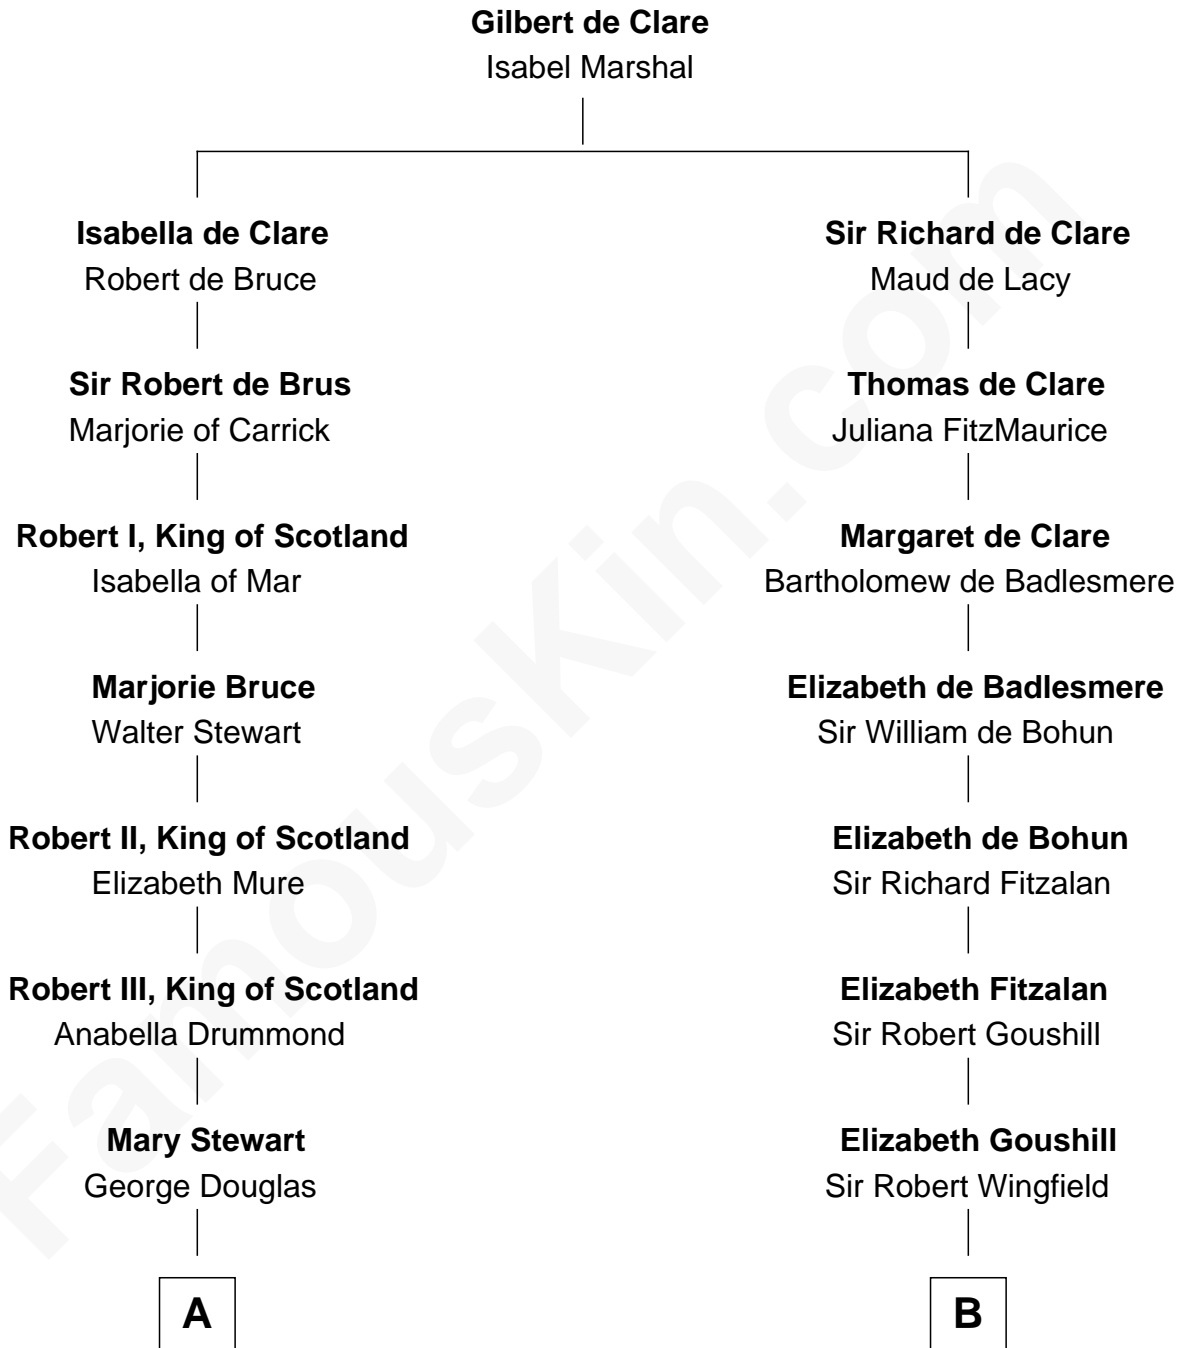

FamousKin.com
Relationship Chart of
Theodore Roosevelt
26th U.S. President

20th cousin 1 time removed of
Anderson Cooper
Television Journalist

C

Anne Irvine
James Bulloch

James Stephens Bulloch
Martha Stewart

Martha Bulloch
Theodore Roosevelt

Theodore Roosevelt
26th U.S. President

D

Abraham Evan Gwynne
Rachel Moore Flagg

Alice Claypoole Gwynne
Cornelius Vanderbilt

Reginald Claypoole Vanderbilt
Gloria Maria Mercedes Morgan

Gloria Laura Morgan Vanderbilt
Wyatt Emory Cooper

Anderson Cooper
Television Journalist