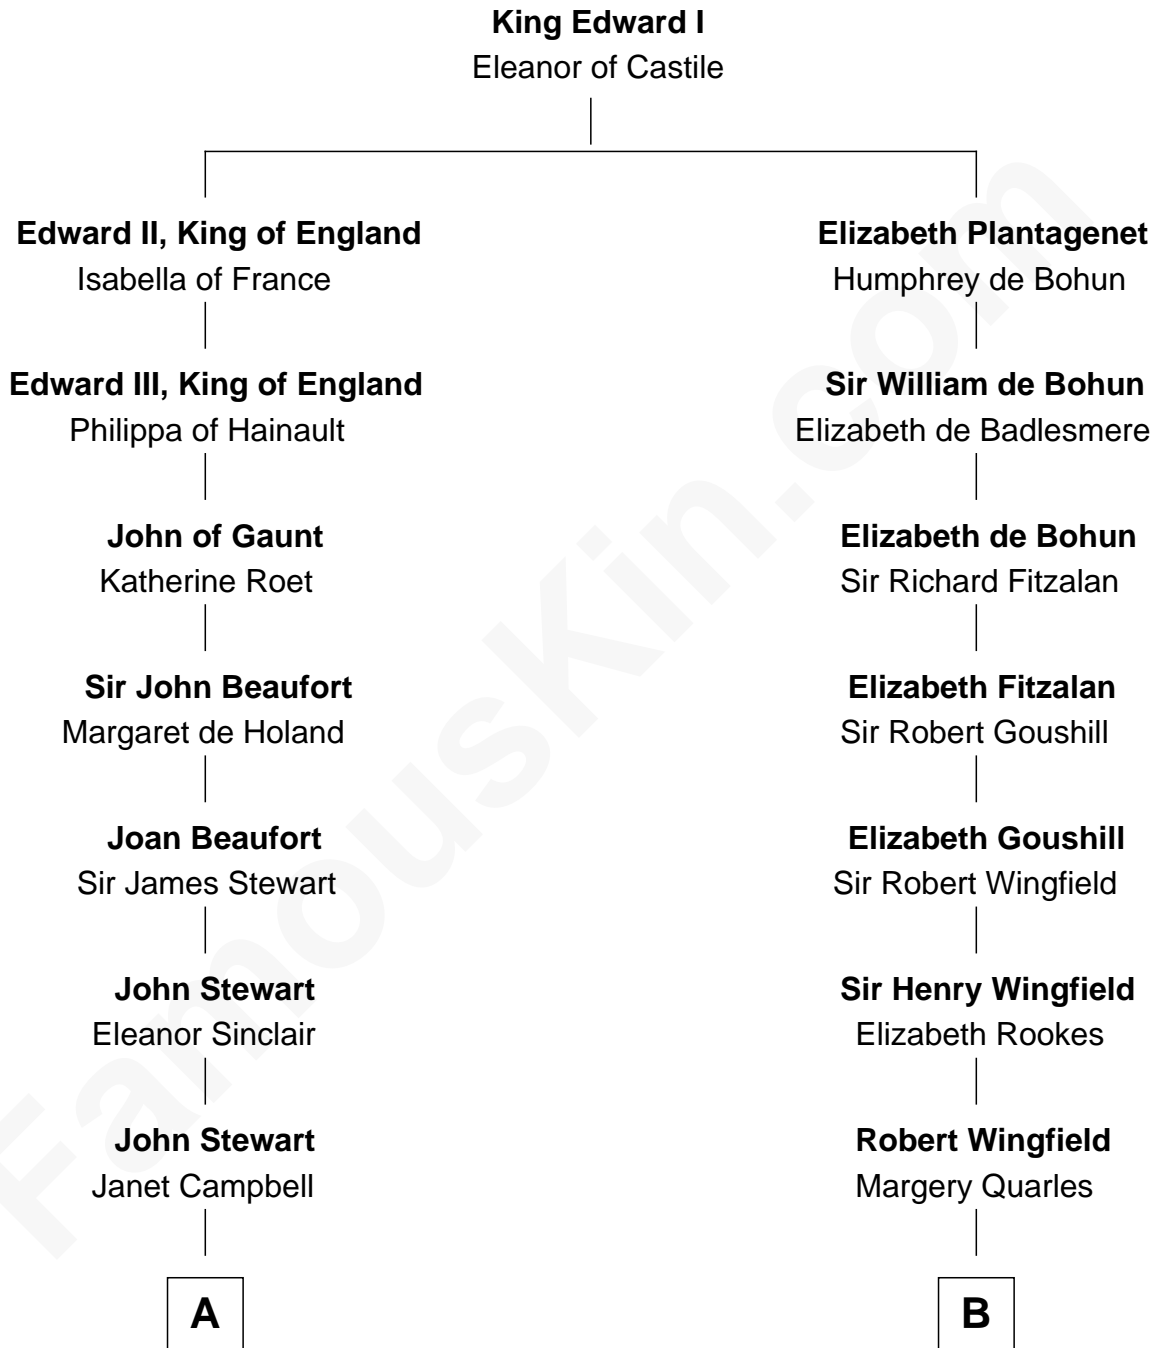

# FamousKin.com Relationship Chart of

**Theodore Roosevelt**

*26th U.S. President*

18th cousin of

**Gloria Vanderbilt**

*Fashion Designer*

**C**

**Martha Bulloch**  
Theodore Roosevelt

**Theodore Roosevelt**  
*26th U.S. President*

**D**

**Reginald Claypoole Vanderbilt**  
Gloria Maria Mercedes Morgan

**Gloria Vanderbilt**  
*Fashion Designer*

FamousKin.com