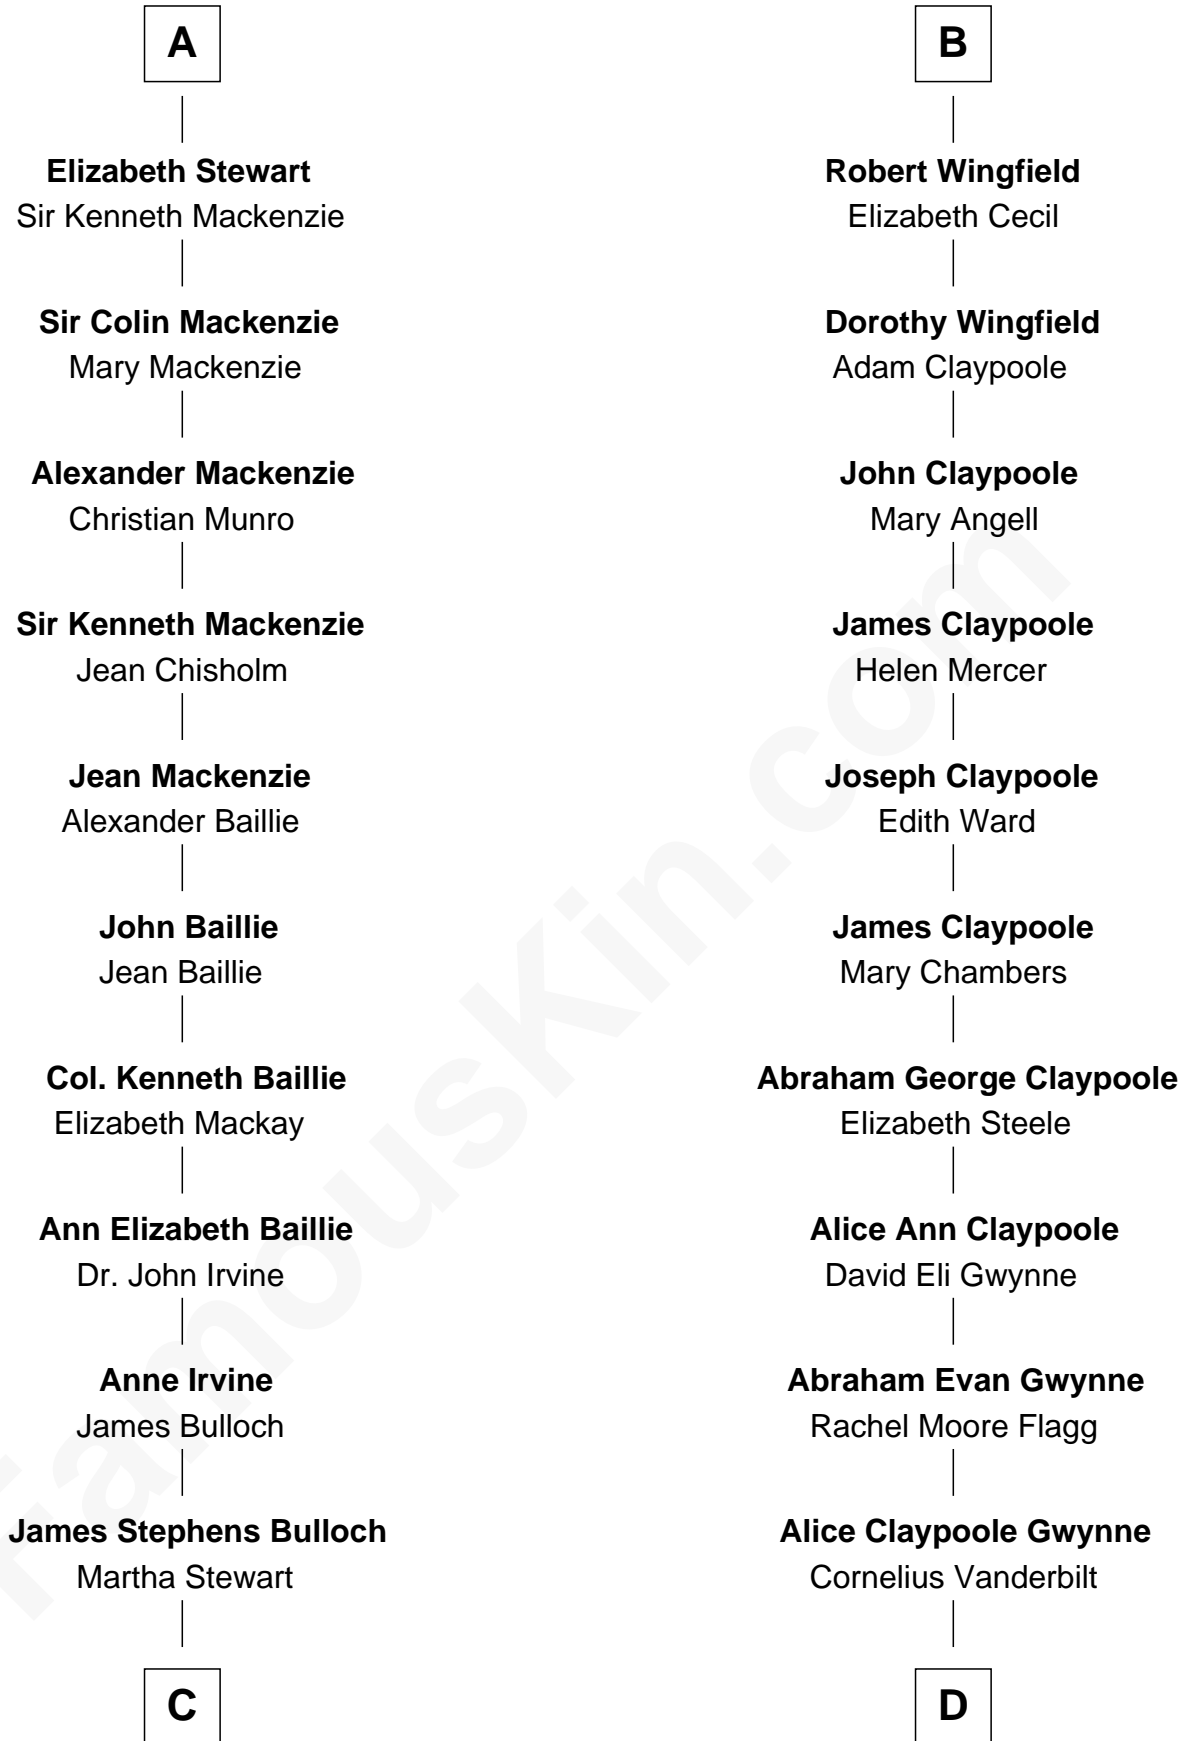

# FamousKin.com Relationship Chart of

**Theodore Roosevelt**

*26th U.S. President*

18th cousin of

**Gloria Vanderbilt**

*Fashion Designer*

**C**

**Martha Bulloch**  
Theodore Roosevelt

**Theodore Roosevelt**  
*26th U.S. President*

**D**

**Reginald Claypoole Vanderbilt**  
Gloria Maria Mercedes Morgan

**Gloria Vanderbilt**  
*Fashion Designer*

FamousKin.com