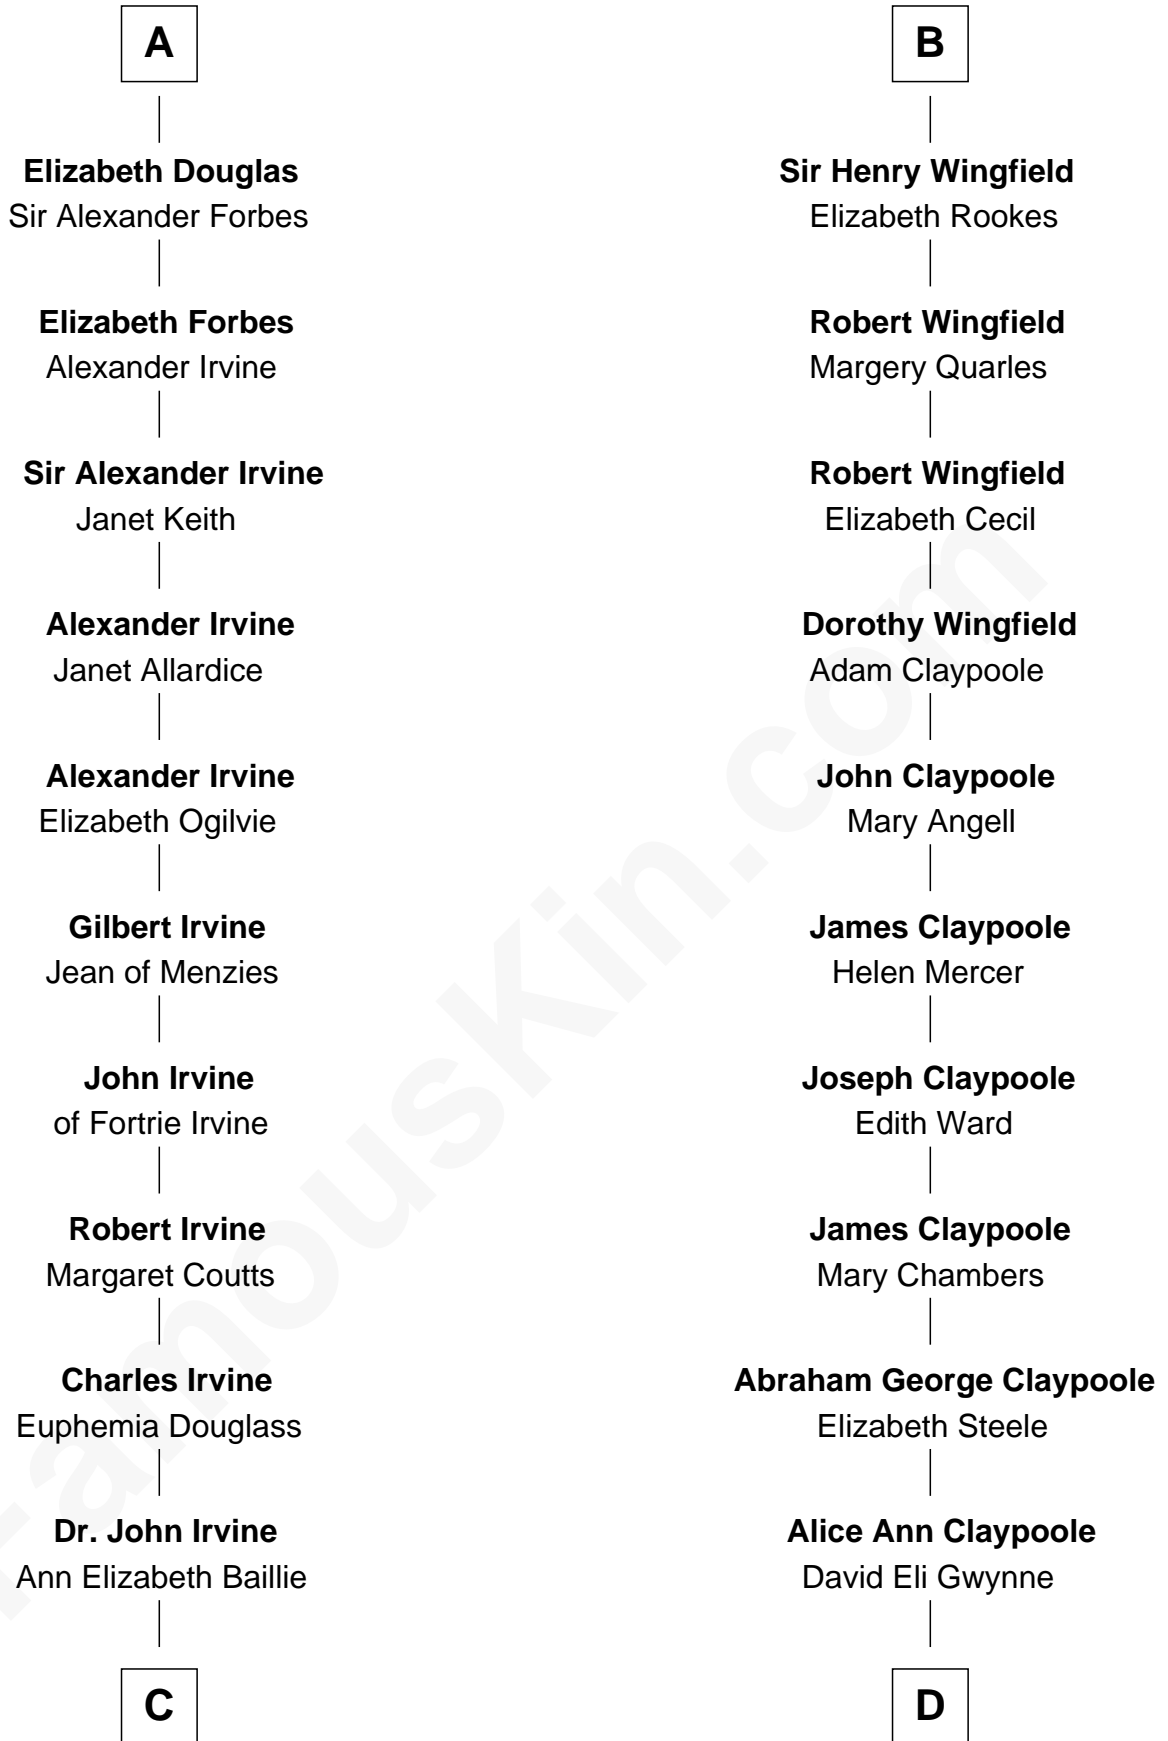

FamousKin.com Relationship Chart of

Theodore Roosevelt

26th U.S. President

20th cousin of

Gloria Vanderbilt

Fashion Designer

Gilbert de Clare

Isabel Marshal

C

Anne Irvine
James Bulloch

James Stephens Bulloch
Martha Stewart

Martha Bulloch
Theodore Roosevelt

Theodore Roosevelt
26th U.S. President

D

Abraham Evan Gwynne
Rachel Moore Flagg

Alice Claypoole Gwynne
Cornelius Vanderbilt