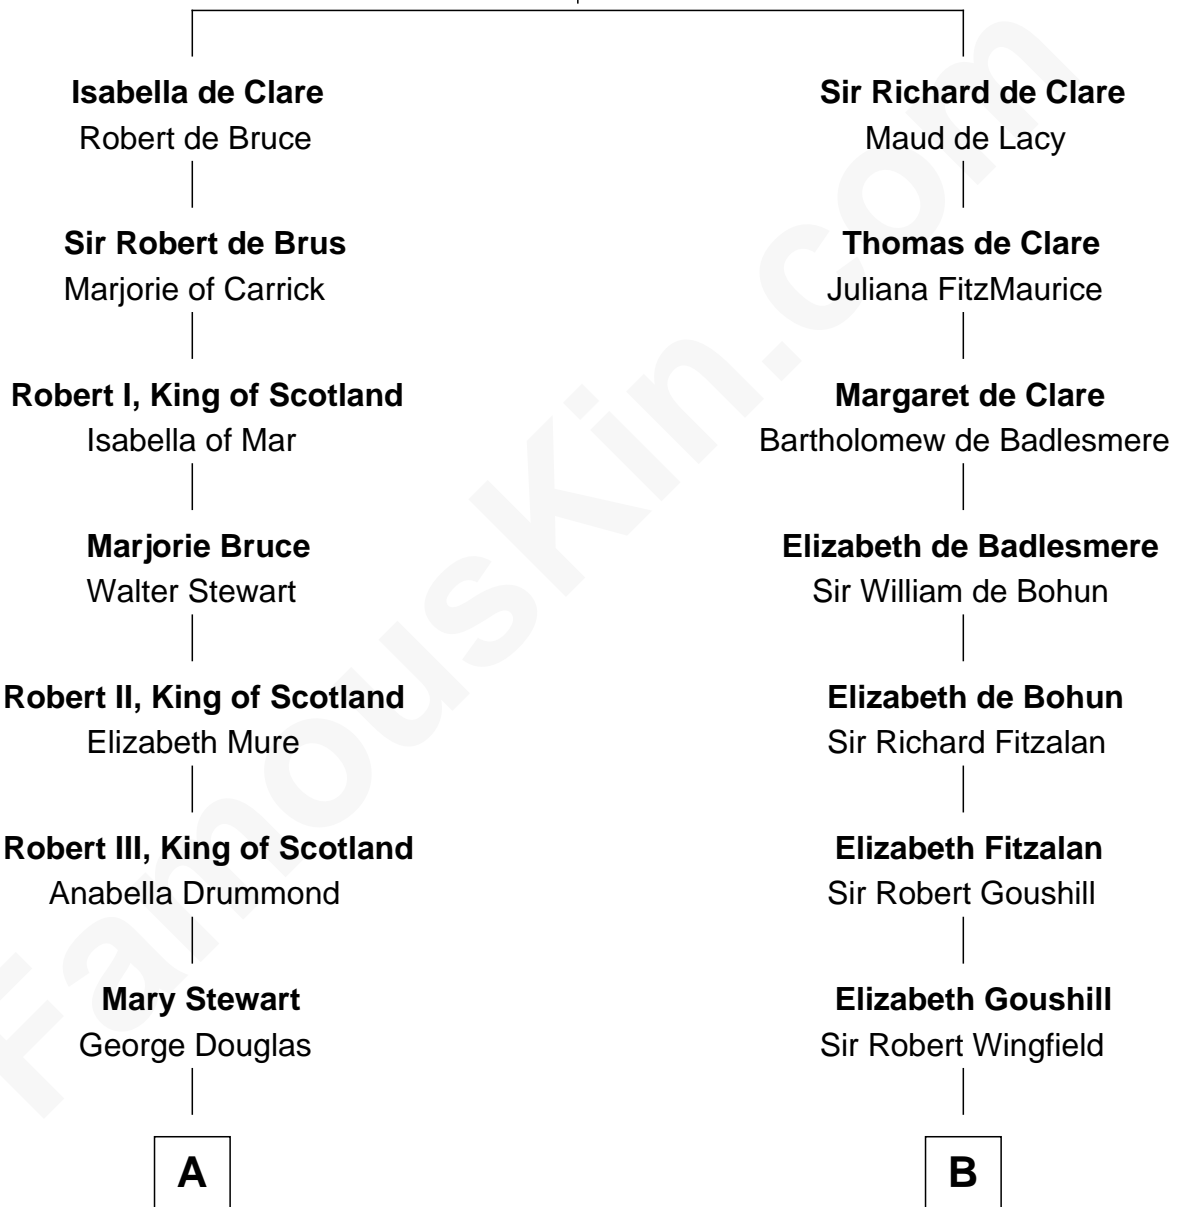

FamousKin.com Relationship Chart of

Theodore Roosevelt

26th U.S. President

20th cousin of

Gloria Vanderbilt

Fashion Designer

Gilbert de Clare

Isabel Marshal

C

Anne Irvine
James Bulloch

James Stephens Bulloch
Martha Stewart

Martha Bulloch
Theodore Roosevelt

Theodore Roosevelt
26th U.S. President

D

Abraham Evan Gwynne
Rachel Moore Flagg

Alice Claypoole Gwynne
Cornelius Vanderbilt