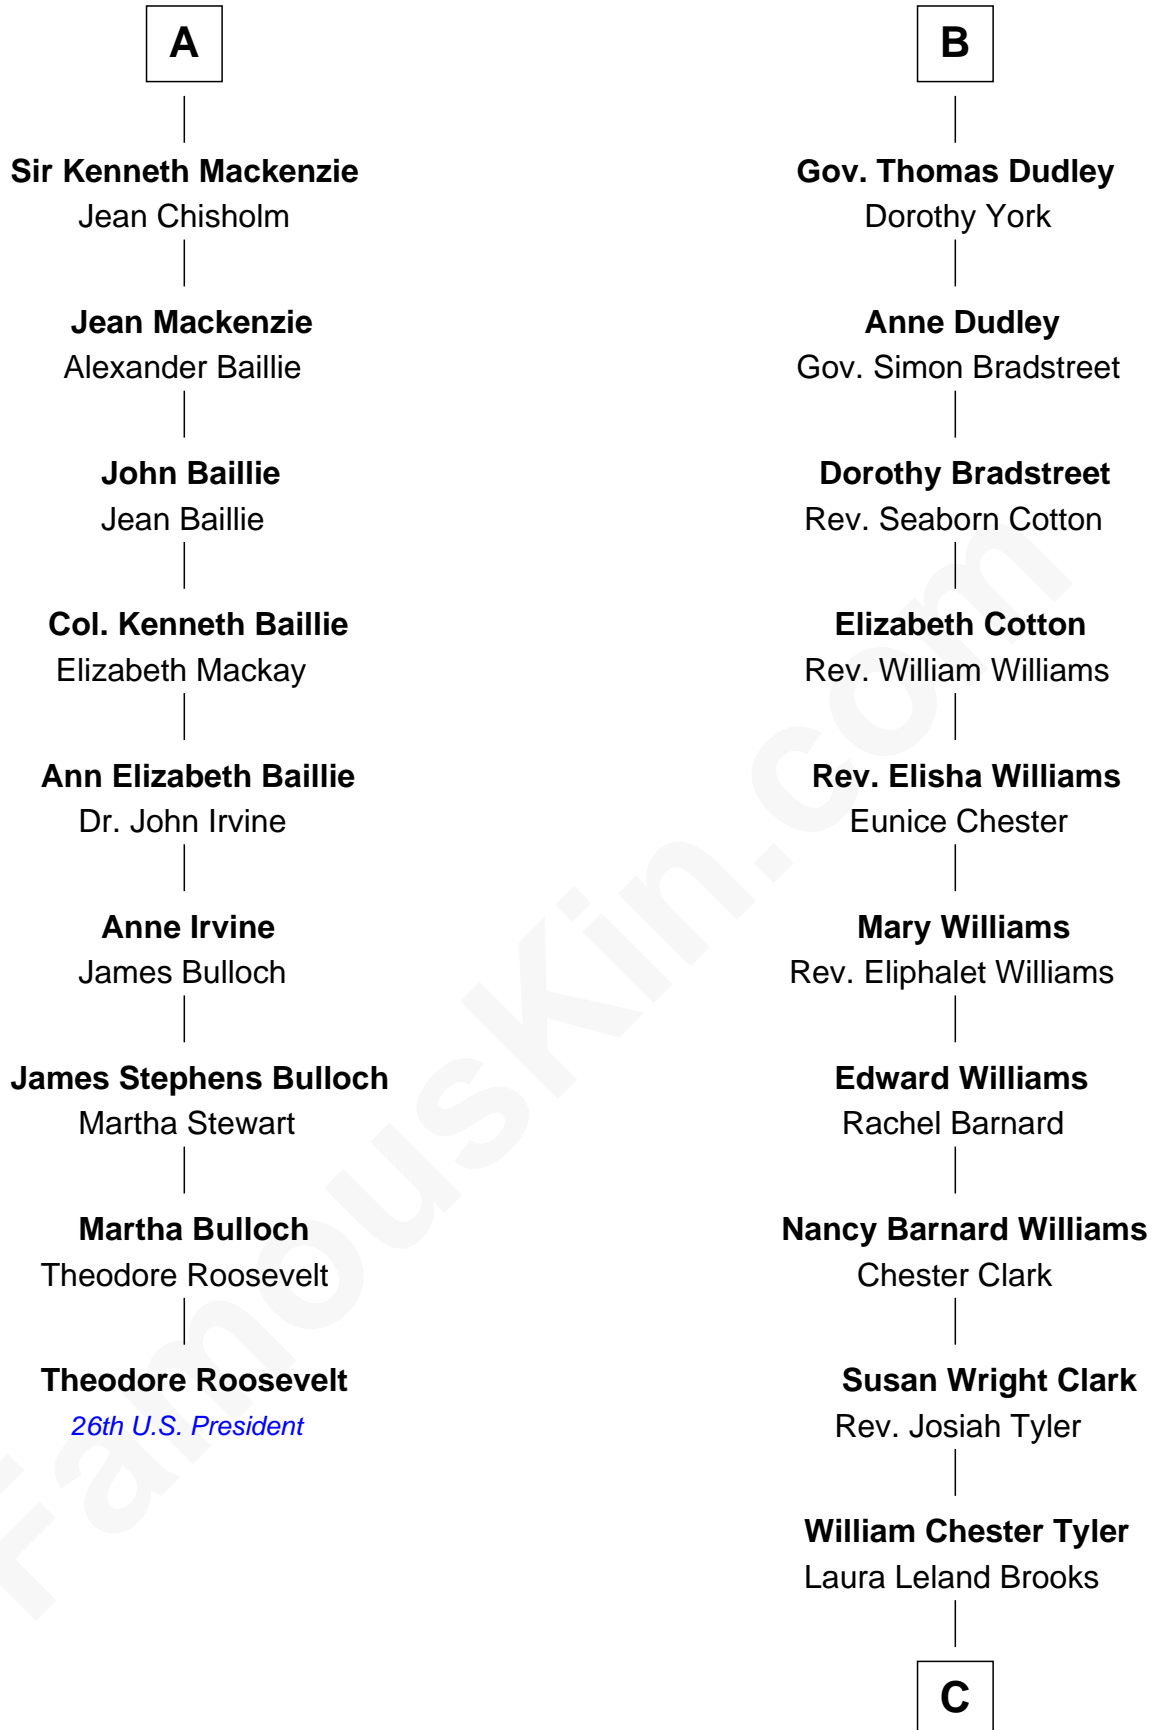

FamousKin.com
Relationship Chart of
Theodore Roosevelt
26th U.S. President

15th cousin 5 times removed of

Kate Upton
Sports Illustrated Swimsuit Cover Model

C

Margaret Hastings Tyler

Charles Henry Vial

Elizabeth Brooks Vial

Stephen Edward Upton

Jefferson Matthew Upton

Shelley Fawn Davis

Kate Upton

Model and Actress