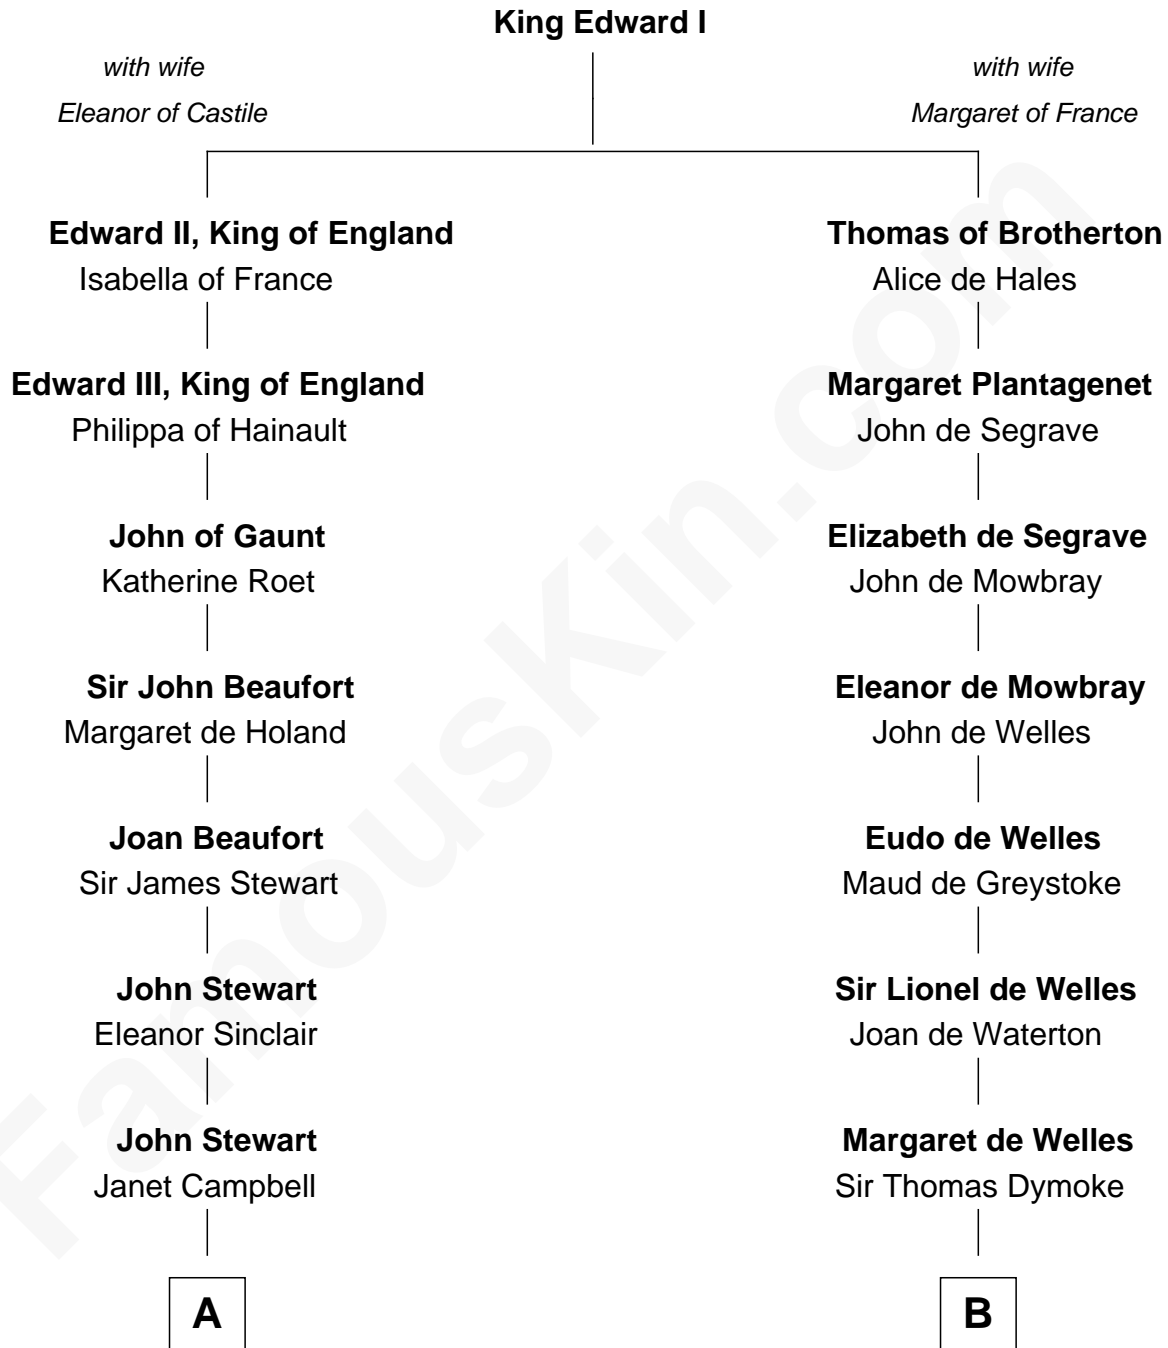

FamousKin.com
Relationship Chart of
Theodore Roosevelt
26th U.S. President

18th cousin 3 times removed of
Ray Bradbury
Author of The Martian Chronicles

C

Martha Bulloch
Theodore Roosevelt

Theodore Roosevelt
26th U.S. President

D

Samuel Bradbury
Frances Mary Rohead

Samuel Irving Bradbury
Mary Adell Spaulding

Samuel Hinkston Bradbury
Minnie Alice Davis

Leonard Spaulding Bradbury
Esther Marie Moberg

Ray Bradbury
Author of The Martian Chronicles