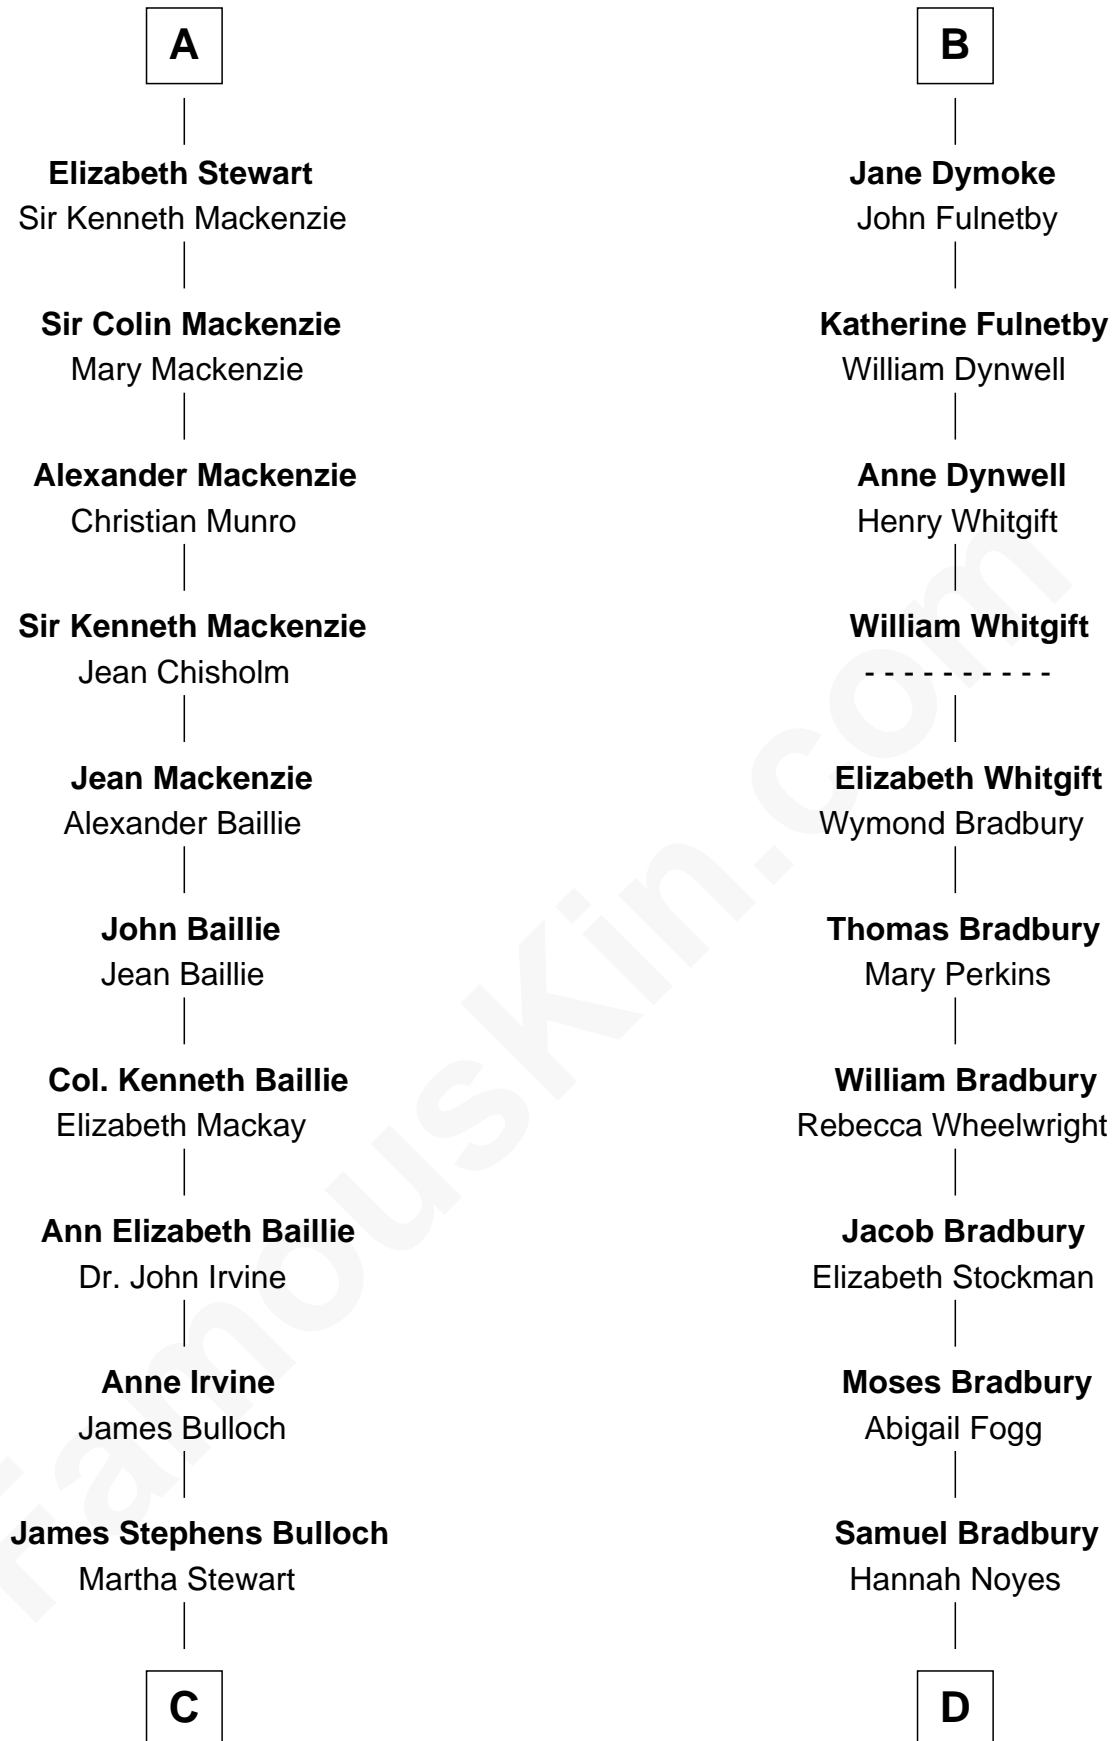

FamousKin.com
Relationship Chart of
Theodore Roosevelt
26th U.S. President

18th cousin 3 times removed of
Ray Bradbury
Author of The Martian Chronicles

C

Martha Bulloch
Theodore Roosevelt

Theodore Roosevelt
26th U.S. President

D

Samuel Bradbury
Frances Mary Rohead

Samuel Irving Bradbury
Mary Adell Spaulding

Samuel Hinkston Bradbury
Minnie Alice Davis

Leonard Spaulding Bradbury
Esther Marie Moberg

Ray Bradbury
Author of The Martian Chronicles