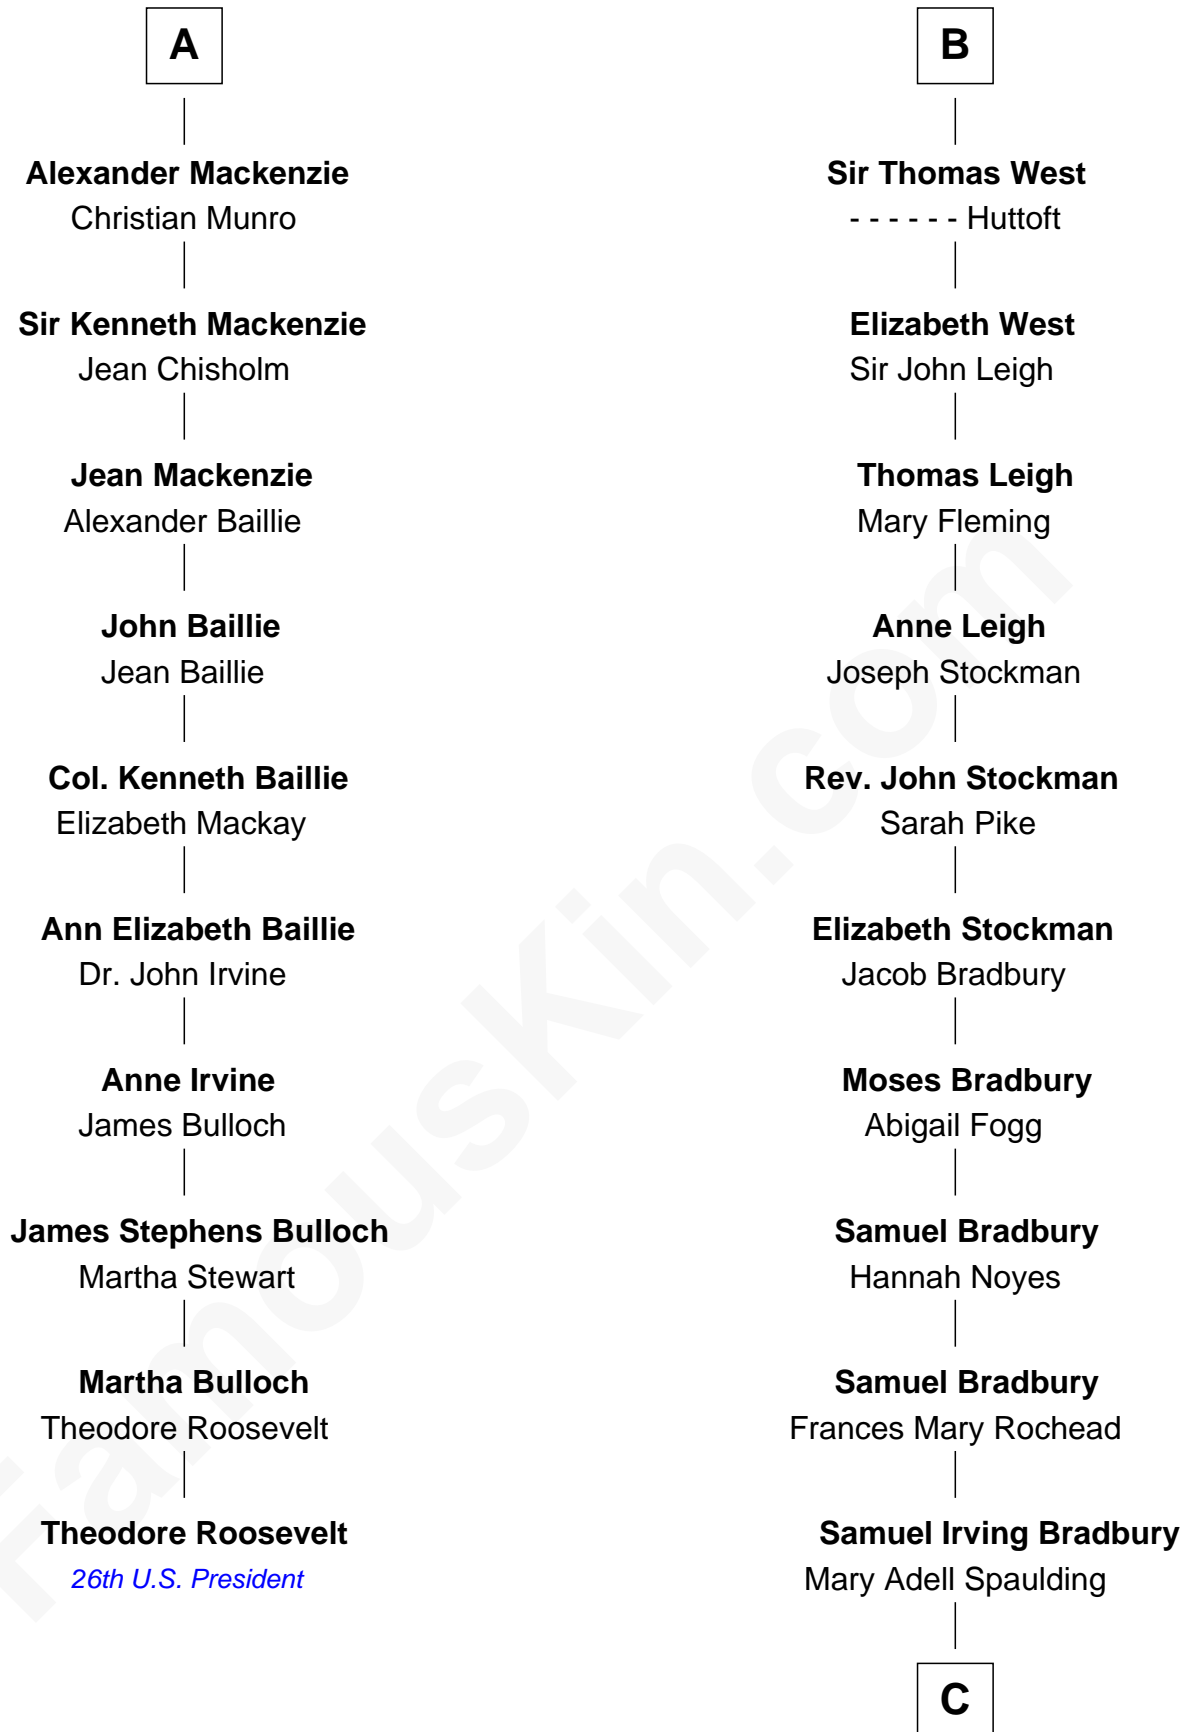

**FamousKin.com**  
**Relationship Chart of**  
**Theodore Roosevelt**  
*26th U.S. President*

**16th cousin 3 times removed of**  
**Ray Bradbury**  
*Author of The Martian Chronicles*

C

Samuel Hinkston Bradbury

Minnie Alice Davis

Leonard Spaulding Bradbury

Esther Marie Moberg

Ray Bradbury

*Author of The Martian Chronicles*

FamousKin.com