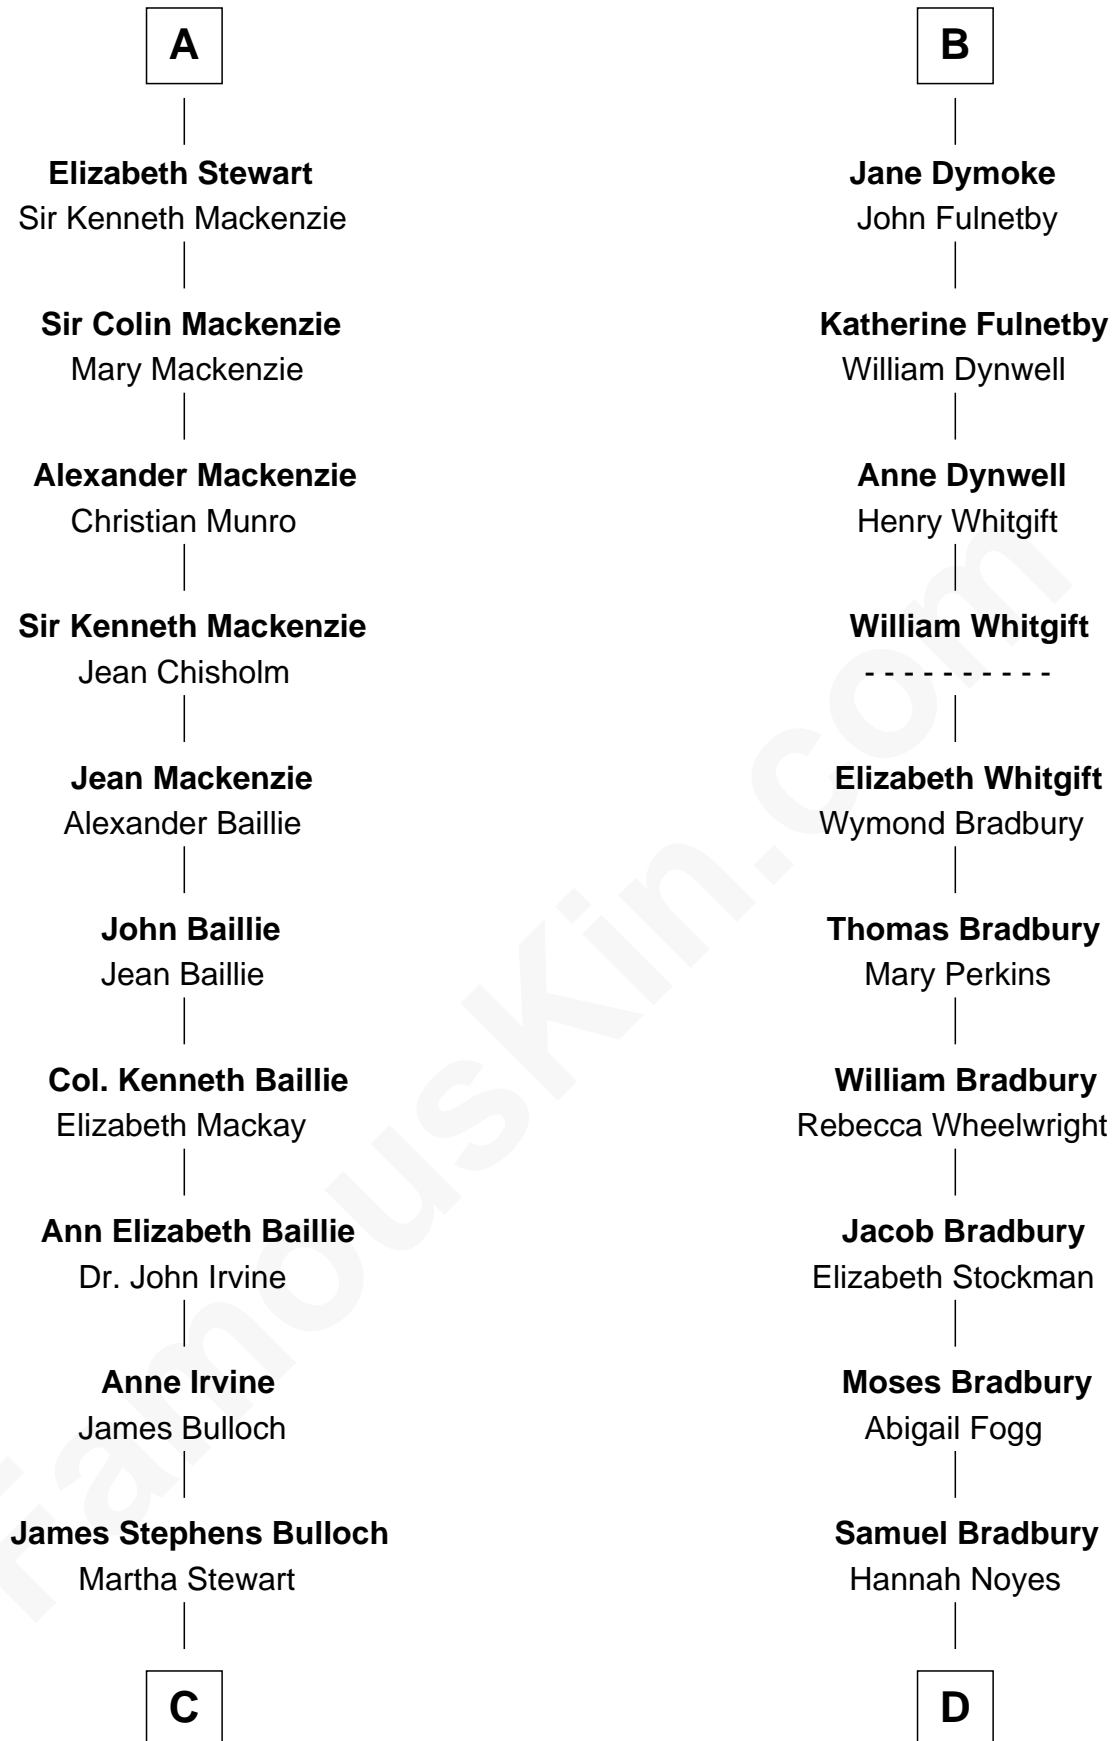

**FamousKin.com**  
**Relationship Chart of**  
**Theodore Roosevelt**  
*26th U.S. President*

**18th cousin 3 times removed of**  
**Ray Bradbury**  
*Author of The Martian Chronicles*

**C**

**Martha Bulloch**  
Theodore Roosevelt

**Theodore Roosevelt**  
*26th U.S. President*

**D**

**Samuel Bradbury**  
Frances Mary Rohead

**Samuel Irving Bradbury**  
Mary Adell Spaulding

**Samuel Hinkston Bradbury**  
Minnie Alice Davis

**Leonard Spaulding Bradbury**  
Esther Marie Moberg

**Ray Bradbury**  
*Author of The Martian Chronicles*

FamousKin.com