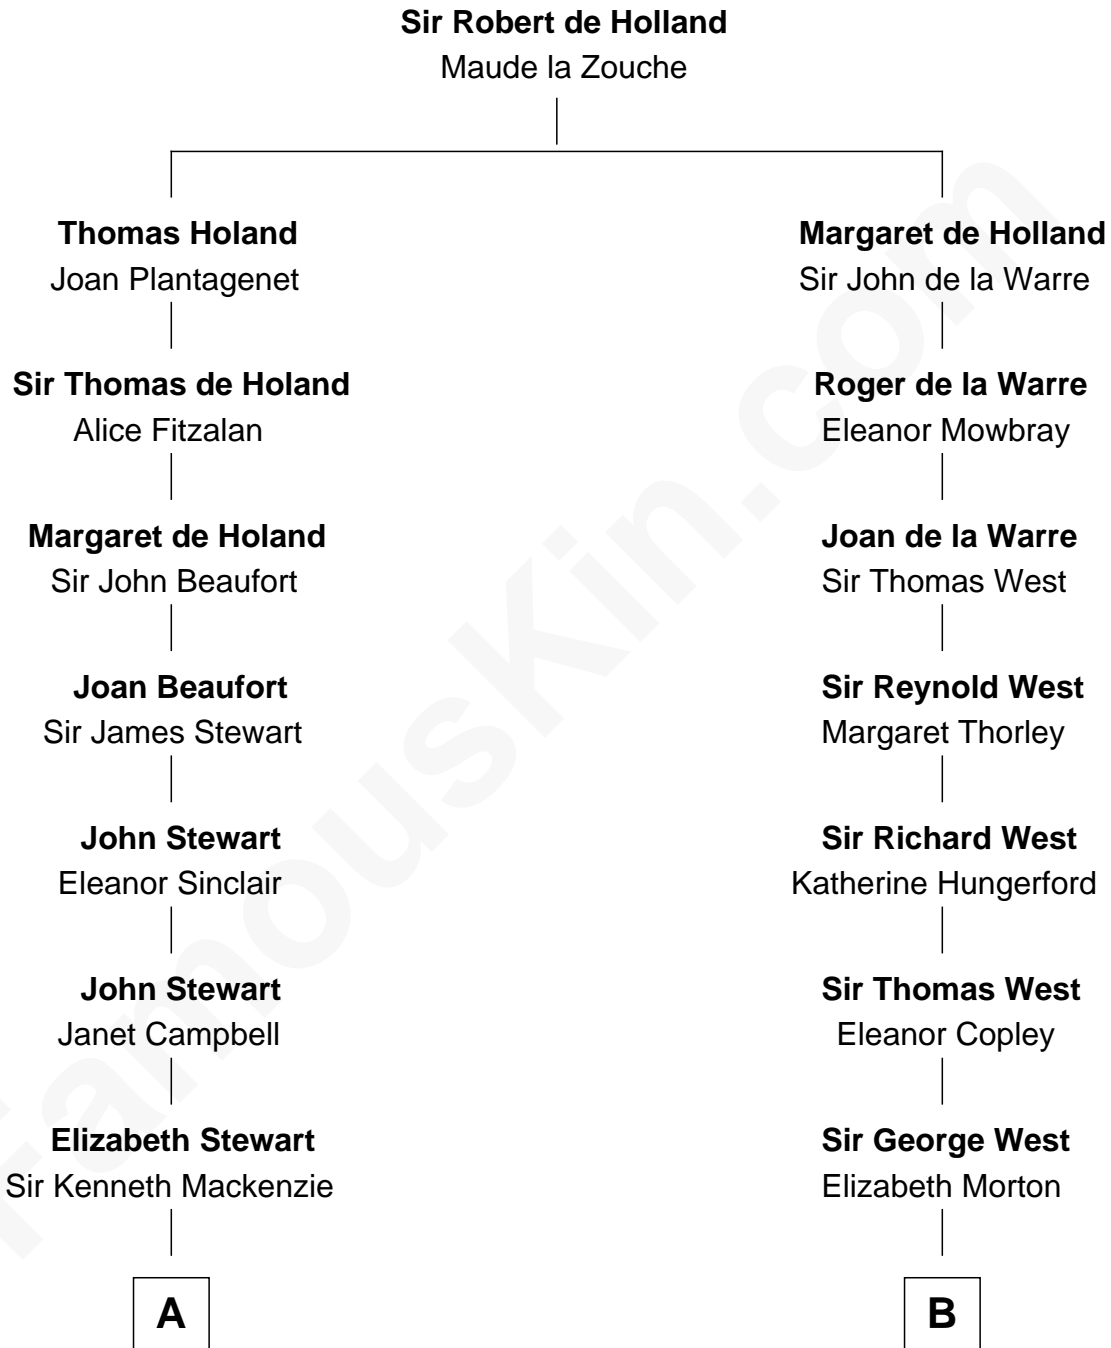

FamousKin.com
Relationship Chart of
Theodore Roosevelt
26th U.S. President

17th cousin 2 times removed of
Ray Bradbury
Author of The Martian Chronicles

C

Samuel Hinkston Bradbury

Minnie Alice Davis

Leonard Spaulding Bradbury

Esther Marie Moberg

Ray Bradbury

Author of [The Martian Chronicles](#)

FamousKin.com