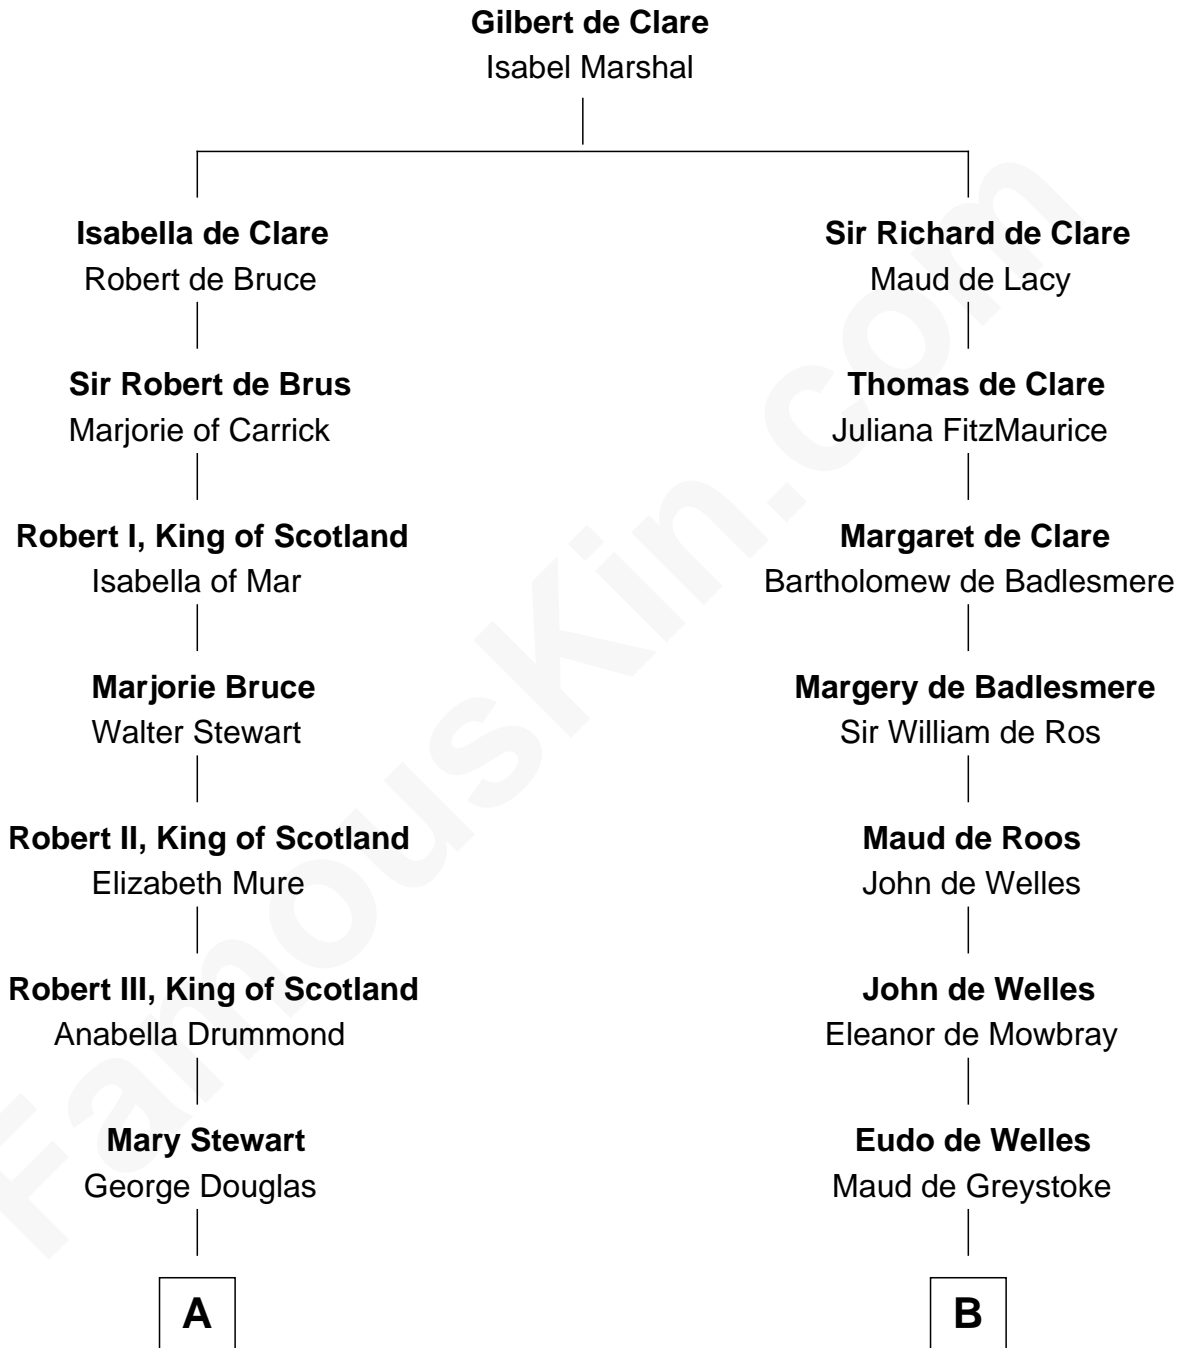

FamousKin.com
Relationship Chart of
Theodore Roosevelt
26th U.S. President

17th cousin 3 times removed of
George Washington
1st U.S. President

C

Anne Irvine
James Bulloch

James Stephens Bulloch
Martha Stewart

Martha Bulloch
Theodore Roosevelt

Theodore Roosevelt
26th U.S. President

FamousKin.com