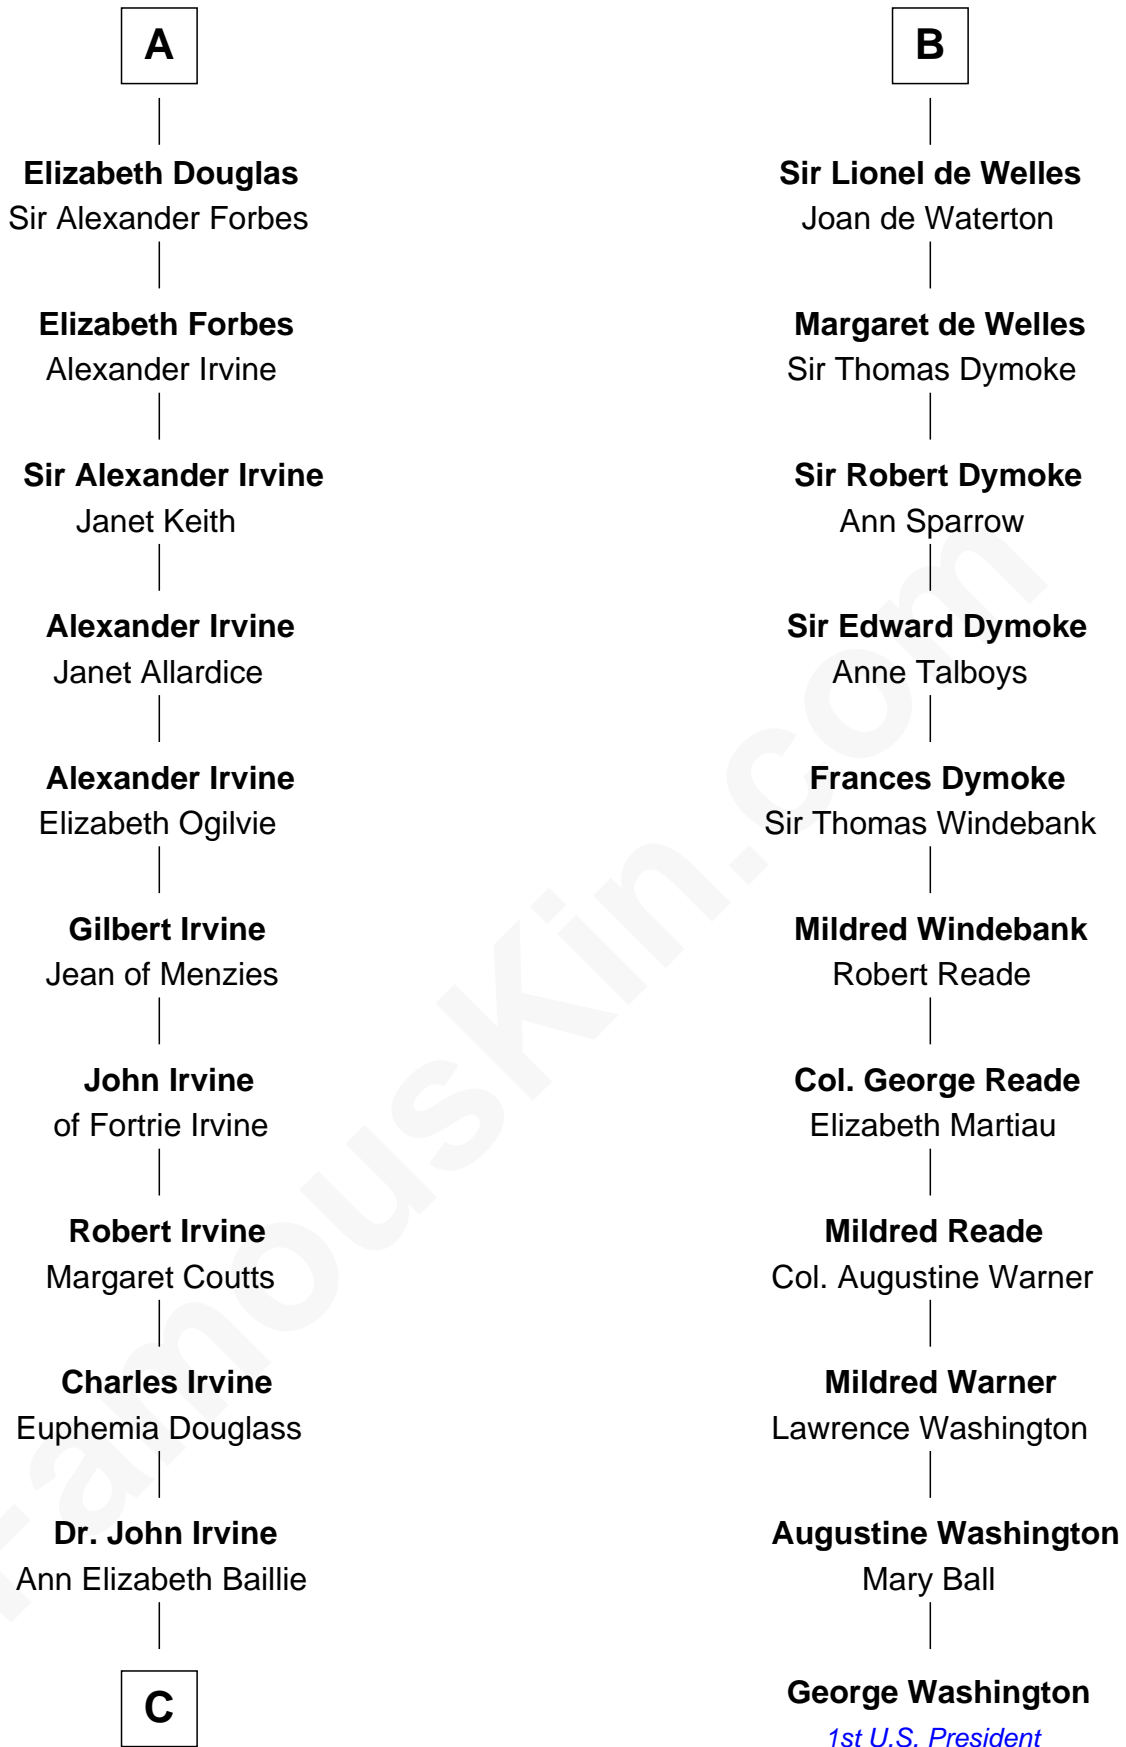

FamousKin.com
Relationship Chart of
Theodore Roosevelt
26th U.S. President

17th cousin 3 times removed of
George Washington
1st U.S. President

C

Anne Irvine
James Bulloch

James Stephens Bulloch
Martha Stewart

Martha Bulloch
Theodore Roosevelt

Theodore Roosevelt
26th U.S. President

FamousKin.com