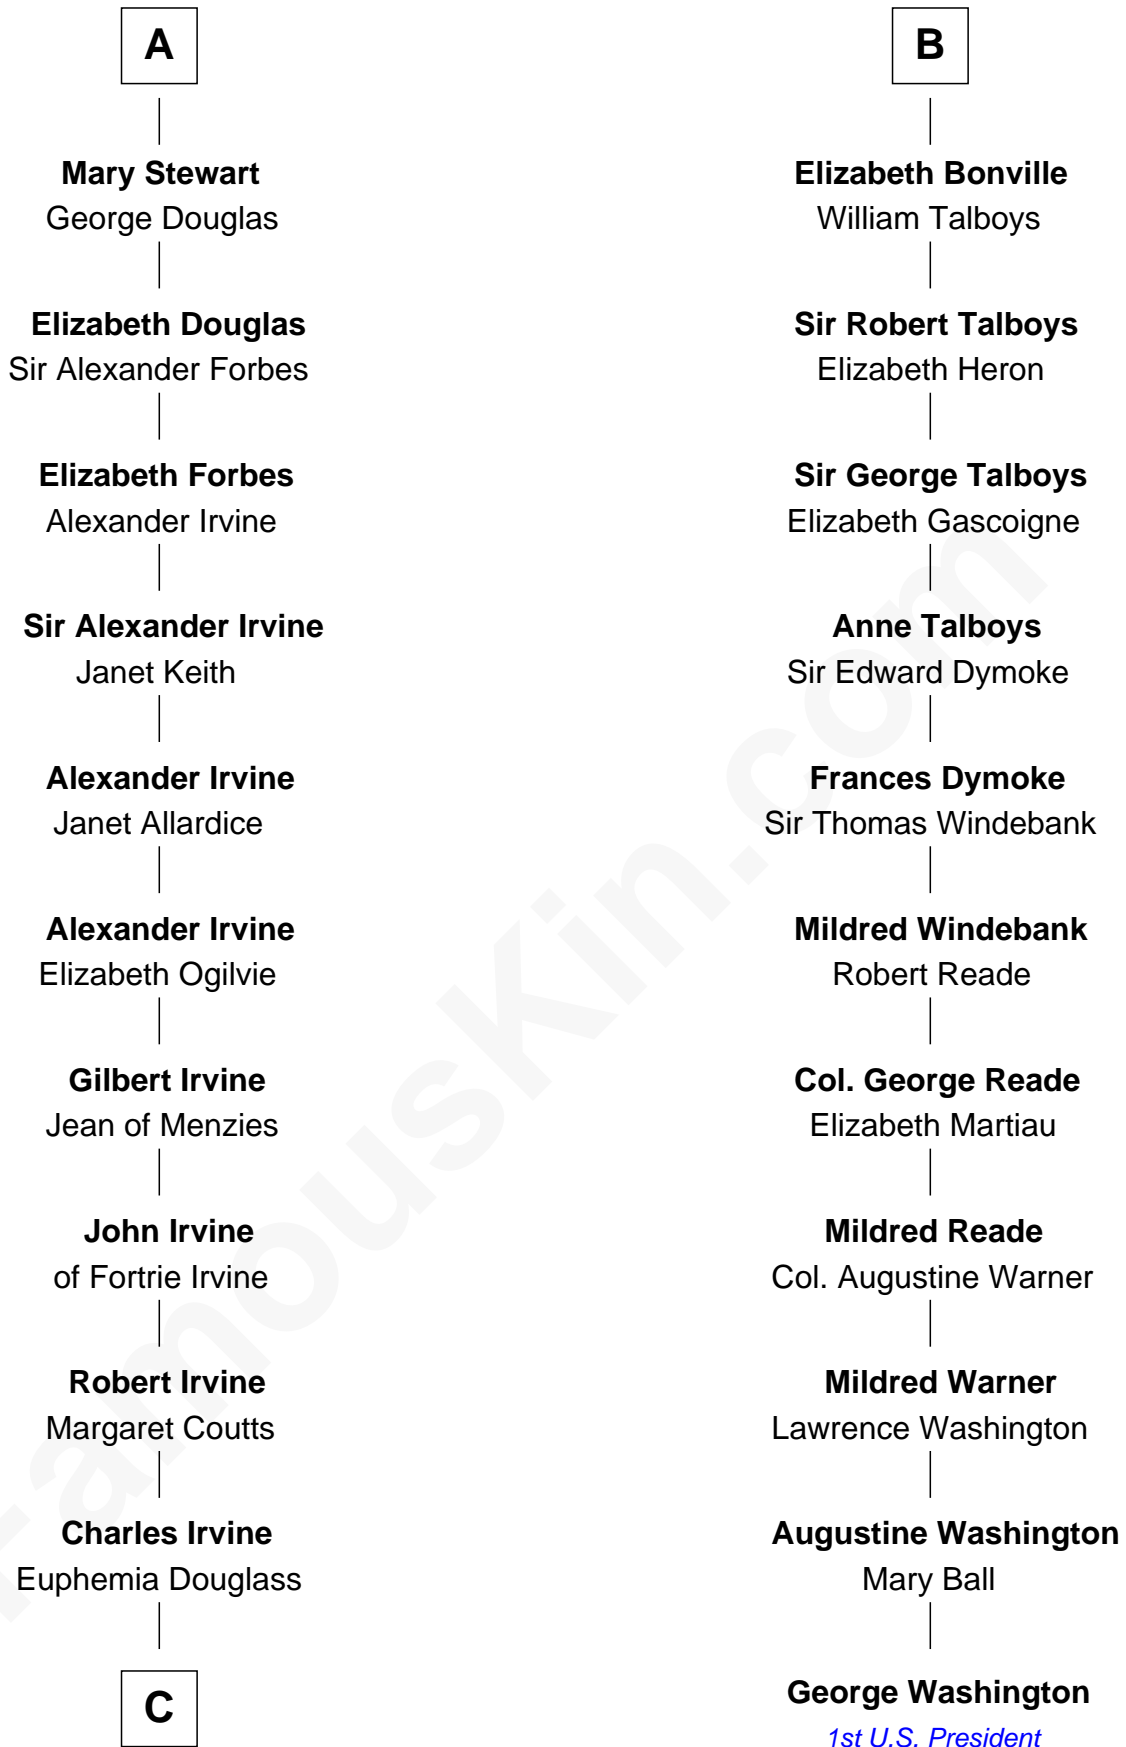

FamousKin.com
Relationship Chart of
Theodore Roosevelt
26th U.S. President

17th cousin 4 times removed of
George Washington
1st U.S. President

David of Huntingdon
Maud of Chester

C

—
Dr. John Irvine
Ann Elizabeth Baillie

—
Anne Irvine
James Bulloch

—
James Stephens Bulloch
Martha Stewart

—
Martha Bulloch
Theodore Roosevelt

—
Theodore Roosevelt
26th U.S. President

FamousKin.com