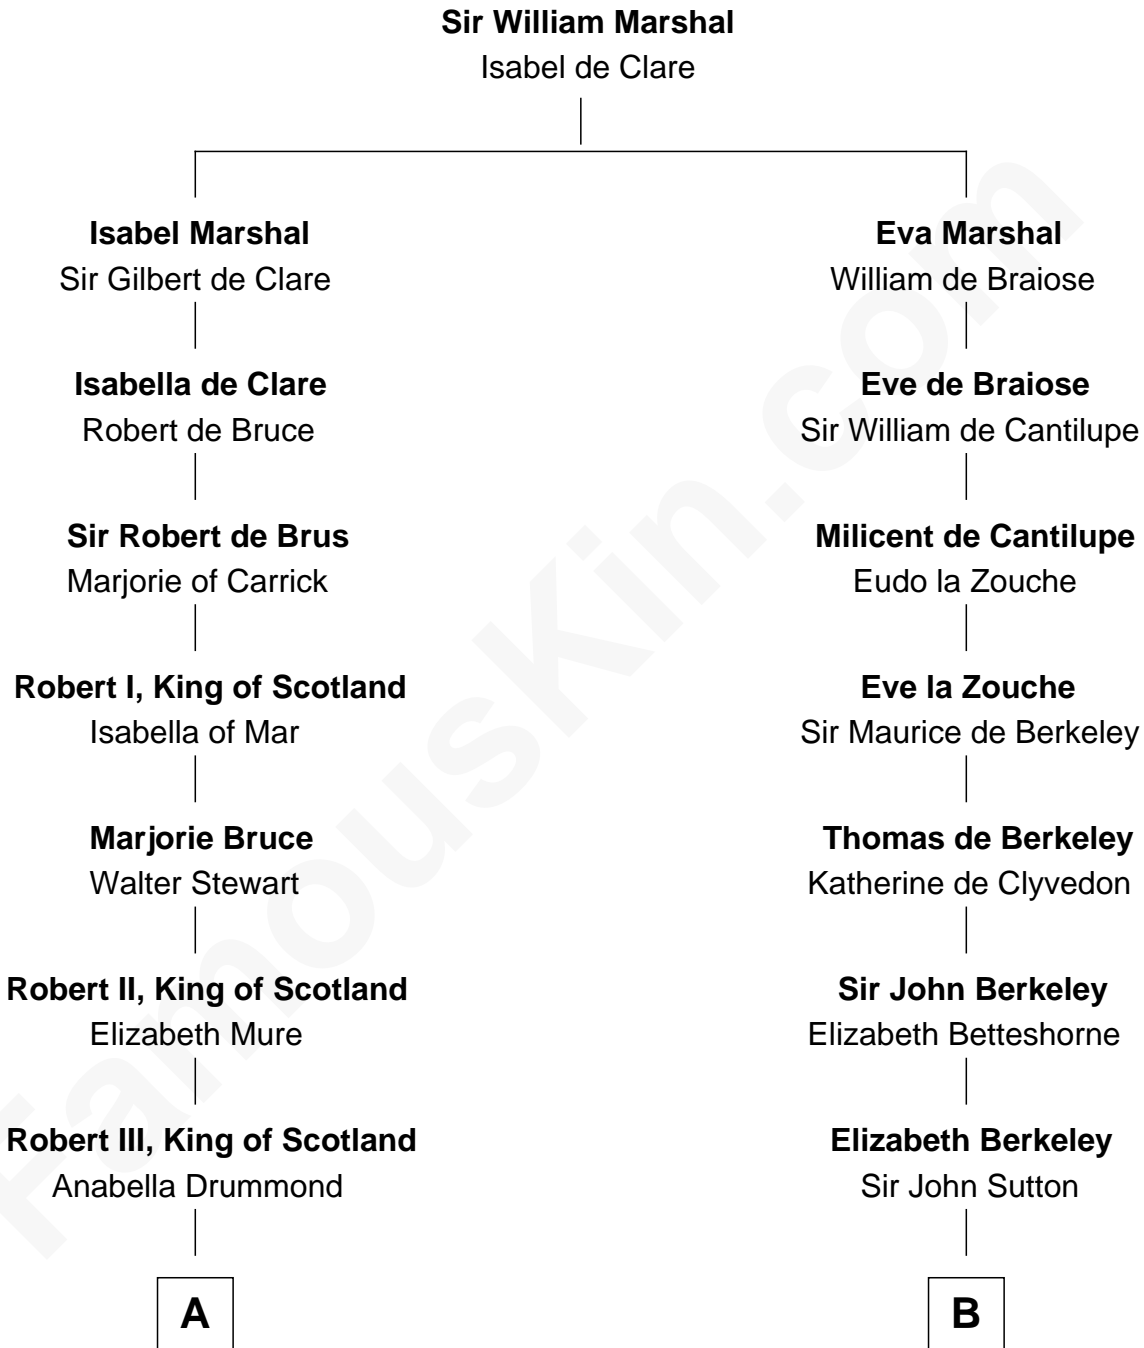

**FamousKin.com**  
**Relationship Chart of**  
**Theodore Roosevelt**  
*26th U.S. President*

16th cousin 5 times removed of  
**George Washington**  
*1st U.S. President*

**C**

—  
**Dr. John Irvine**  
Ann Elizabeth Baillie

—  
**Anne Irvine**  
James Bulloch

—  
**James Stephens Bulloch**  
Martha Stewart

—  
**Martha Bulloch**  
Theodore Roosevelt

—  
**Theodore Roosevelt**  
*26th U.S. President*

FamousKin.com