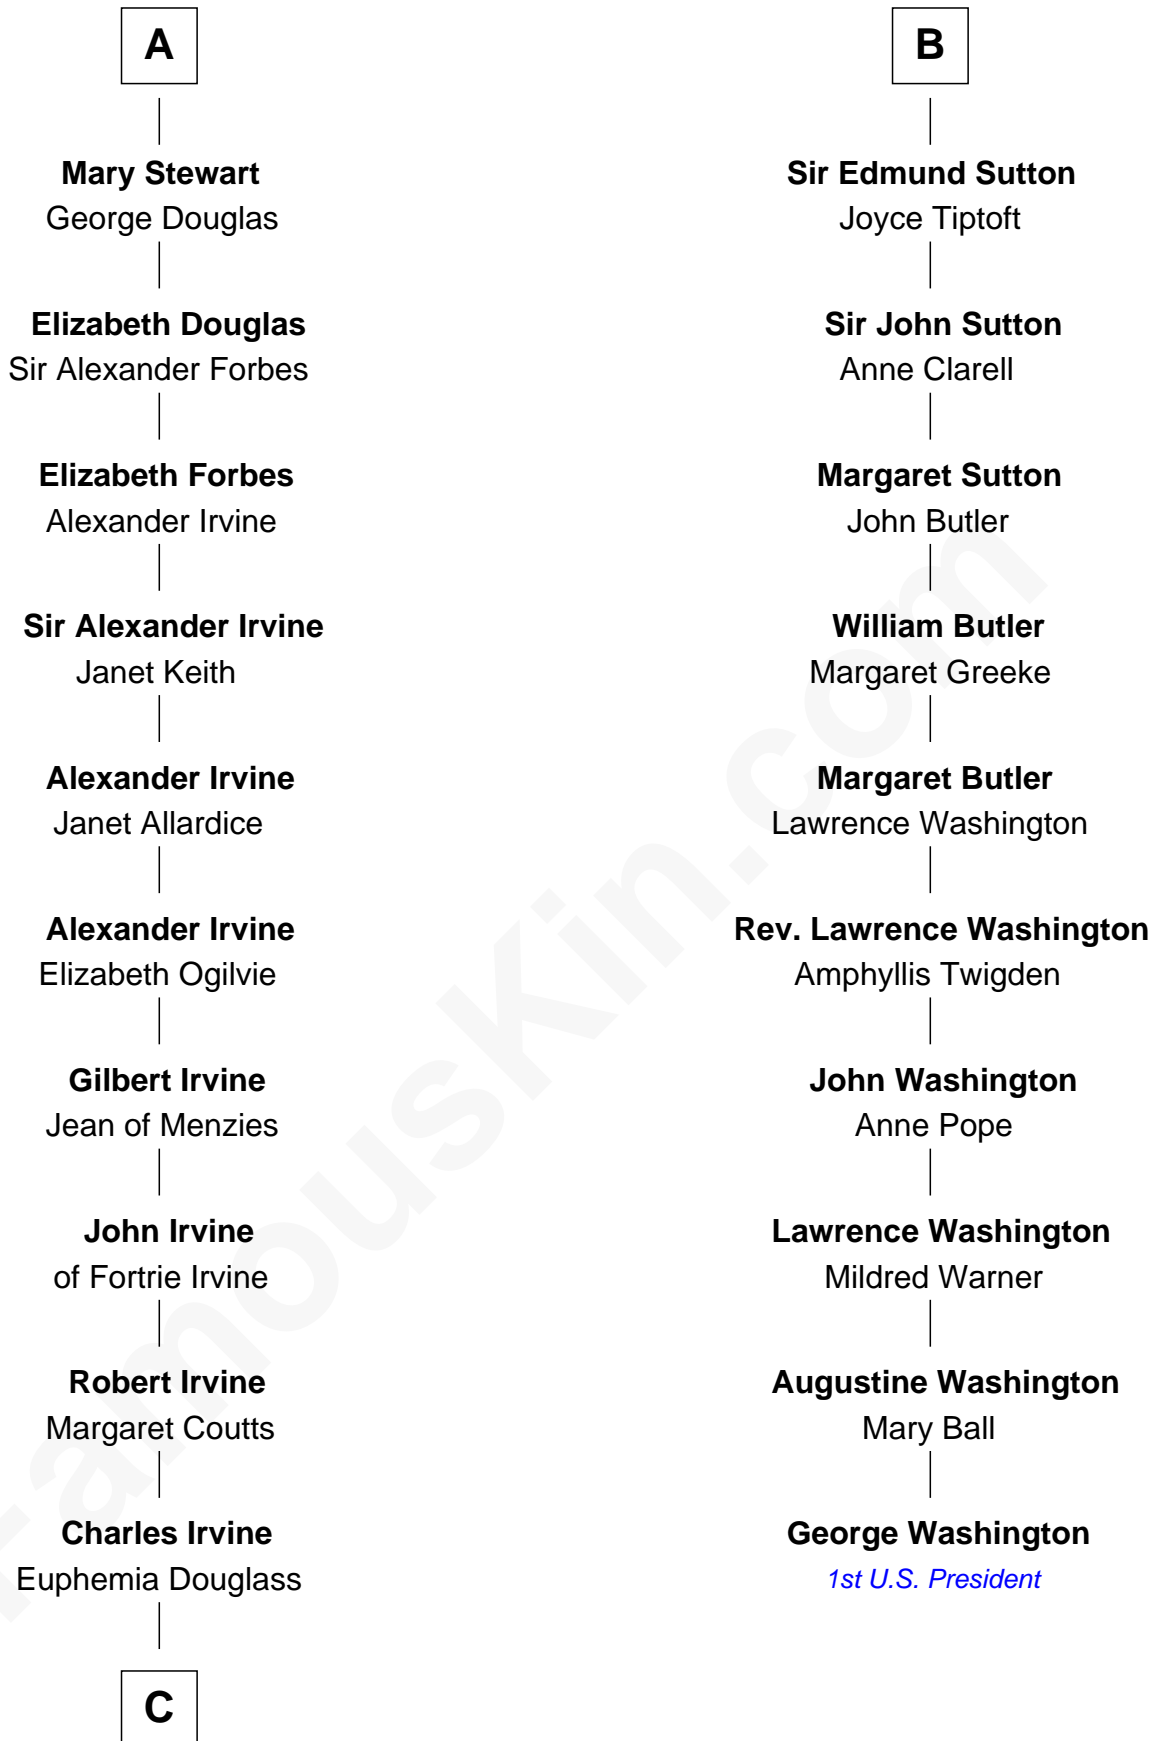

**FamousKin.com**  
**Relationship Chart of**  
**Theodore Roosevelt**  
*26th U.S. President*

16th cousin 5 times removed of  
**George Washington**  
*1st U.S. President*

**C**

—  
**Dr. John Irvine**  
Ann Elizabeth Baillie

—  
**Anne Irvine**  
James Bulloch

—  
**James Stephens Bulloch**  
Martha Stewart

—  
**Martha Bulloch**  
Theodore Roosevelt

—  
**Theodore Roosevelt**  
*26th U.S. President*

FamousKin.com