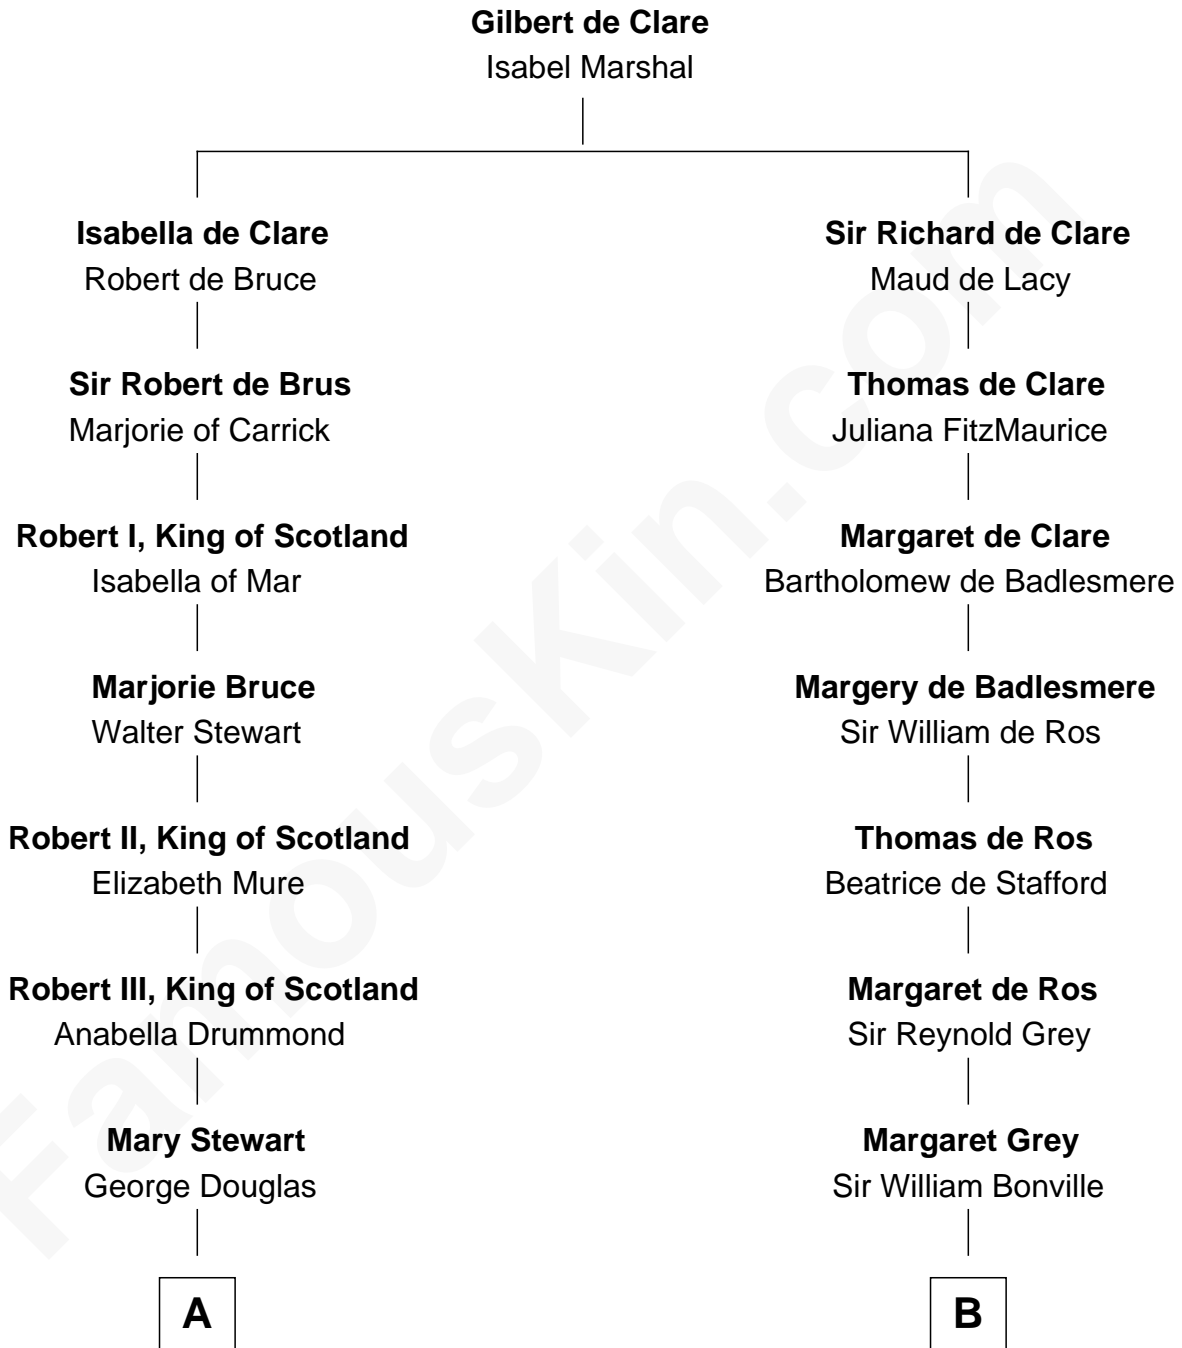

FamousKin.com
Relationship Chart of
Theodore Roosevelt
26th U.S. President

18th cousin 2 times removed of
John Langdon
Signer of the U.S. Constitution

C

Anne Irvine
James Bulloch

James Stephens Bulloch
Martha Stewart

Martha Bulloch
Theodore Roosevelt

Theodore Roosevelt
26th U.S. President

D

Mary Hall
John Langdon

John Langdon
Signer of the U.S. Constitution

FamousKin.com