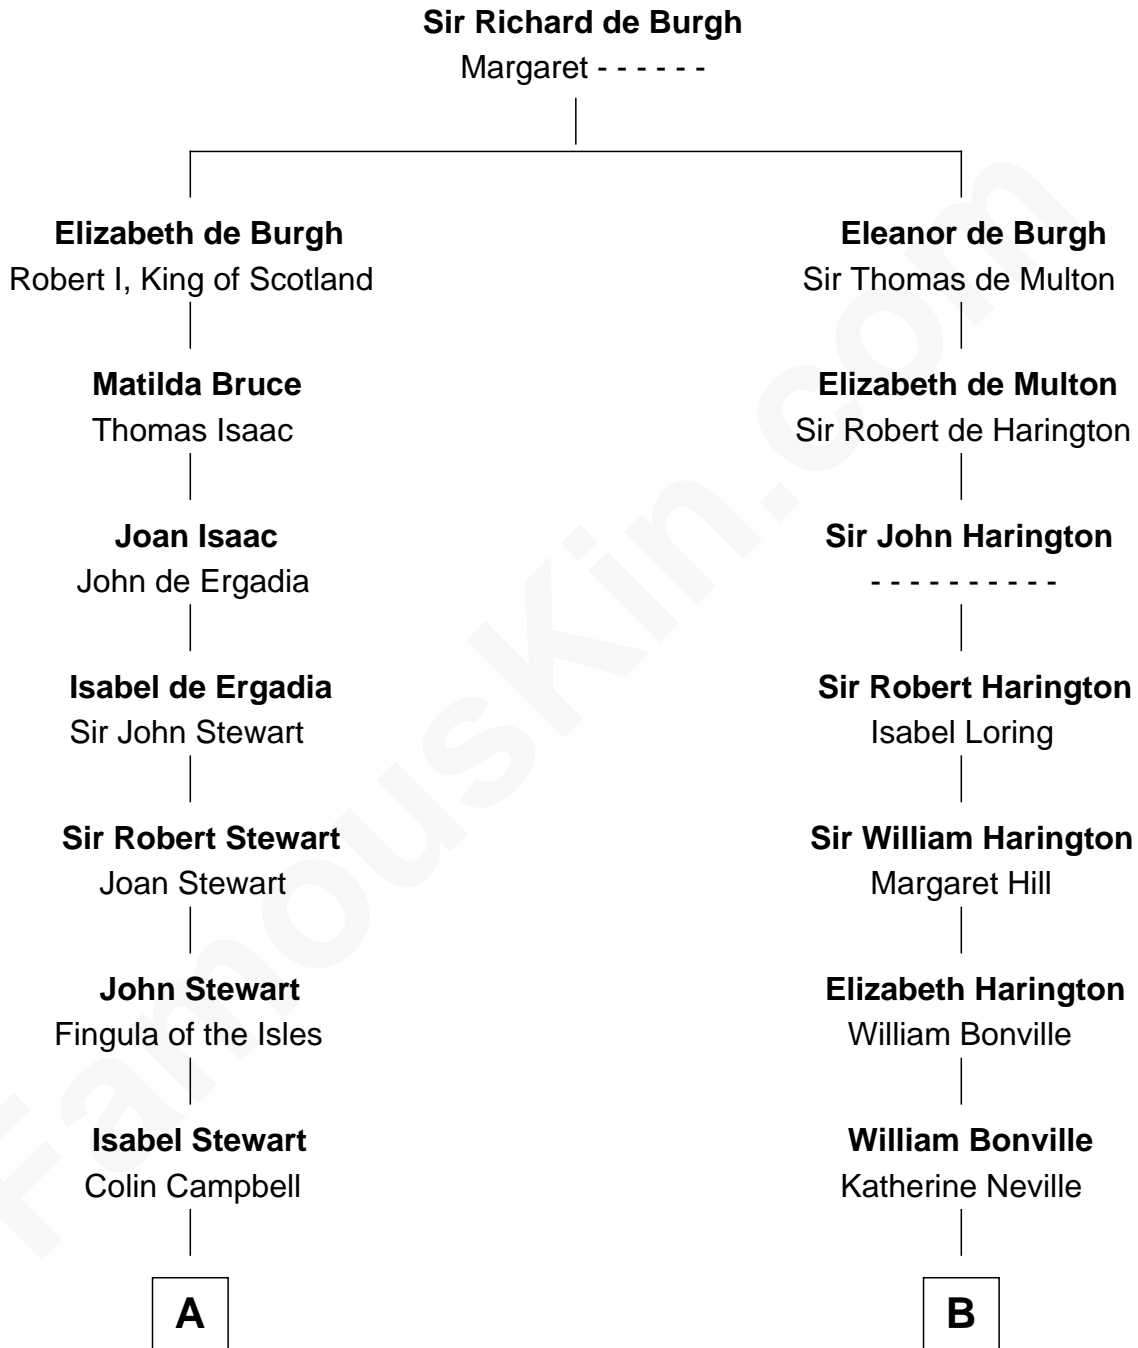

**FamousKin.com**  
**Relationship Chart of**  
**Theodore Roosevelt**  
*26th U.S. President*

**16th cousin 4 times removed of**  
**John Langdon**  
*Signer of the U.S. Constitution*

**C**

**Anne Irvine**  
James Bulloch

**James Stephens Bulloch**  
Martha Stewart

**Martha Bulloch**  
Theodore Roosevelt

**Theodore Roosevelt**  
*26th U.S. President*

FamousKin.com