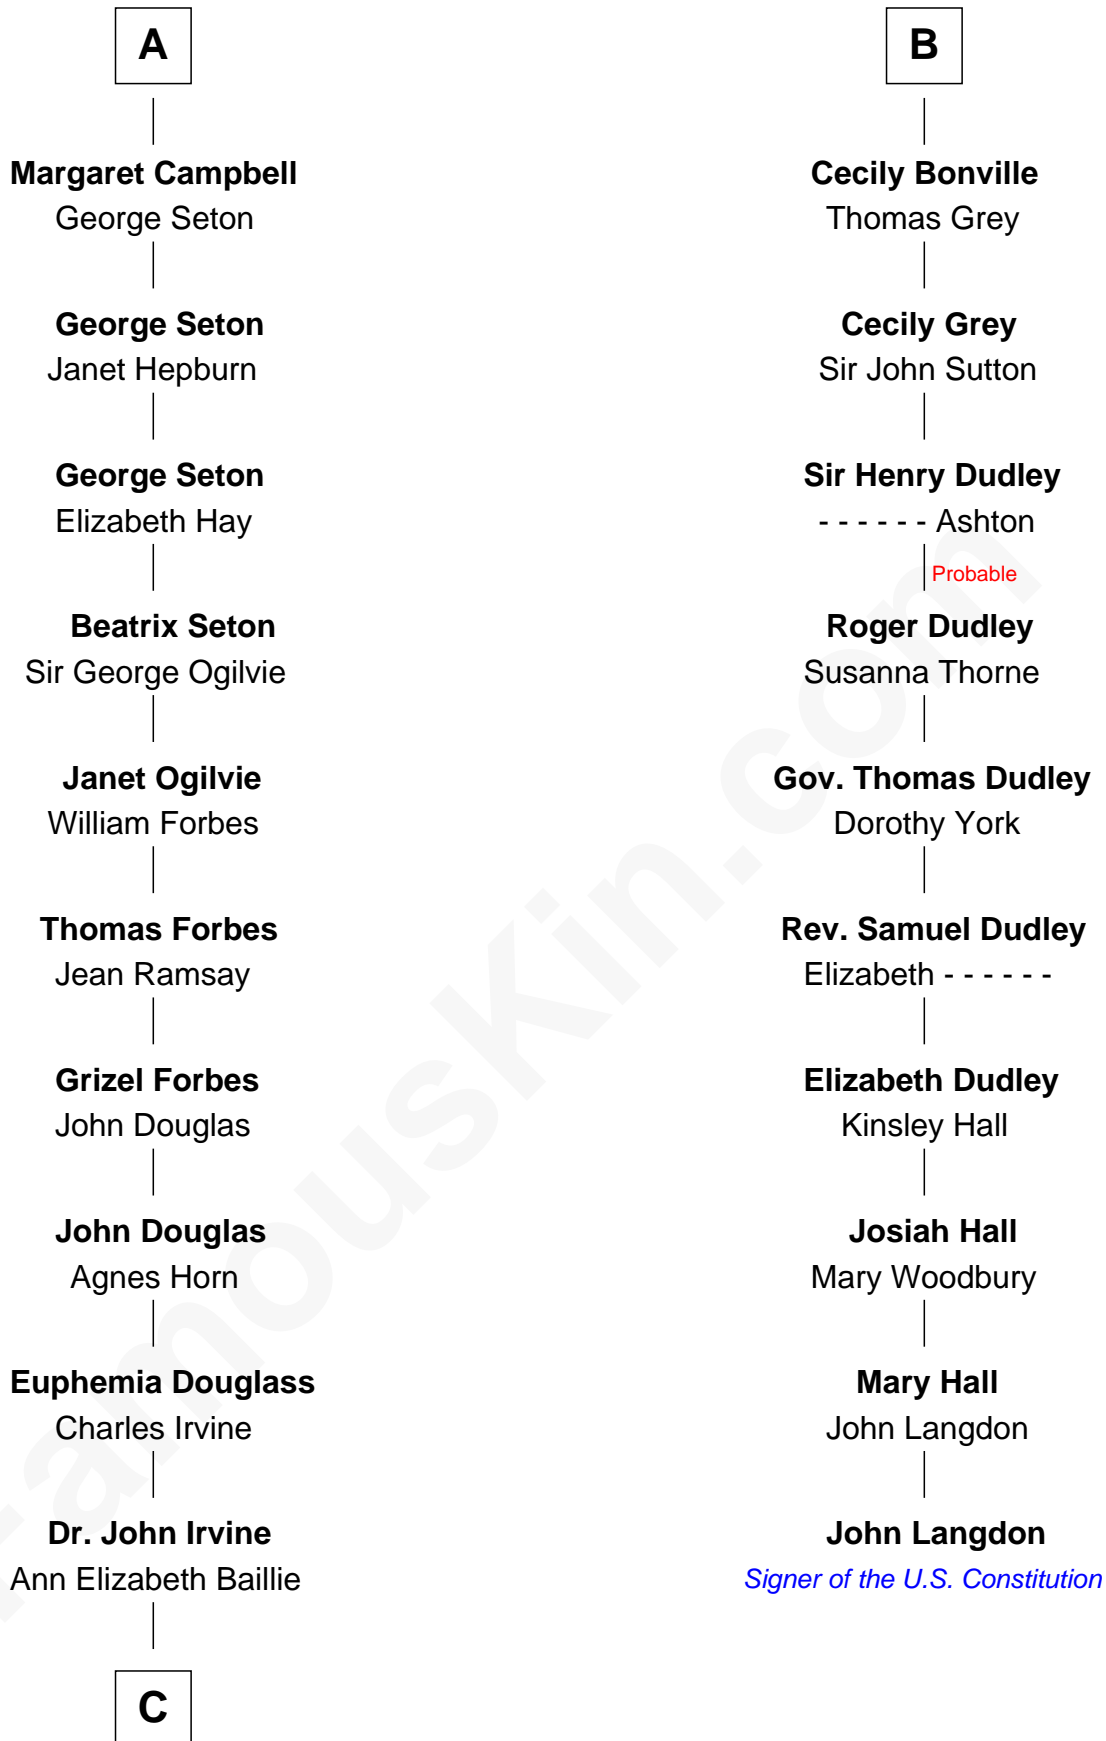

**FamousKin.com**  
**Relationship Chart of**  
**Theodore Roosevelt**  
*26th U.S. President*

**16th cousin 4 times removed of**  
**John Langdon**  
*Signer of the U.S. Constitution*

**C**

**Anne Irvine**  
James Bulloch

**James Stephens Bulloch**  
Martha Stewart

**Martha Bulloch**  
Theodore Roosevelt

**Theodore Roosevelt**  
*26th U.S. President*

FamousKin.com