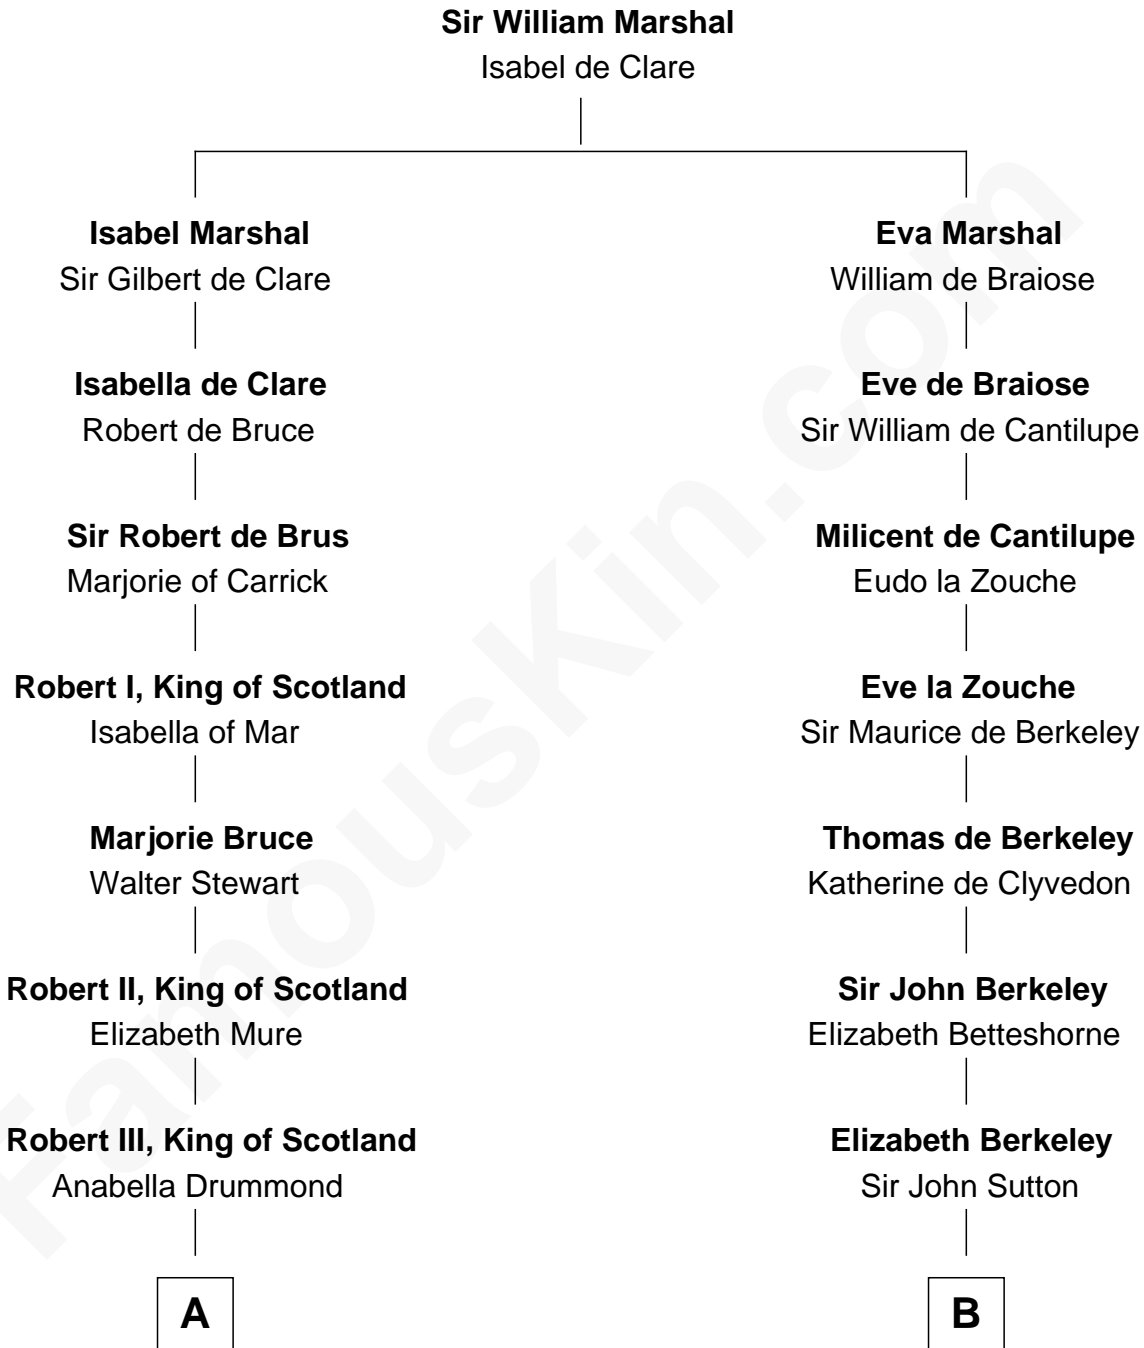

FamousKin.com
Relationship Chart of
Theodore Roosevelt
26th U.S. President

17th cousin 4 times removed of
John Langdon
Signer of the U.S. Constitution

C

Dr. John Irvine
Ann Elizabeth Baillie

Anne Irvine
James Bulloch

James Stephens Bulloch
Martha Stewart

Martha Bulloch
Theodore Roosevelt

Theodore Roosevelt
26th U.S. President

FamousKin.com