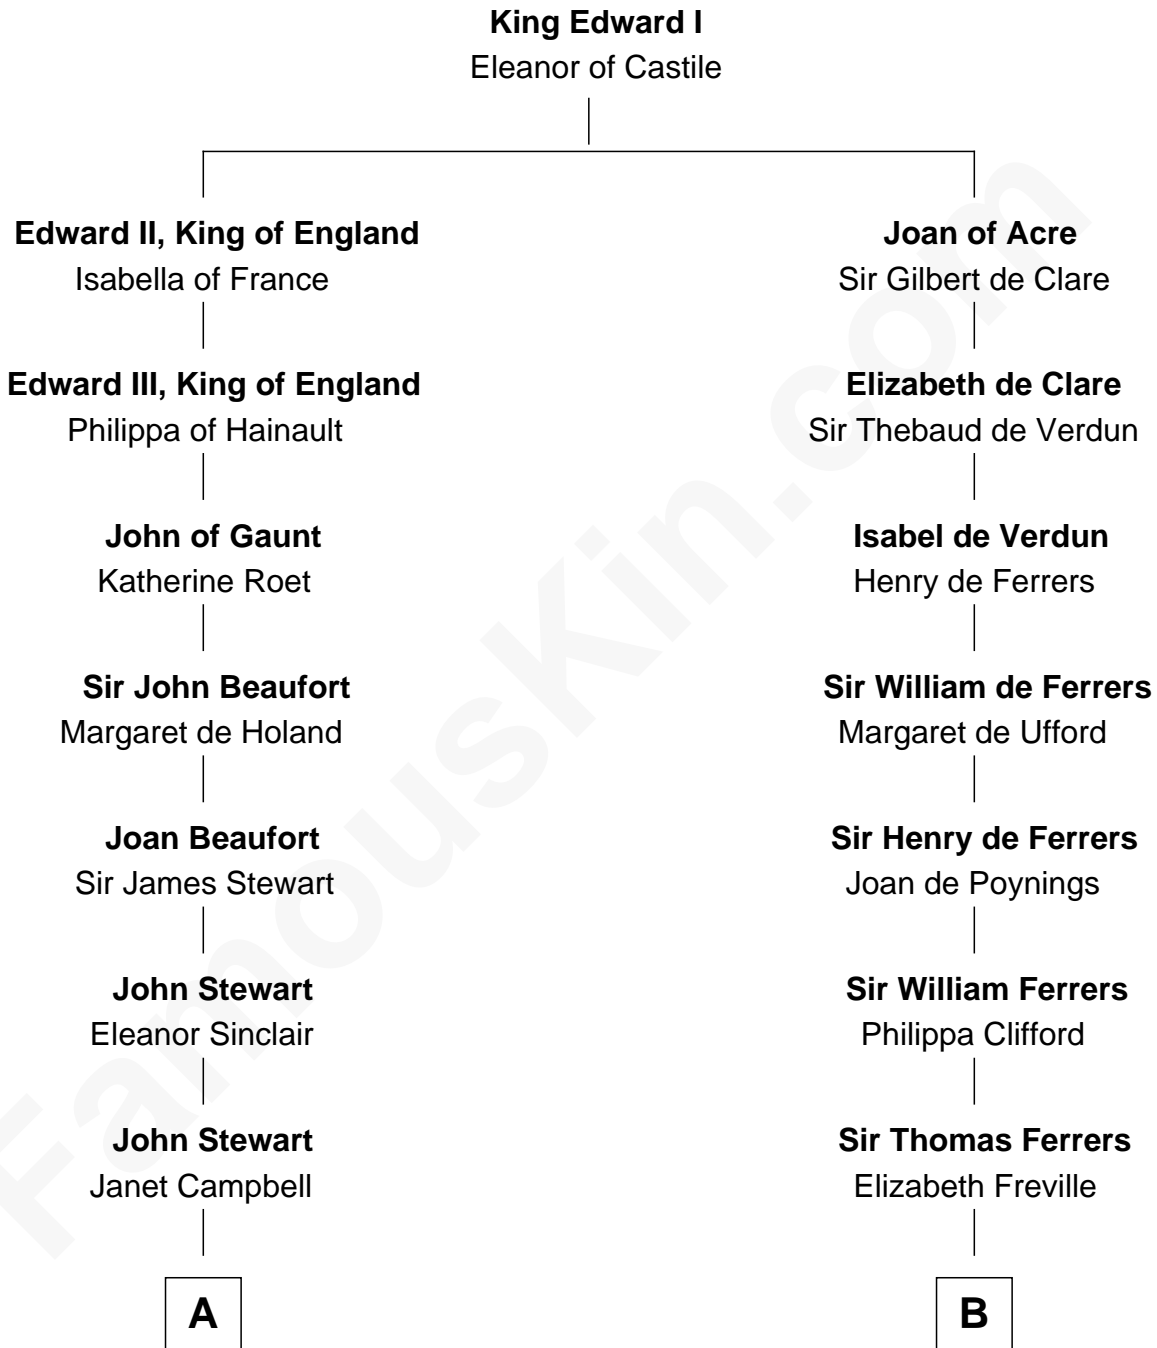

FamousKin.com
Relationship Chart of
Theodore Roosevelt
26th U.S. President

18th cousin 1 time removed of
Hetty Green
"The Witch of Wall Street"

C

Martha Bulloch
Theodore Roosevelt

Theodore Roosevelt
26th U.S. President

D

Gideon Howland
Mehitable Howland

Abby Slocum Howland
Edward Mott Robinson

Hetty Green
"The Witch of Wall Street"

FamousKin.com