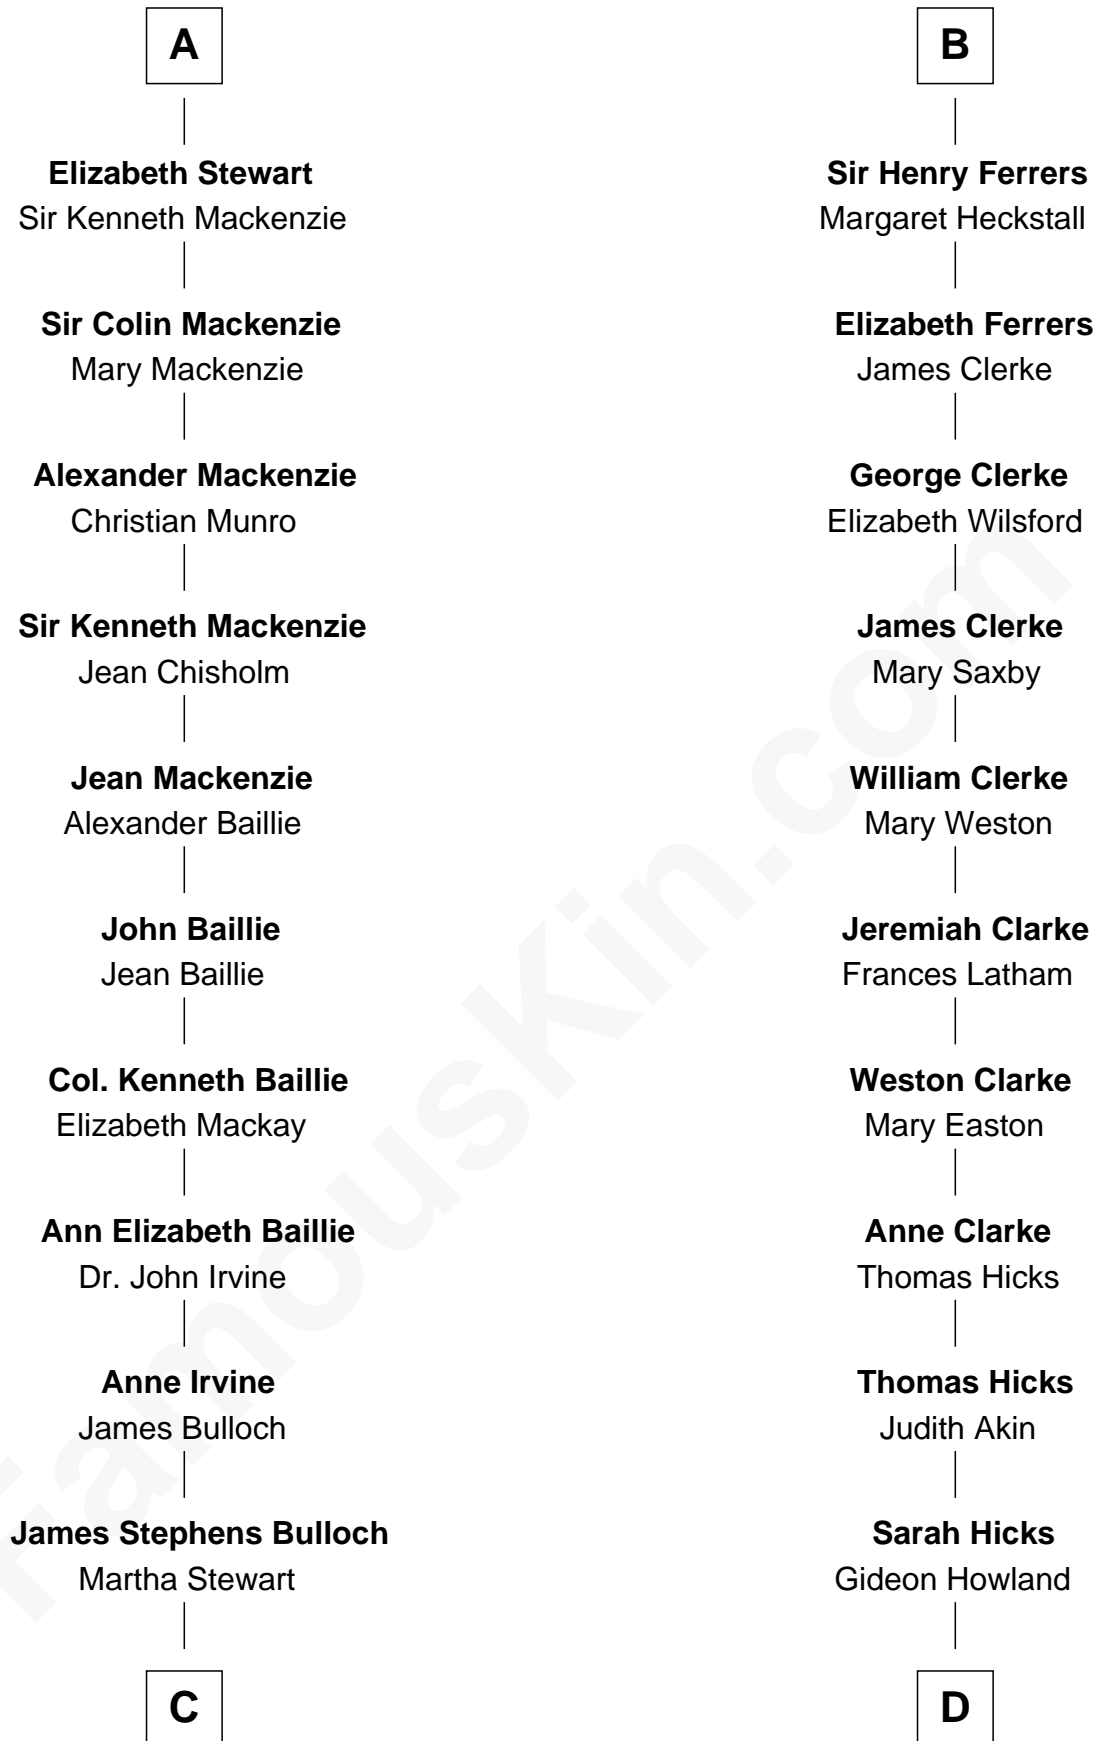

FamousKin.com
Relationship Chart of
Theodore Roosevelt
26th U.S. President

18th cousin 1 time removed of
Hetty Green
"The Witch of Wall Street"

C

Martha Bulloch
Theodore Roosevelt

Theodore Roosevelt
26th U.S. President

D

Gideon Howland
Mehitable Howland

Abby Slocum Howland
Edward Mott Robinson

Hetty Green
"The Witch of Wall Street"

FamousKin.com