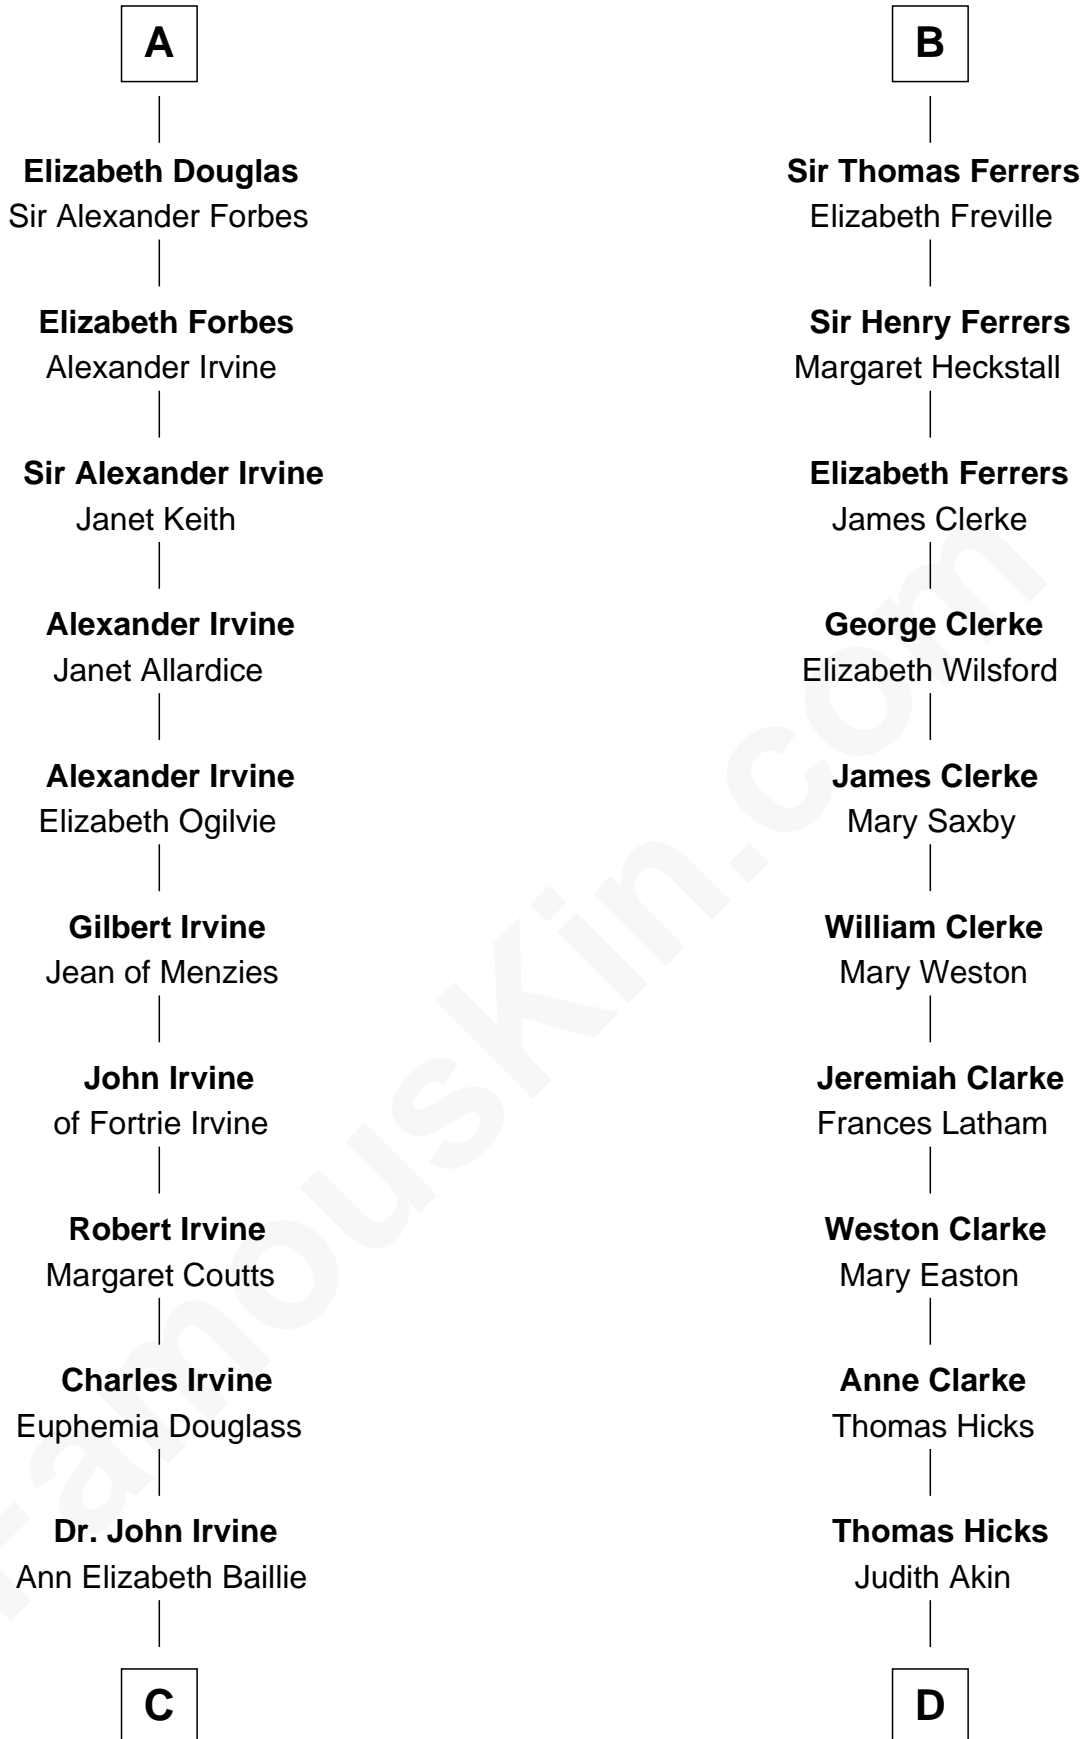

FamousKin.com Relationship Chart of

Theodore Roosevelt

26th U.S. President

20th cousin of

Hetty Green

"The Witch of Wall Street"

Gilbert de Clare

Isabel Marshal

C

Anne Irvine
James Bulloch

James Stephens Bulloch
Martha Stewart

Martha Bulloch
Theodore Roosevelt

Theodore Roosevelt
26th U.S. President

D

Sarah Hicks
Gideon Howland

Gideon Howland
Mehitable Howland