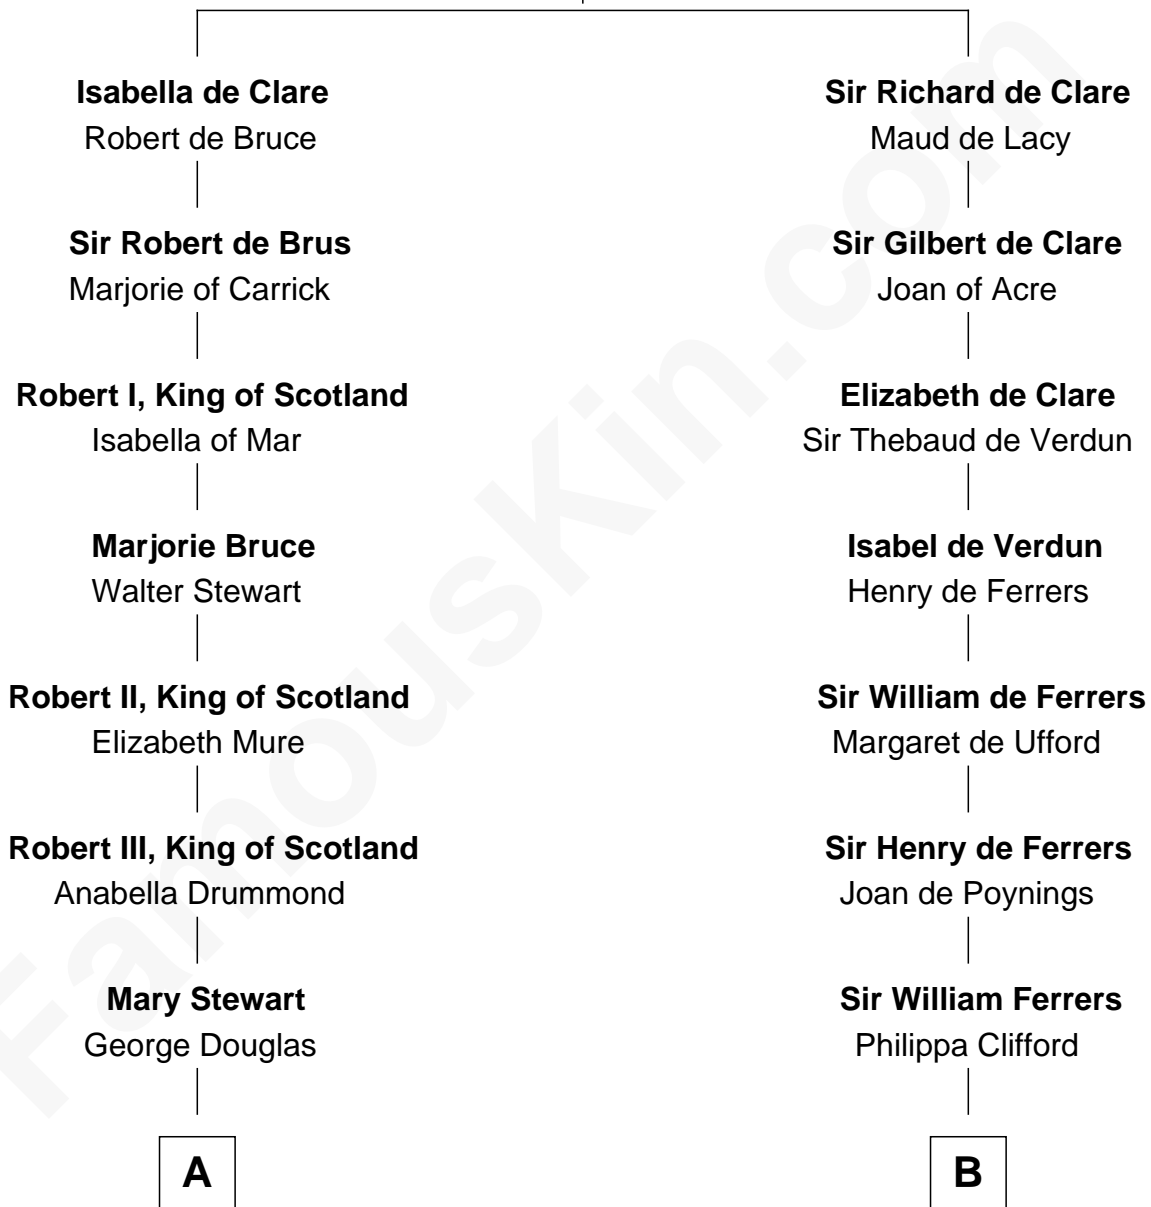

FamousKin.com Relationship Chart of

Theodore Roosevelt

26th U.S. President

20th cousin of

Hetty Green

"The Witch of Wall Street"

Gilbert de Clare

Isabel Marshal

C

Anne Irvine
James Bulloch

James Stephens Bulloch
Martha Stewart

Martha Bulloch
Theodore Roosevelt

Theodore Roosevelt
26th U.S. President

D

Sarah Hicks
Gideon Howland

Gideon Howland
Mehitable Howland