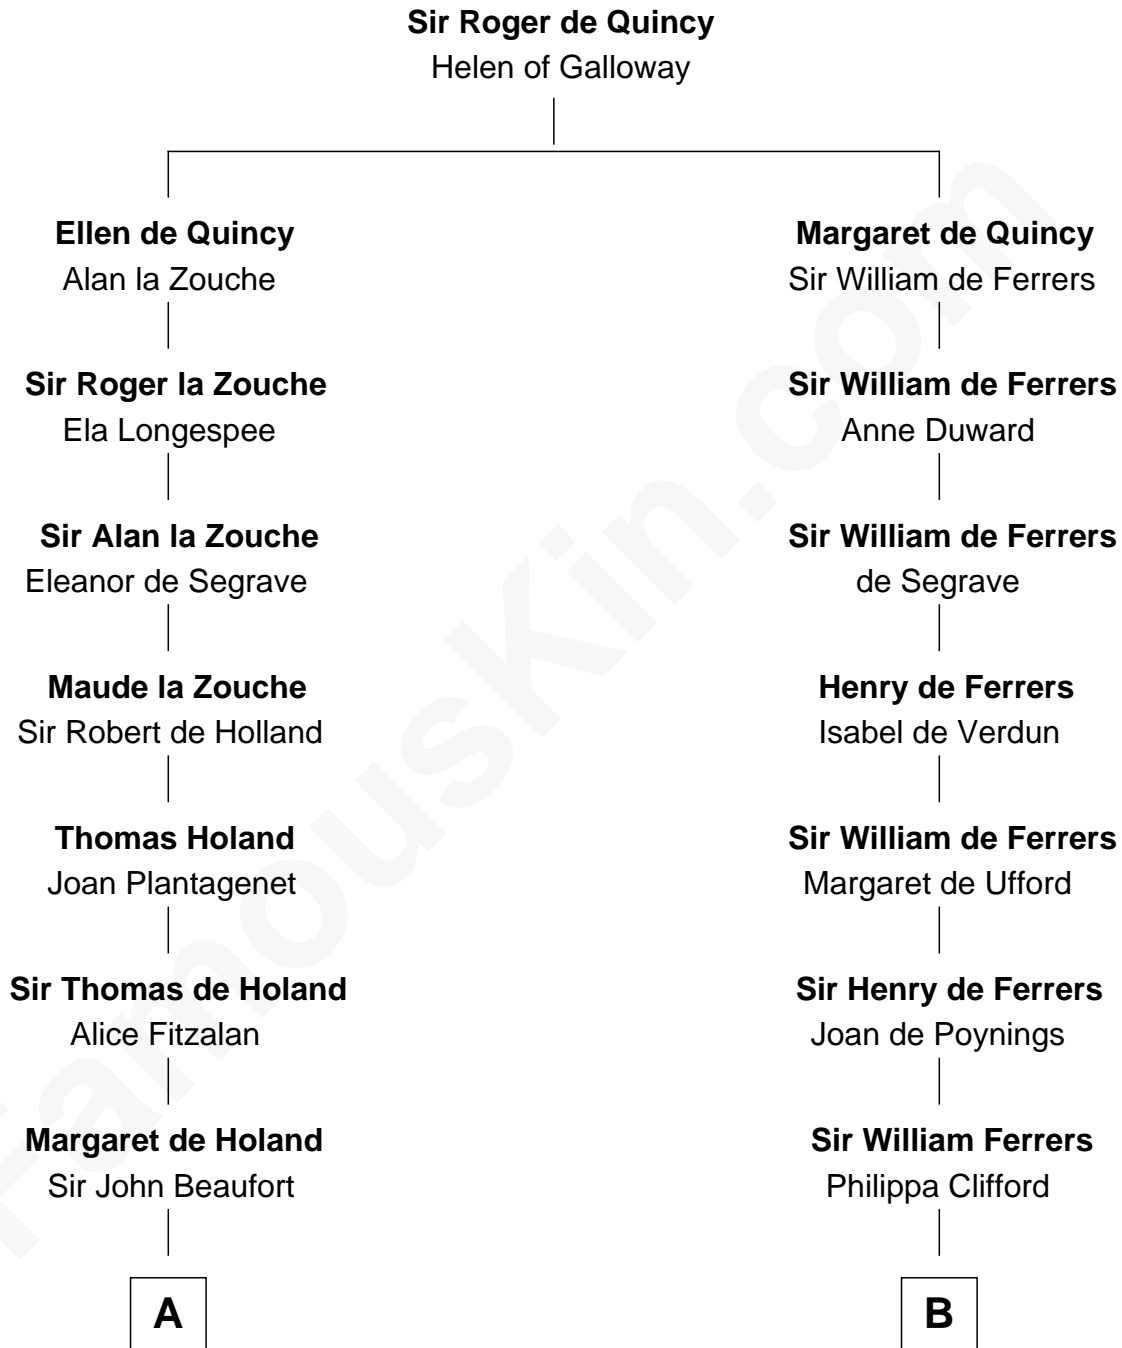

FamousKin.com
Relationship Chart of
Theodore Roosevelt
26th U.S. President

20th cousin 1 time removed of
Hetty Green
"The Witch of Wall Street"

C

Ann Elizabeth Baillie

Dr. John Irvine

Anne Irvine

James Bulloch

James Stephens Bulloch

Martha Stewart

Martha Bulloch

Theodore Roosevelt

Theodore Roosevelt

26th U.S. President

D

Sarah Hicks