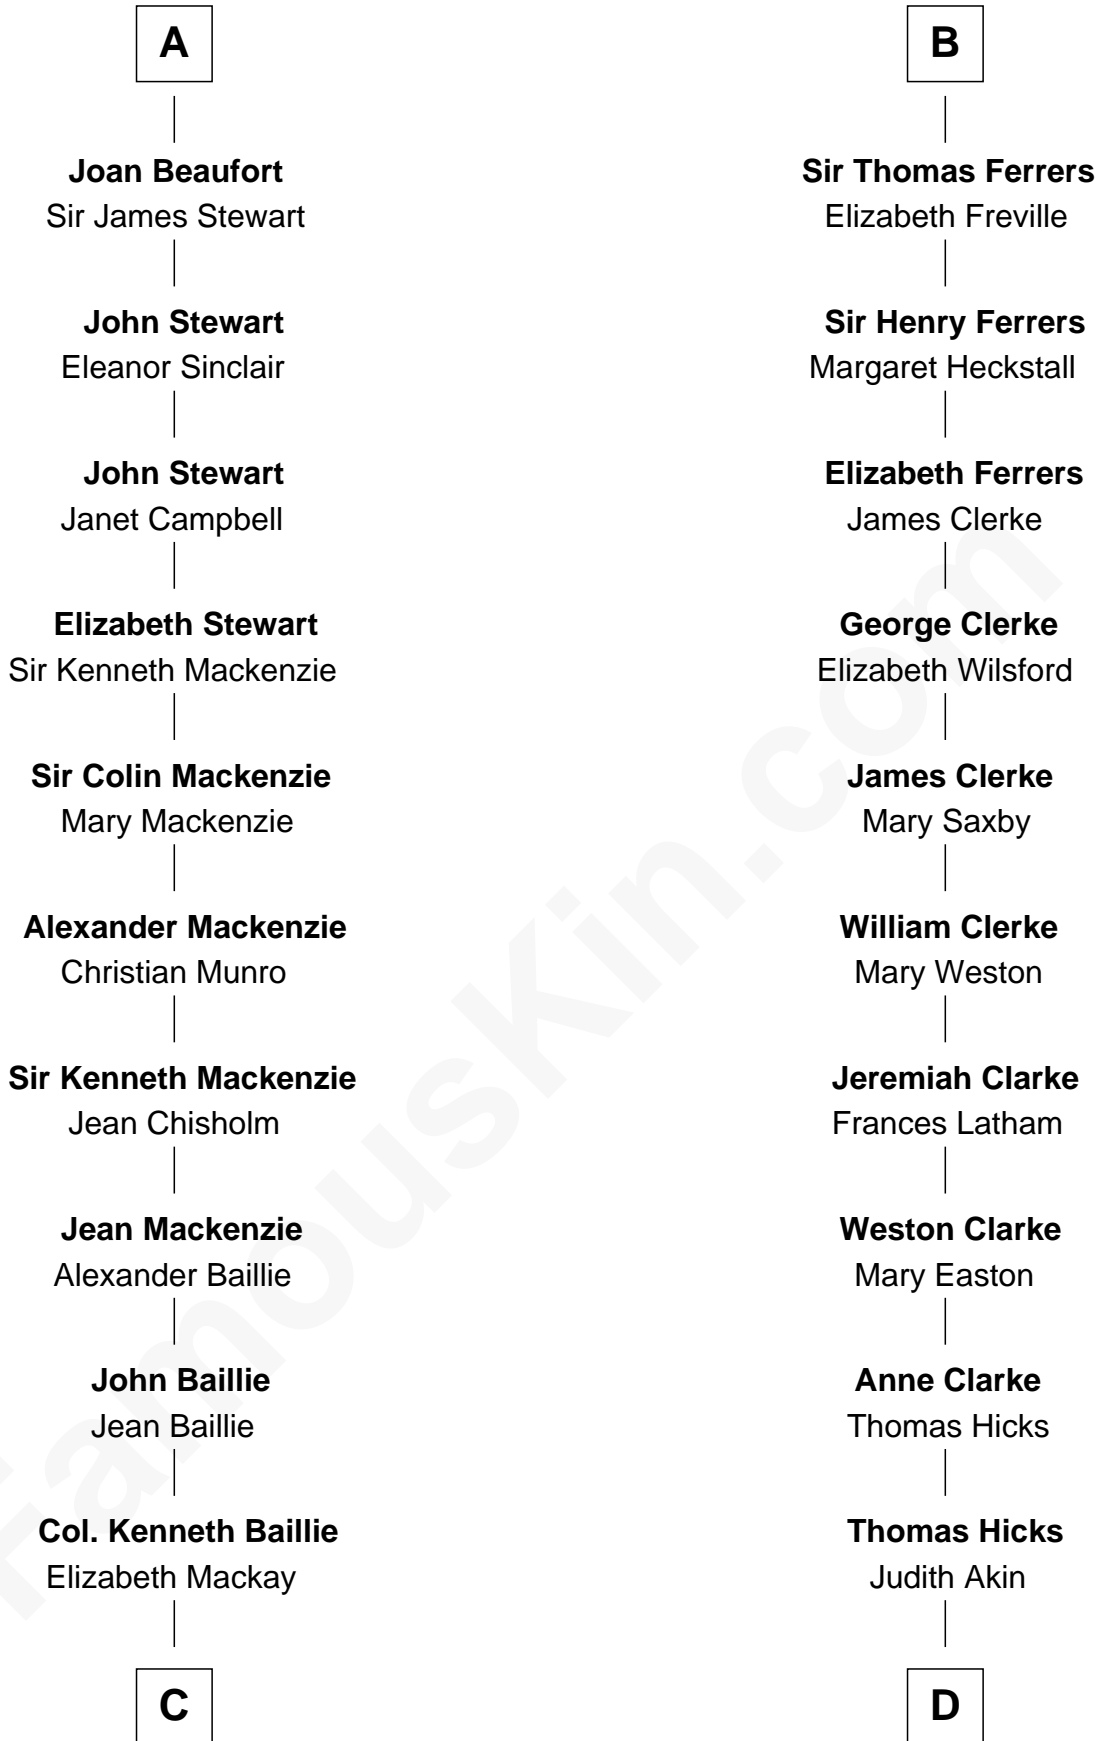

FamousKin.com
Relationship Chart of
Theodore Roosevelt
26th U.S. President

20th cousin 1 time removed of
Hetty Green
"The Witch of Wall Street"

C

Ann Elizabeth Baillie

Dr. John Irvine

Anne Irvine

James Bulloch

James Stephens Bulloch

Martha Stewart

Martha Bulloch

Theodore Roosevelt

Theodore Roosevelt

26th U.S. President

D

Sarah Hicks