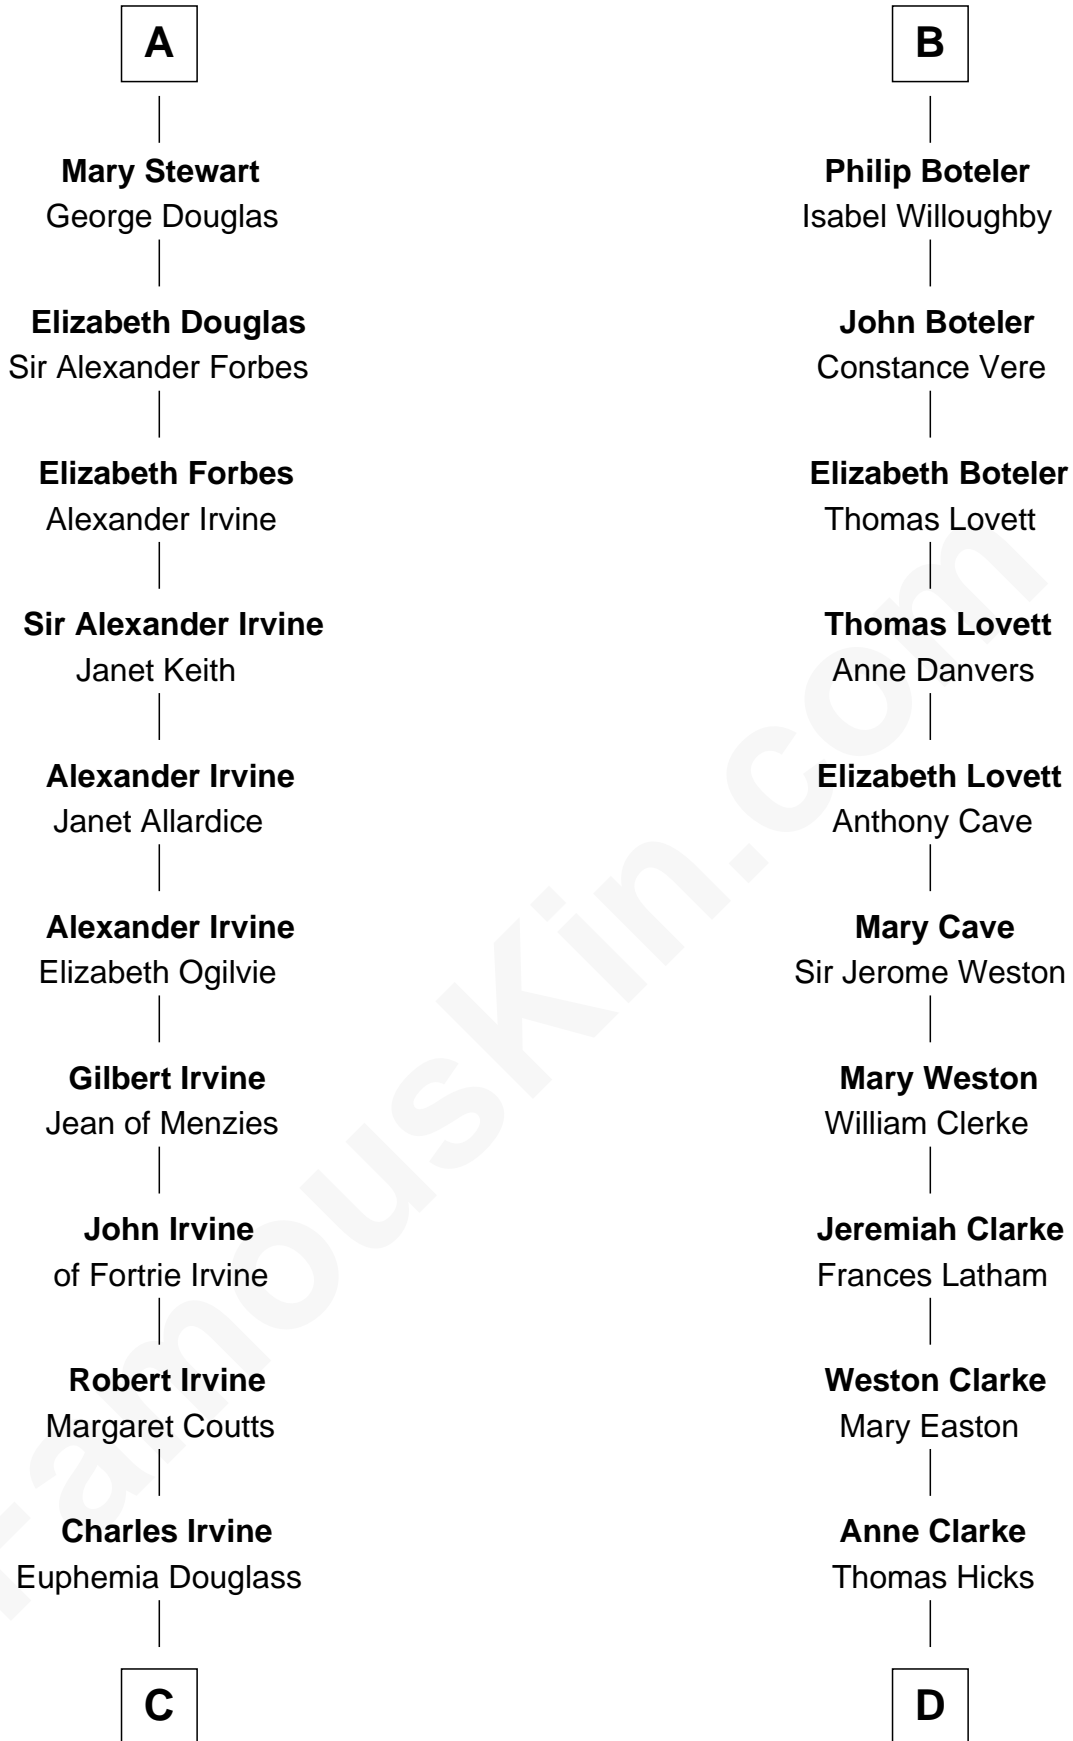

FamousKin.com Relationship Chart of

Theodore Roosevelt

26th U.S. President

21st cousin of

Hetty Green

"The Witch of Wall Street"

David of Huntingdon

Maud of Chester

C

Dr. John Irvine
Ann Elizabeth Baillie

Anne Irvine
James Bulloch

James Stephens Bulloch
Martha Stewart

Martha Bulloch
Theodore Roosevelt

Theodore Roosevelt
26th U.S. President

D

Thomas Hicks
Judith Akin

Sarah Hicks
Gideon Howland

Gideon Howland
Mehitable Howland

Abby Slocum Howland
Edward Mott Robinson

Hetty Green
"The Witch of Wall Street"