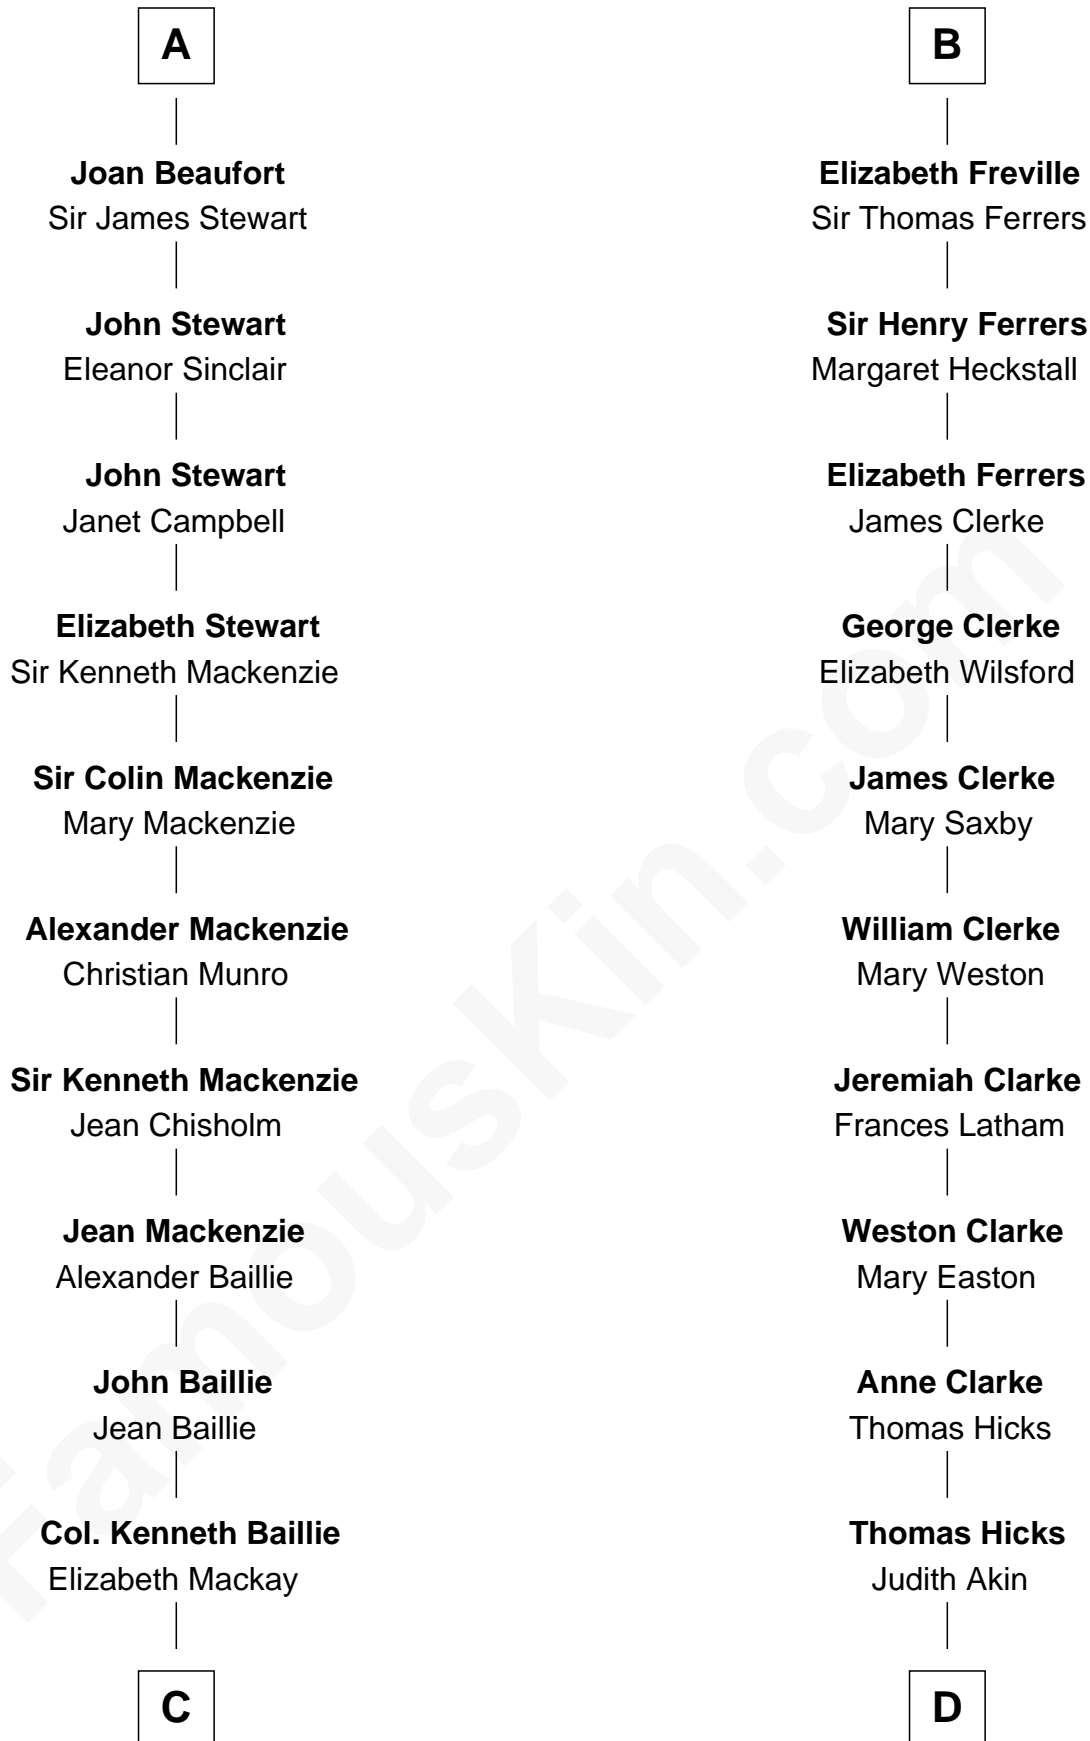

FamousKin.com
Relationship Chart of
Theodore Roosevelt
26th U.S. President

20th cousin 1 time removed of
Hetty Green
"The Witch of Wall Street"

Sir William Longespee
 Ela of Salisbury

Stephen Longespee
 Emmeline de Ridelisford

Thomas de Botetourte
 Joan de Somery

Thomas Holand
 Joan Plantagenet

John de Botetourte
 Joyce la Zouche de Mortimer

Sir Thomas de Holand
 Alice Fitzalan

Joyce de Botetourte
 Sir Baldwin Freville

Margaret de Holand
 Sir John Beaufort

Sir Baldwin Freville
 Maude le Scrope

A

B

C

Ann Elizabeth Baillie

Dr. John Irvine

Anne Irvine

James Bulloch

James Stephens Bulloch

Martha Stewart

Martha Bulloch

Theodore Roosevelt

Theodore Roosevelt

26th U.S. President

D

Sarah Hicks