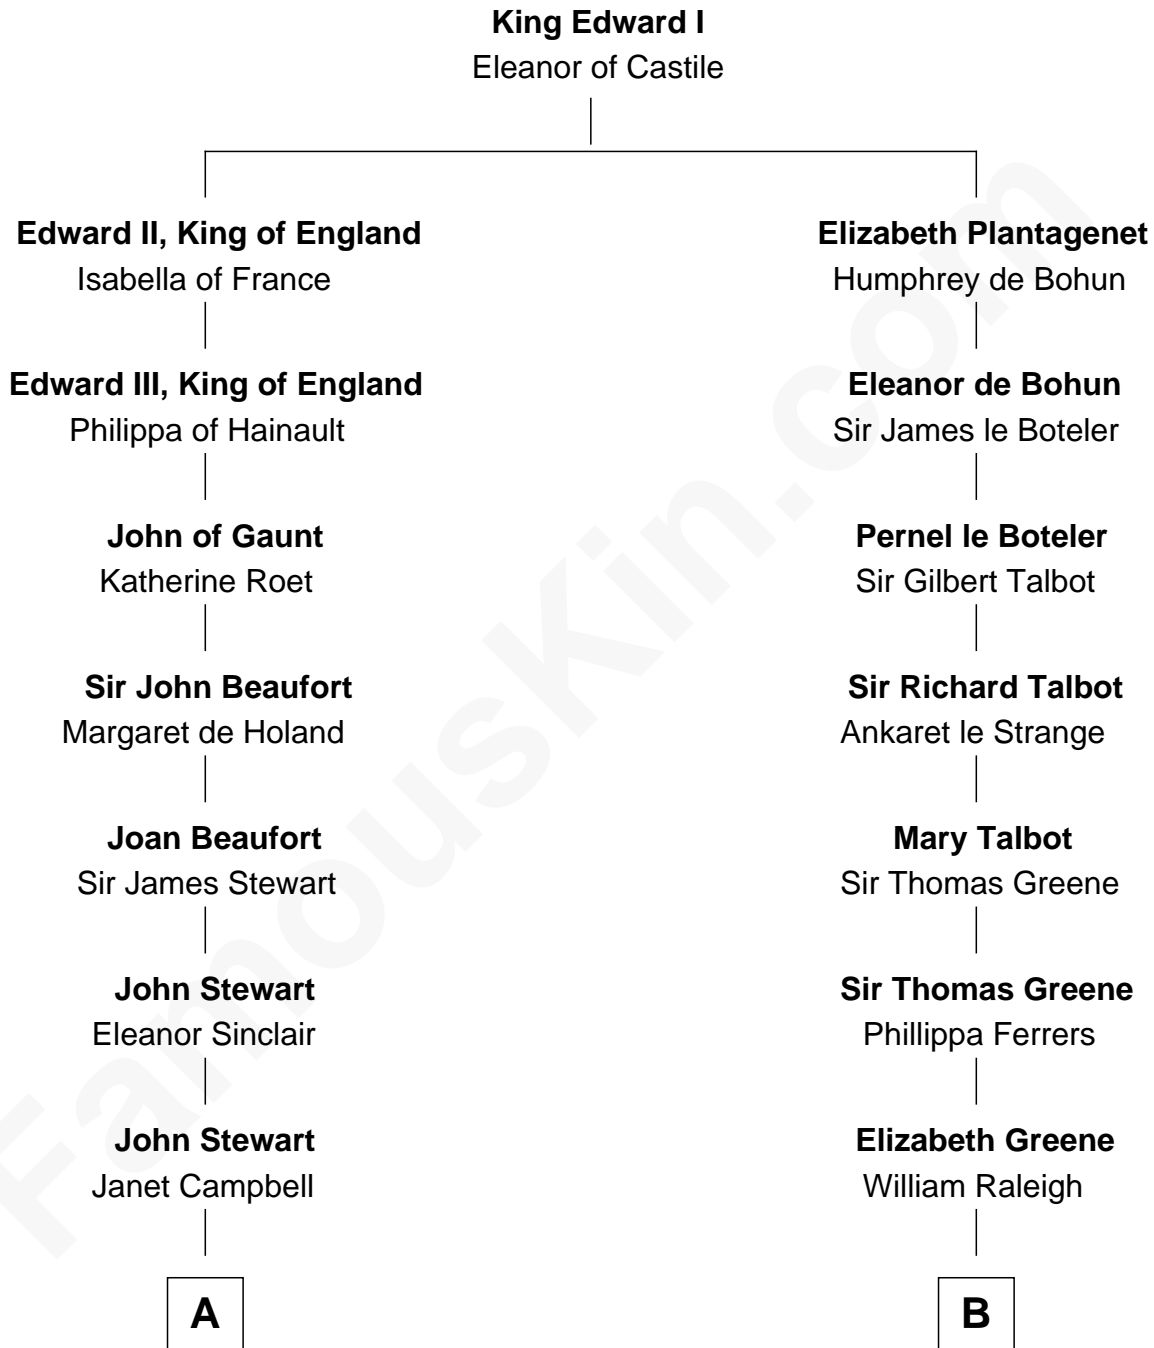

FamousKin.com
Relationship Chart of
Theodore Roosevelt
26th U.S. President

18th cousin 2 times removed of
Shanghai Pierce
Texas Cattleman

C

Martha Bulloch
Theodore Roosevelt

Theodore Roosevelt
26th U.S. President

D

Ambless Wilbore
Nathaniel Stoddard

Susanna Stoddard
Isaac Pearce

Jonathan D. Pearce
Hanna Phillips Head

Shanghai Pierce
Texas Cattleman

FamousKin.com