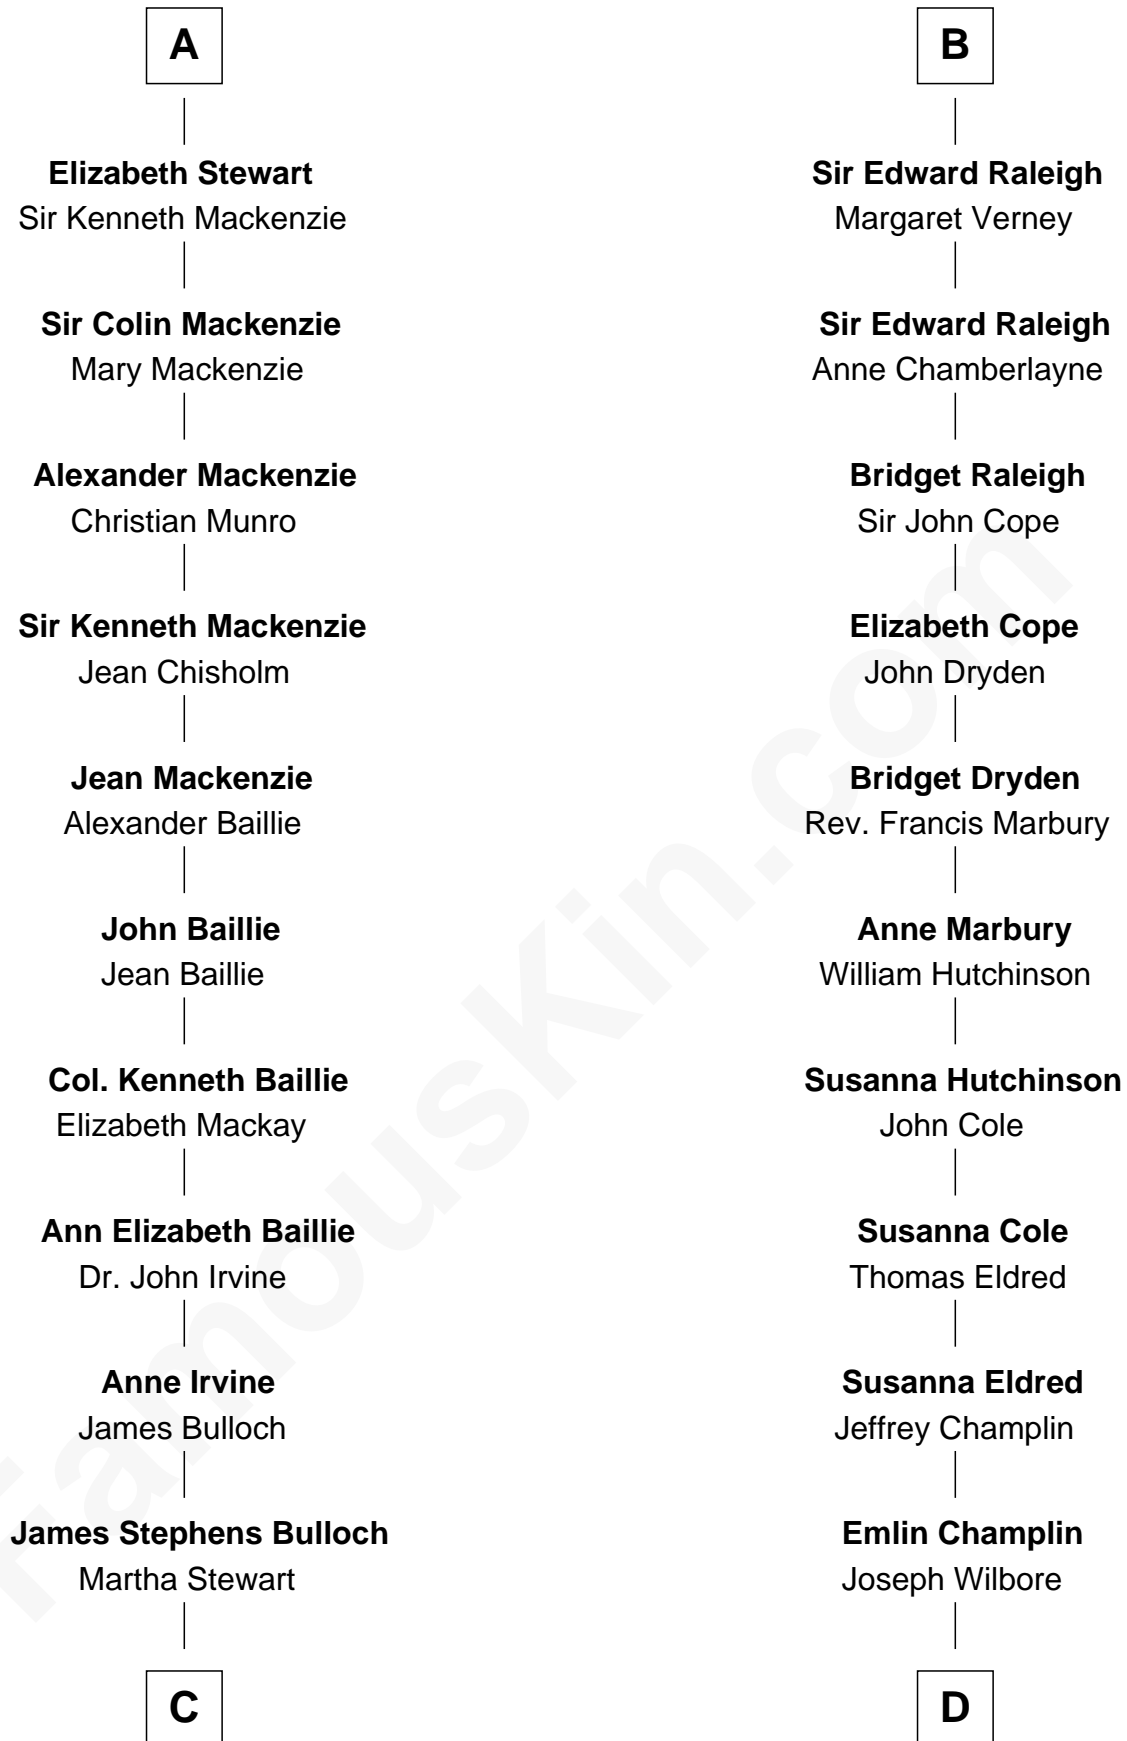

FamousKin.com
Relationship Chart of
Theodore Roosevelt
26th U.S. President

18th cousin 2 times removed of
Shanghai Pierce
Texas Cattleman

C

Martha Bulloch
Theodore Roosevelt

Theodore Roosevelt
26th U.S. President

D

Ambless Wilbore
Nathaniel Stoddard

Susanna Stoddard
Isaac Pearce

Jonathan D. Pearce
Hanna Phillips Head

Shanghai Pierce
Texas Cattleman

FamousKin.com