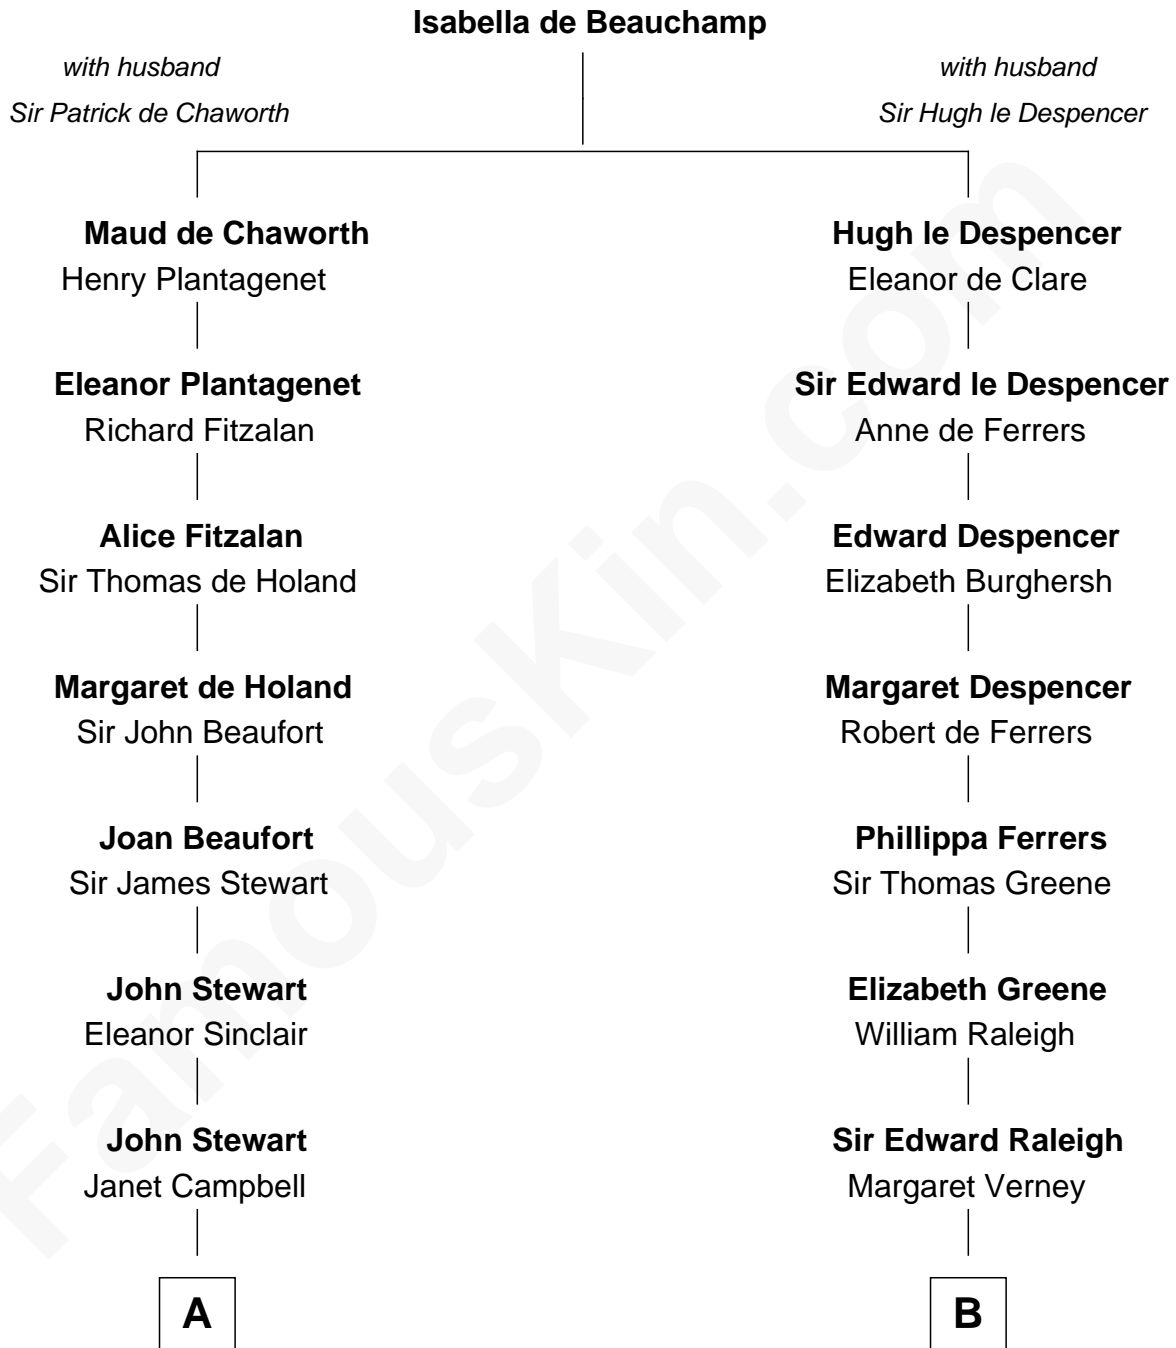

FamousKin.com
Relationship Chart of
Theodore Roosevelt
26th U.S. President

18th cousin 1 time removed of
Shanghai Pierce
Texas Cattleman

C

Martha Bulloch
Theodore Roosevelt

Theodore Roosevelt
26th U.S. President

D

Susanna Stoddard
Isaac Pearce

Jonathan D. Pearce
Hanna Phillips Head

Shanghai Pierce
Texas Cattleman

FamousKin.com