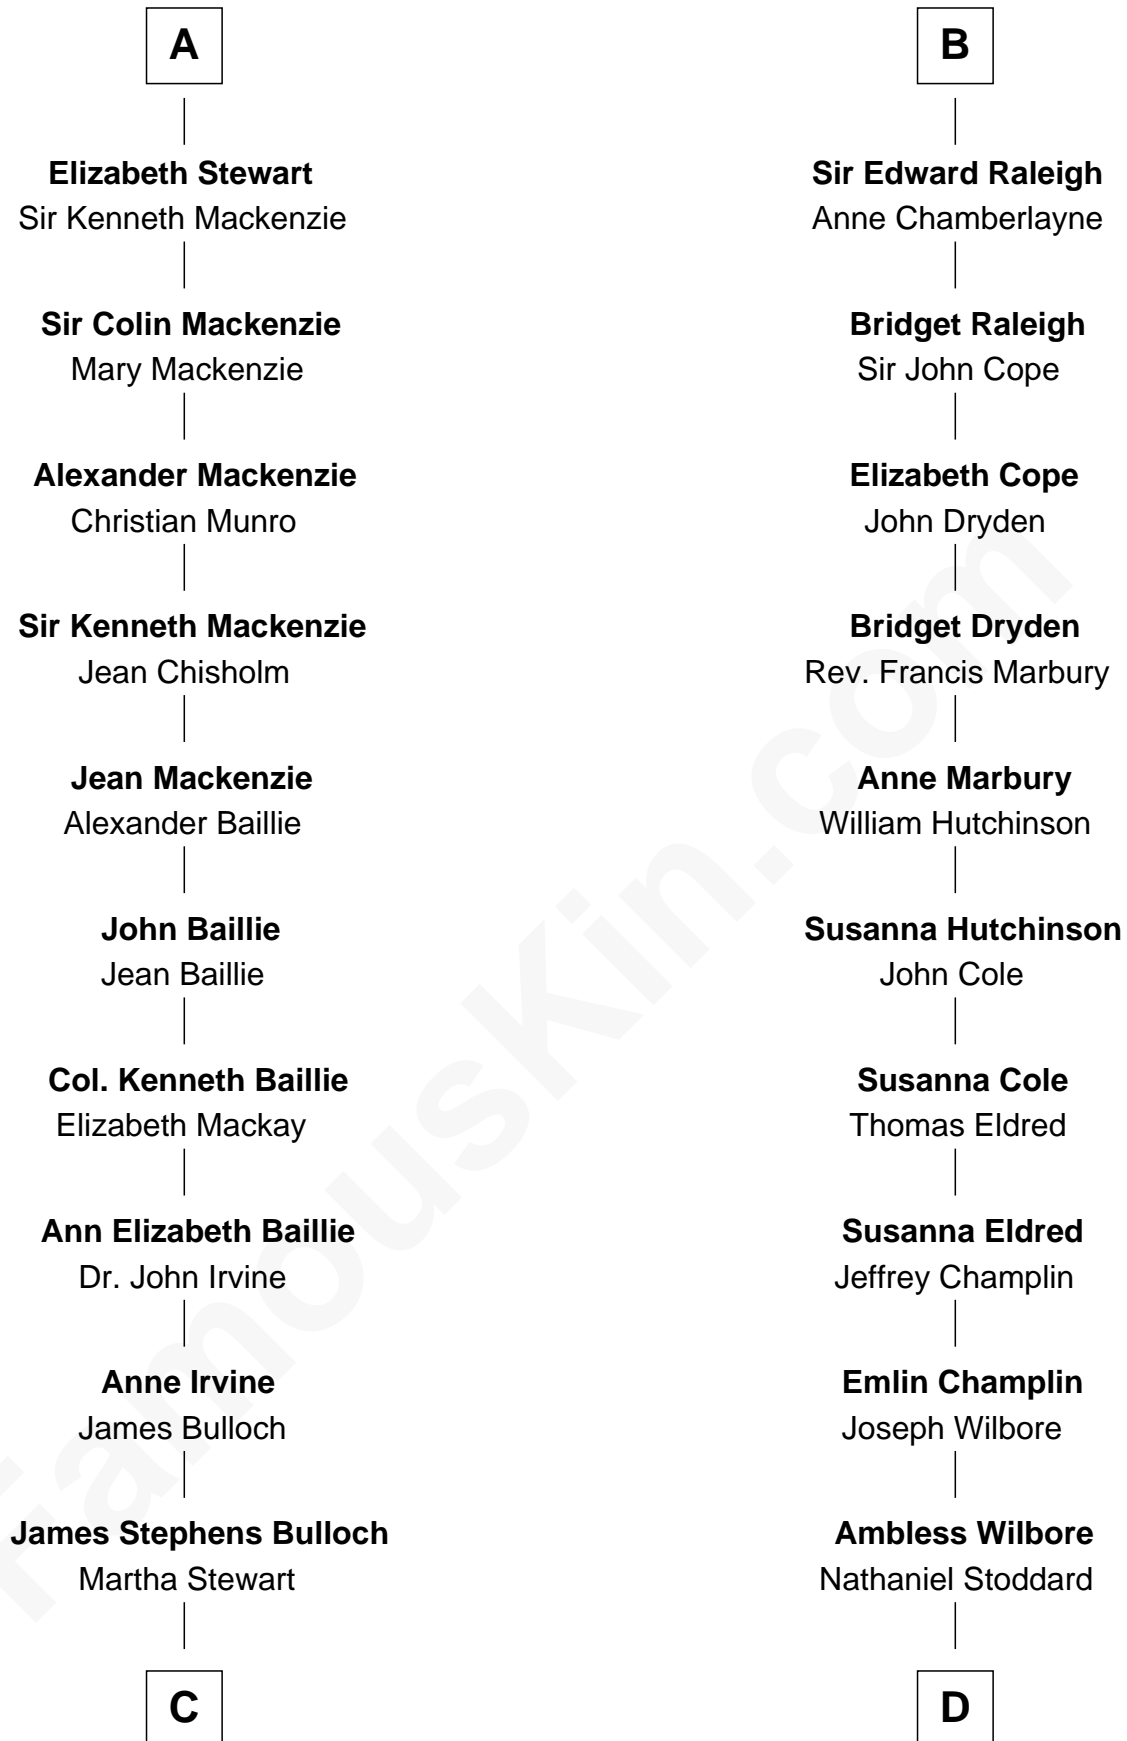

FamousKin.com
Relationship Chart of
Theodore Roosevelt
26th U.S. President

18th cousin 1 time removed of
Shanghai Pierce
Texas Cattleman

C

Martha Bulloch
Theodore Roosevelt

Theodore Roosevelt
26th U.S. President

D

Susanna Stoddard
Isaac Pearce

Jonathan D. Pearce
Hanna Phillips Head

Shanghai Pierce
Texas Cattleman

FamousKin.com