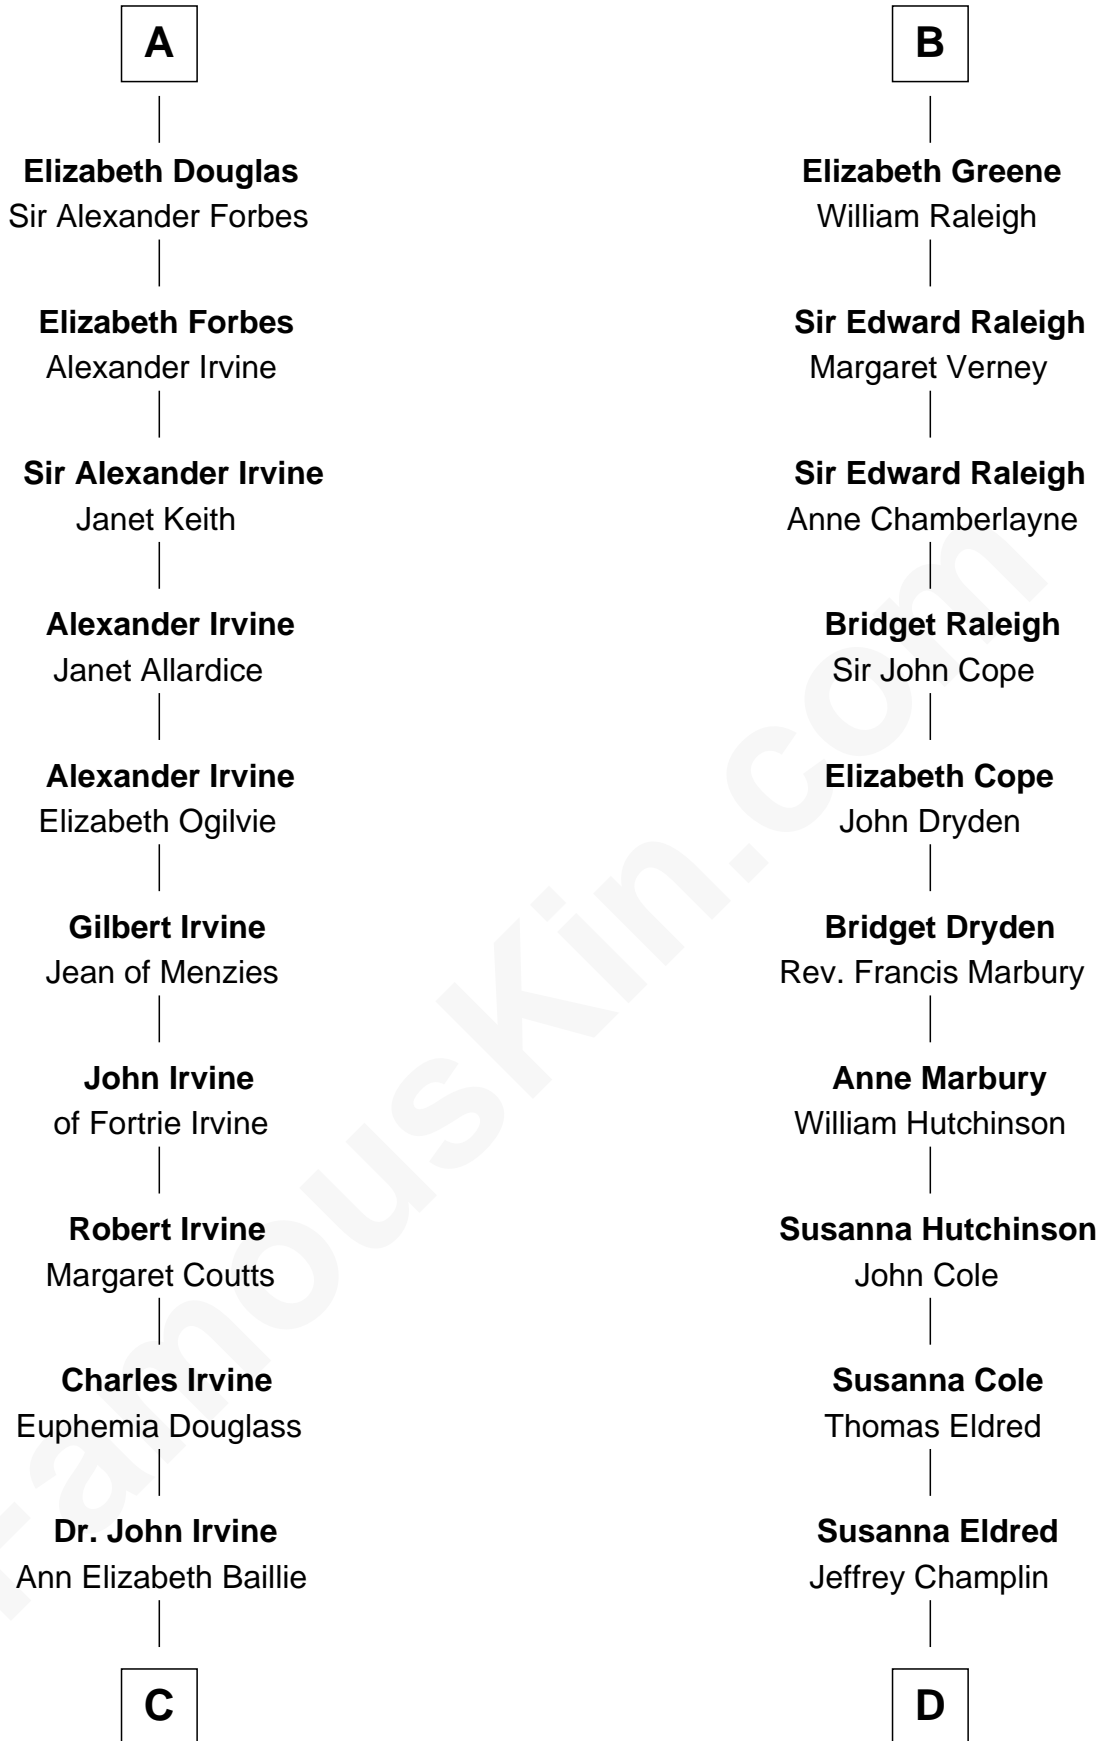

**FamousKin.com**  
**Relationship Chart of**  
**Theodore Roosevelt**  
*26th U.S. President*

**20th cousin 1 time removed of**  
**Shanghai Pierce**  
*Texas Cattleman*

**Gilbert de Clare**  
 Isabel Marshal

**C**

**Anne Irvine**  
James Bulloch

**James Stephens Bulloch**  
Martha Stewart

**Martha Bulloch**  
Theodore Roosevelt

**Theodore Roosevelt**  
*26th U.S. President*

**D**

**Emlin Champlin**  
Joseph Wilbore

**Ambless Wilbore**  
Nathaniel Stoddard

**Susanna Stoddard**  
Isaac Pearce

**Jonathan D. Pearce**  
Hanna Phillips Head

**Shanghai Pierce**  
*Texas Cattleman*