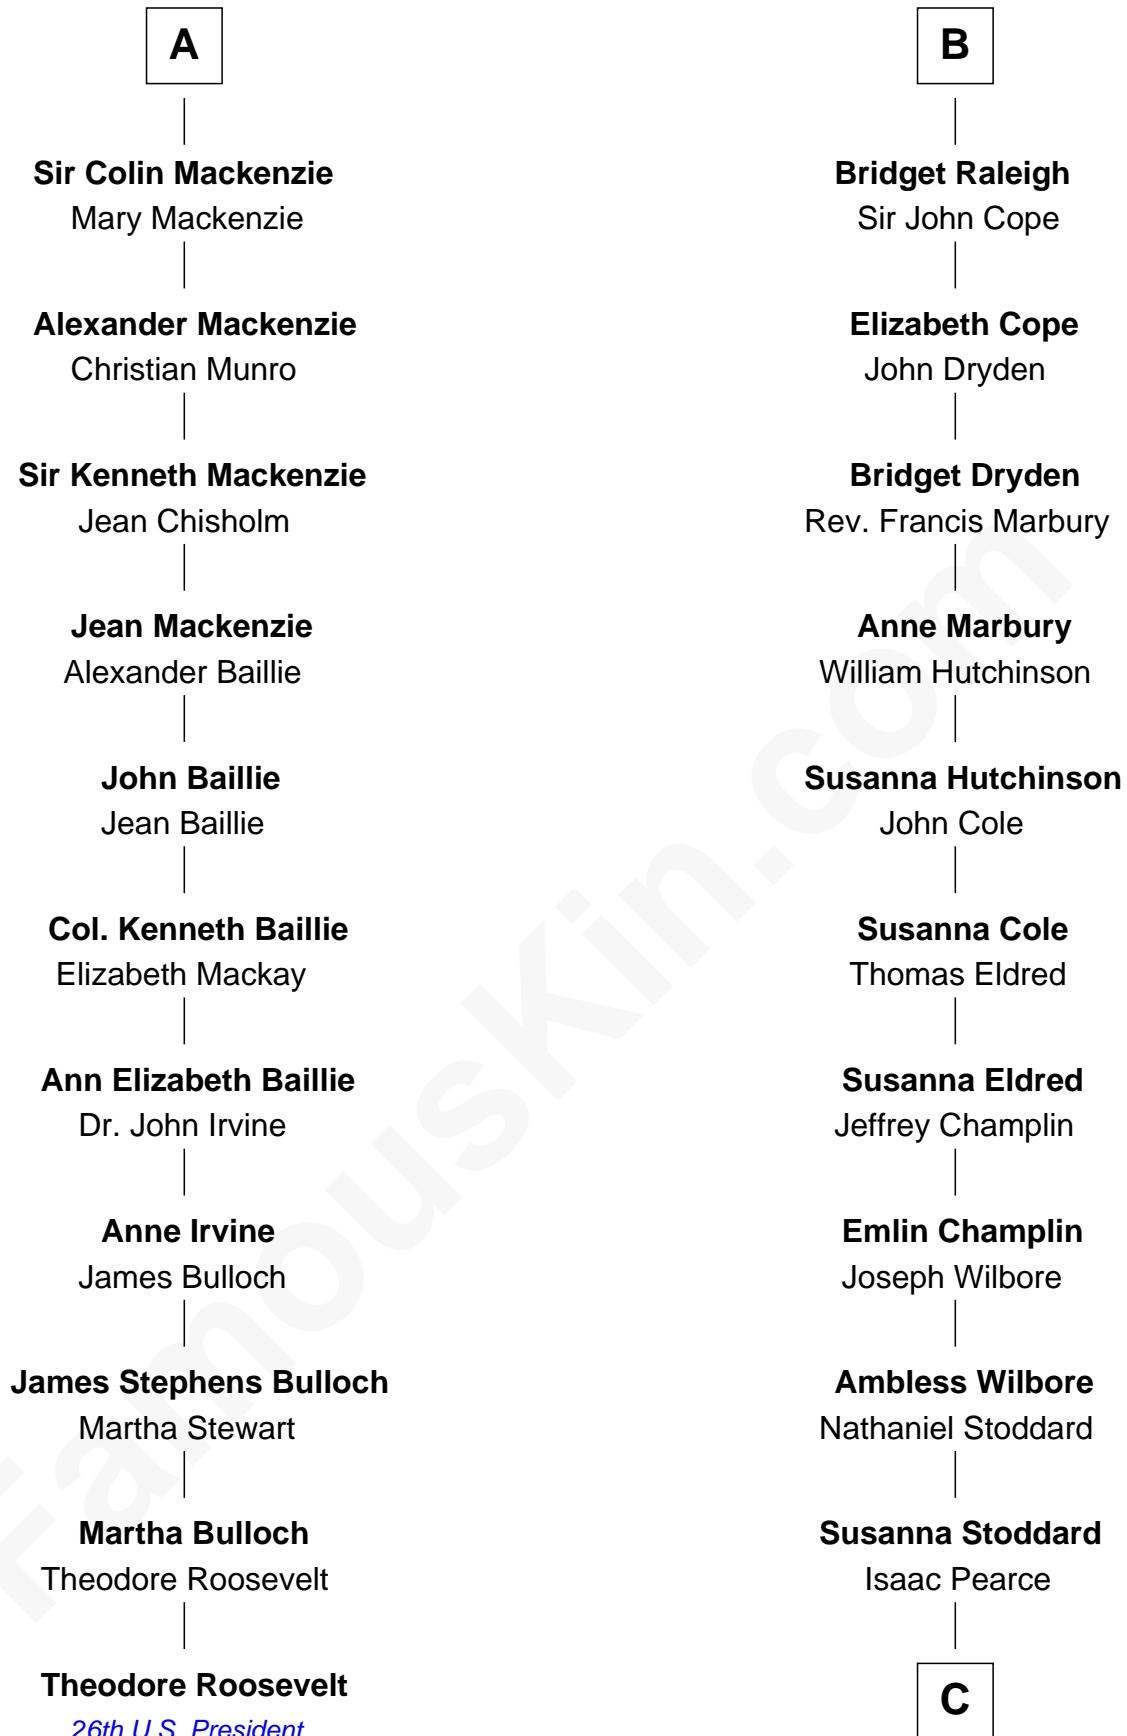

FamousKin.com
Relationship Chart of
Theodore Roosevelt
26th U.S. President

17th cousin 1 time removed of
Shanghai Pierce
Texas Cattleman

Edmund Fitzalan
 Alice de Warenne

C

Jonathan D. Pearce
Hanna Phillips Head

Shanghai Pierce
Texas Cattleman

FamousKin.com