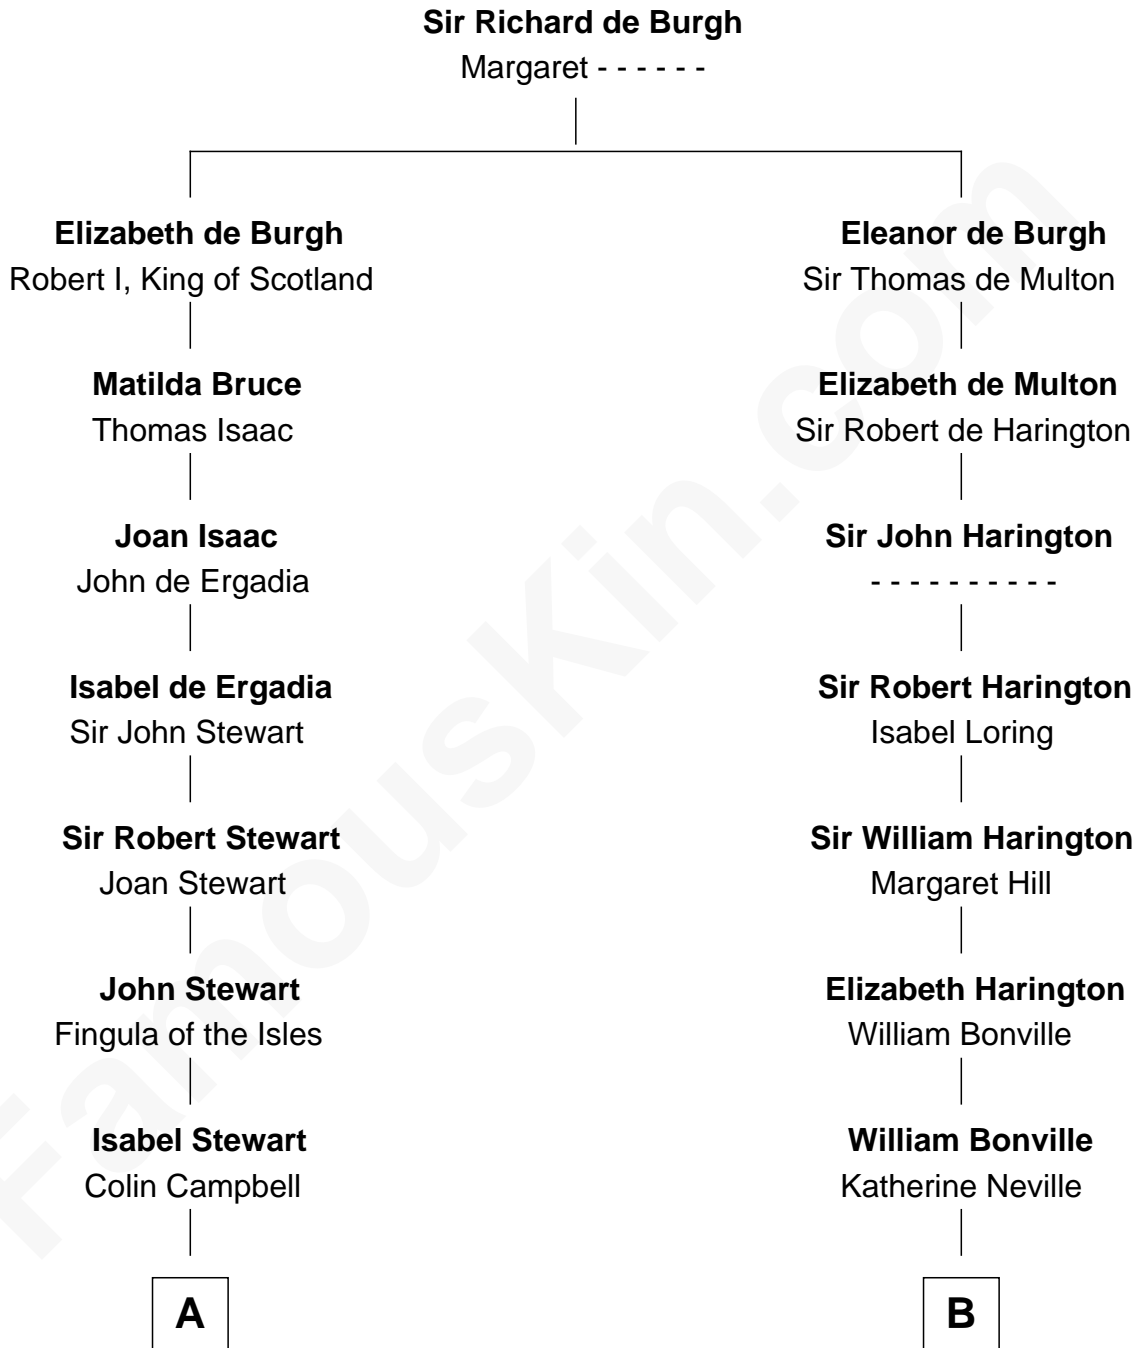

FamousKin.com
Relationship Chart of
Theodore Roosevelt
26th U.S. President

20th cousin 1 time removed of
Alan Shepard
Mercury and Apollo Astronaut

C

Anne Irvine
James Bulloch

James Stephens Bulloch
Martha Stewart

Martha Bulloch
Theodore Roosevelt

Theodore Roosevelt
26th U.S. President

D

Bradbury Bartlett
Mary True

Thomas Bradbury Bartlett
Victoria Elizabeth Williams Cilley

Annie Elizabeth Bartlett
Frederick Johnson Shepard