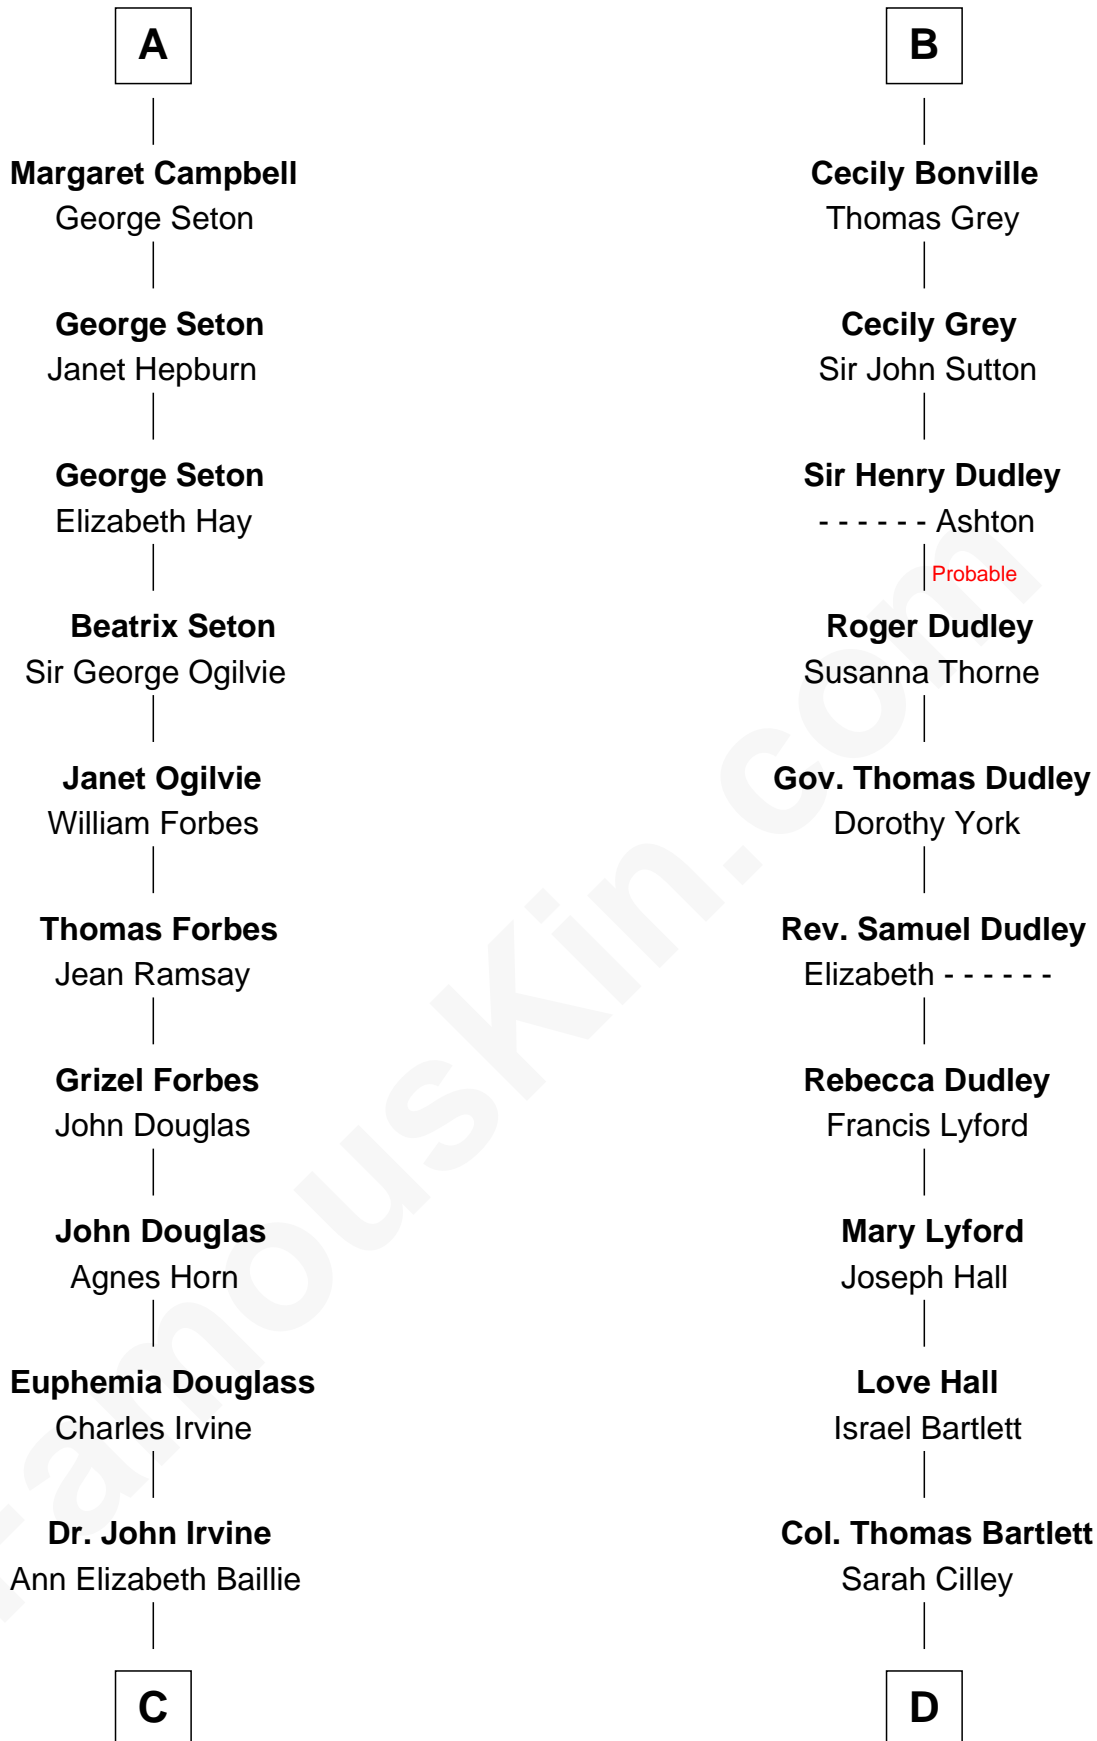

FamousKin.com
Relationship Chart of
Theodore Roosevelt
26th U.S. President

20th cousin 1 time removed of
Alan Shepard
Mercury and Apollo Astronaut

C

Anne Irvine
James Bulloch

James Stephens Bulloch
Martha Stewart

Martha Bulloch
Theodore Roosevelt

Theodore Roosevelt
26th U.S. President

D

Bradbury Bartlett
Mary True

Thomas Bradbury Bartlett
Victoria Elizabeth Williams Cilley

Annie Elizabeth Bartlett
Frederick Johnson Shepard