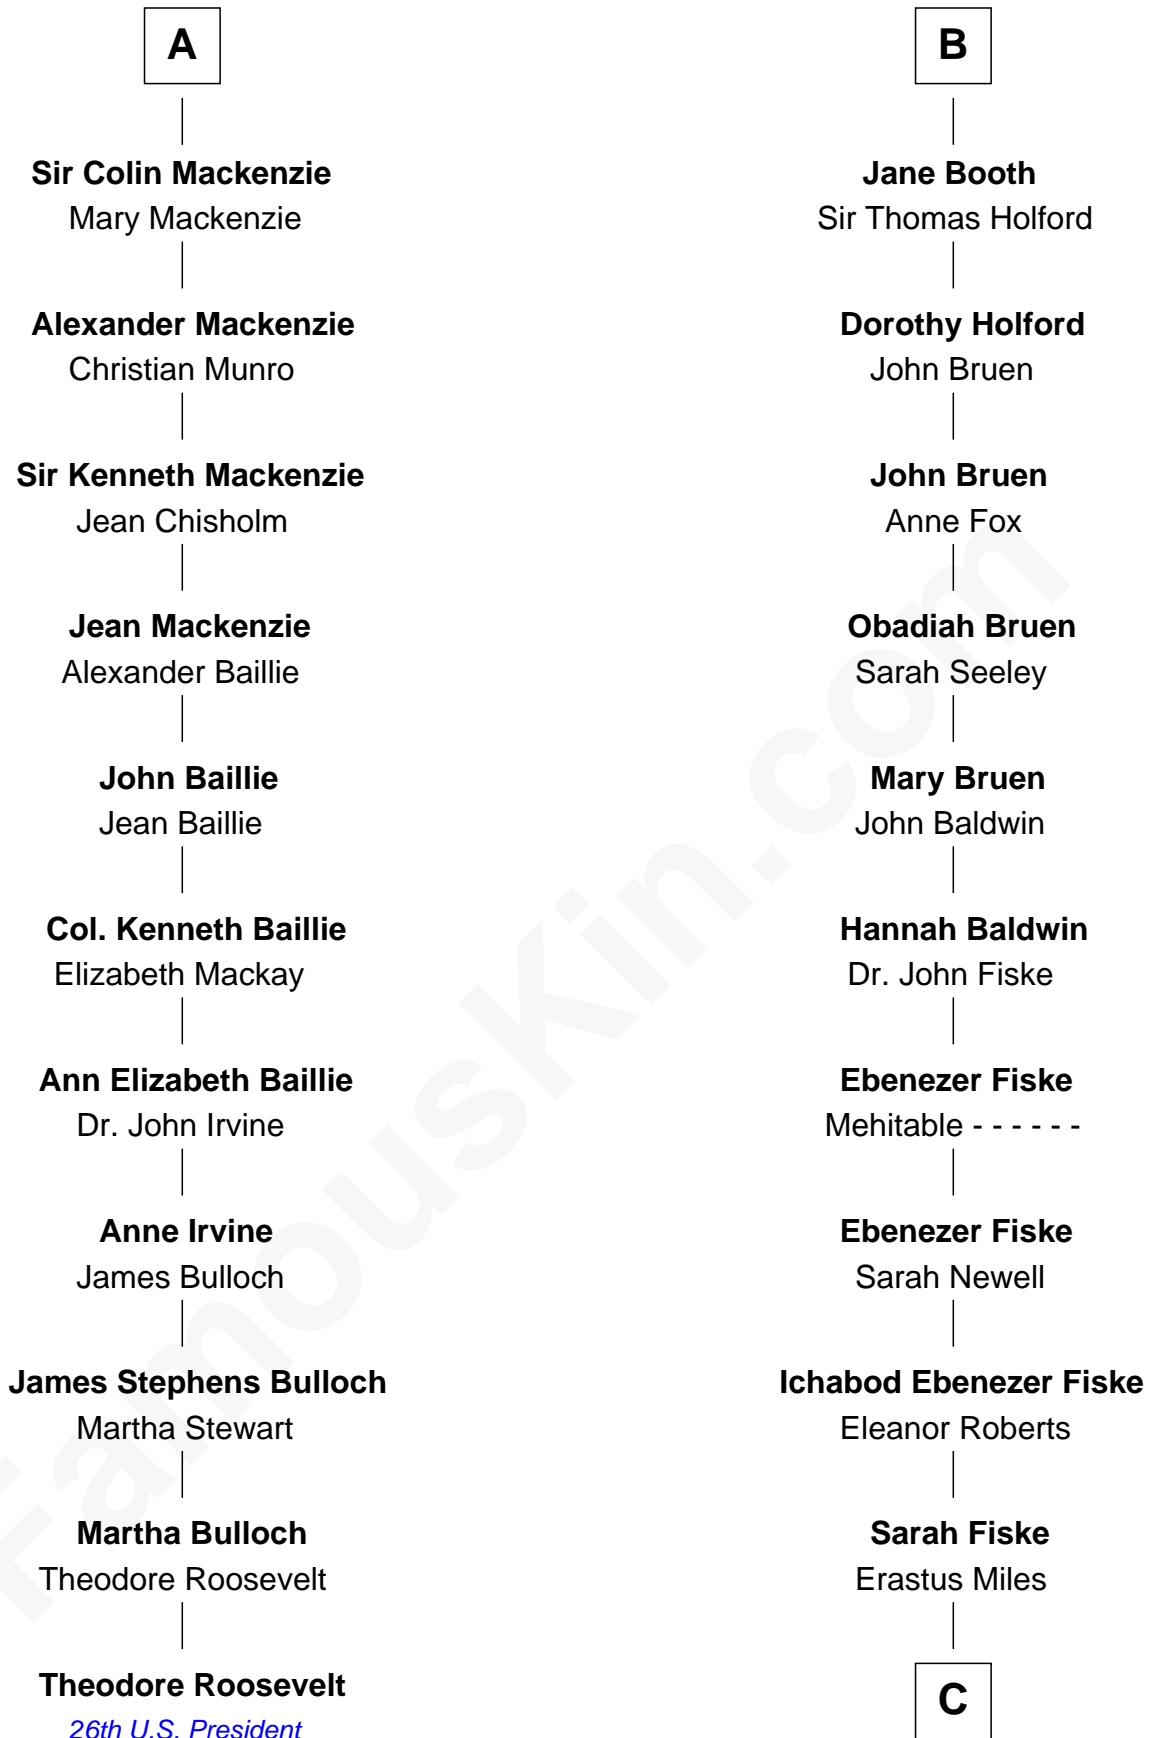

FamousKin.com
Relationship Chart of
Theodore Roosevelt
26th U.S. President

17th cousin 3 times removed of
Christian Herter
59th Governor of Massachusetts

C

—
Archibald Miles

Mary Treese

—
Mary Miles

Christian Herter

—
Albert Herter

Adele McGinnis

—
Christian Herter

59th Governor of Massachusetts