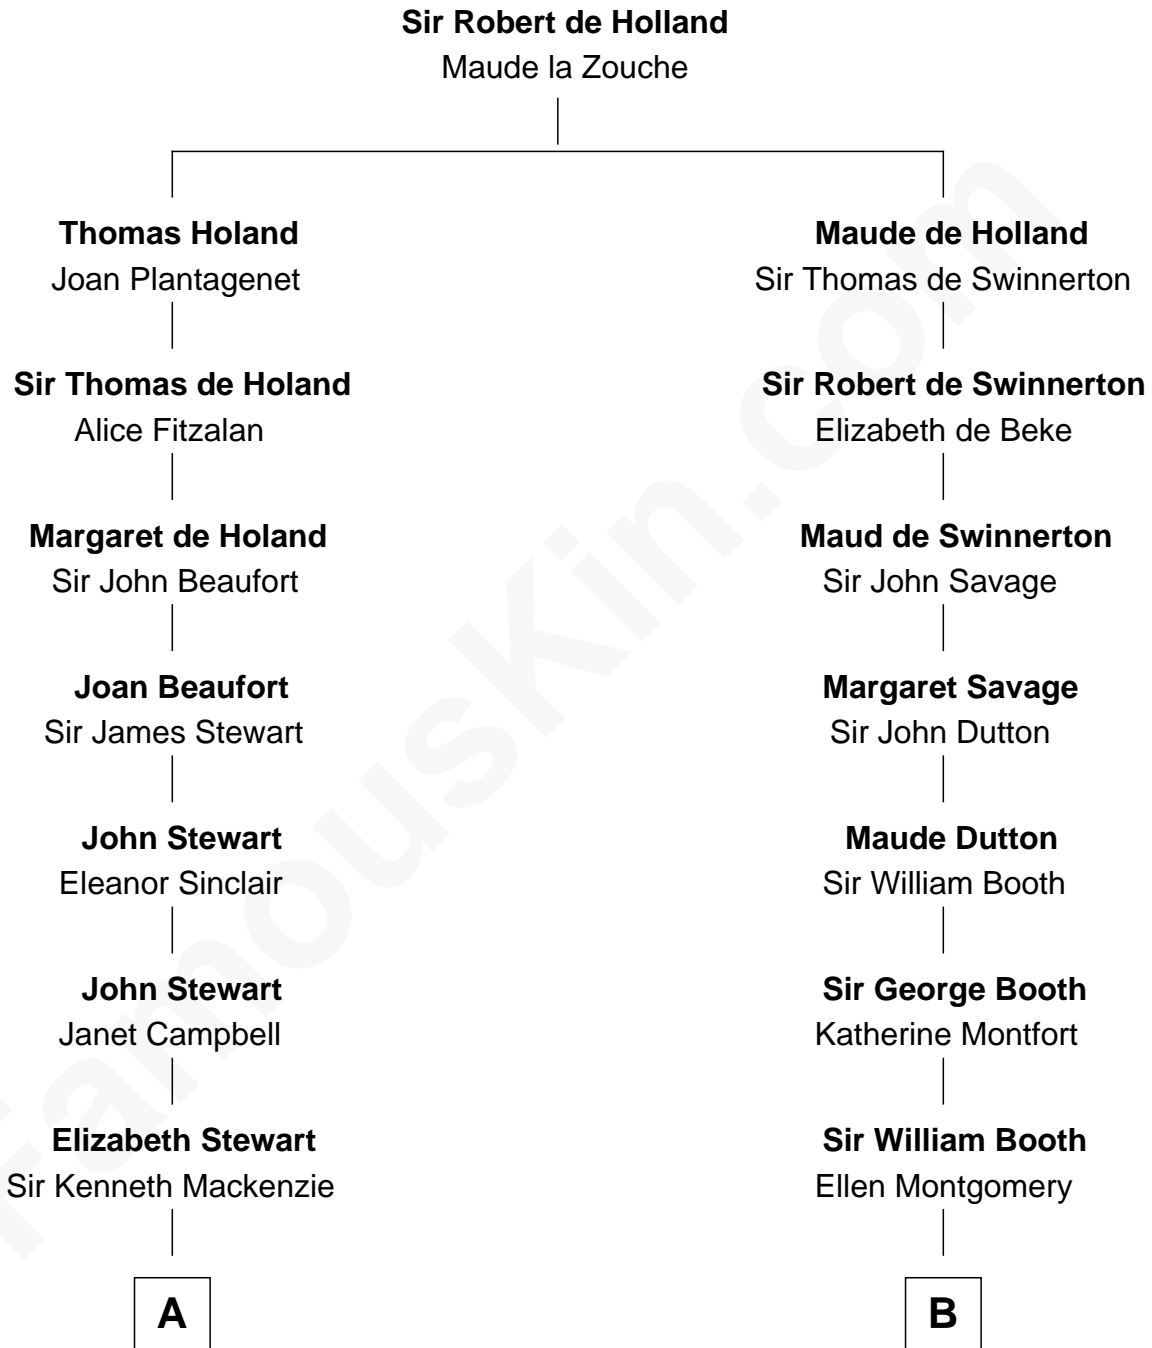

FamousKin.com
Relationship Chart of
Theodore Roosevelt
26th U.S. President

17th cousin 3 times removed of
Christian Herter
59th Governor of Massachusetts

C

—
Archibald Miles

Mary Treese

—
Mary Miles

Christian Herter

—
Albert Herter

Adele McGinnis

—
Christian Herter

59th Governor of Massachusetts