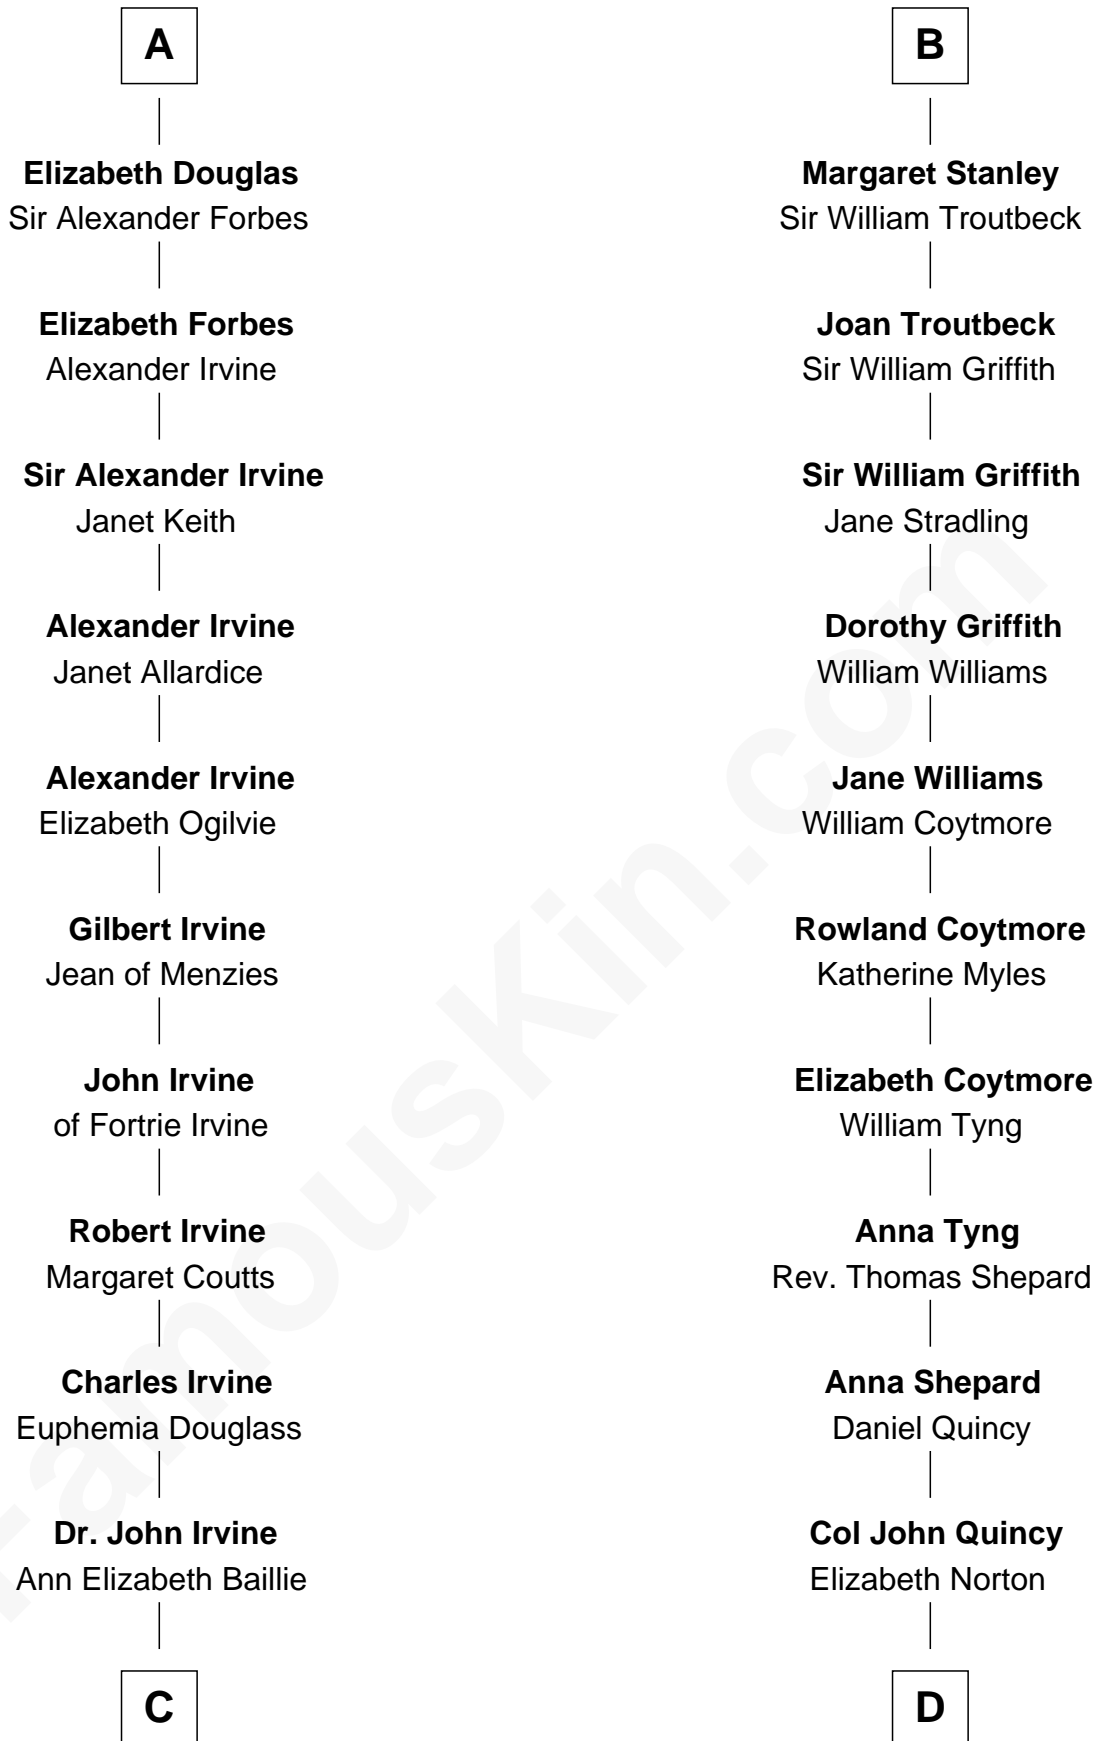

FamousKin.com
Relationship Chart of
Theodore Roosevelt
26th U.S. President

19th cousin 1 time removed of
John Quincy Adams
6th U.S. President

C

Anne Irvine
James Bulloch

James Stephens Bulloch
Martha Stewart

Martha Bulloch
Theodore Roosevelt

Theodore Roosevelt
26th U.S. President

D

Elizabeth Quincy
Rev. William Smith

Abigail Quincy Smith
John Adams

John Quincy Adams
6th U.S. President

FamousKin.com