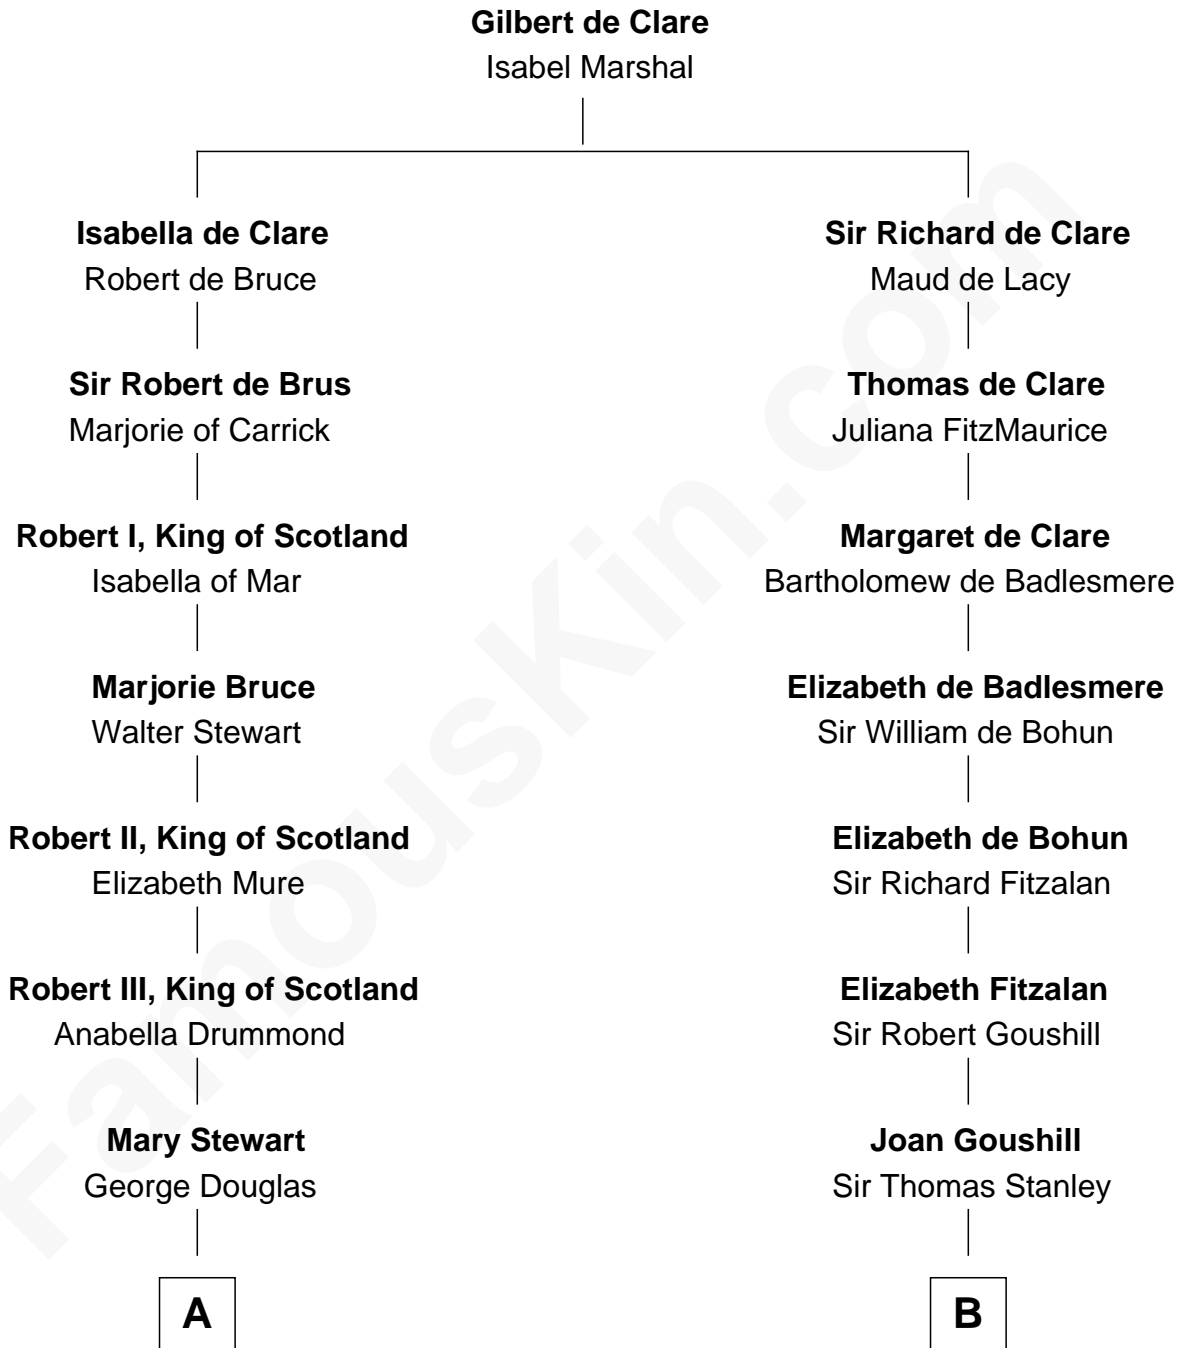

FamousKin.com
Relationship Chart of
Theodore Roosevelt
26th U.S. President

19th cousin 1 time removed of
John Quincy Adams
6th U.S. President

C

Anne Irvine
James Bulloch

James Stephens Bulloch
Martha Stewart

Martha Bulloch
Theodore Roosevelt

Theodore Roosevelt
26th U.S. President

D

Elizabeth Quincy
Rev. William Smith

Abigail Quincy Smith
John Adams

John Quincy Adams
6th U.S. President

FamousKin.com