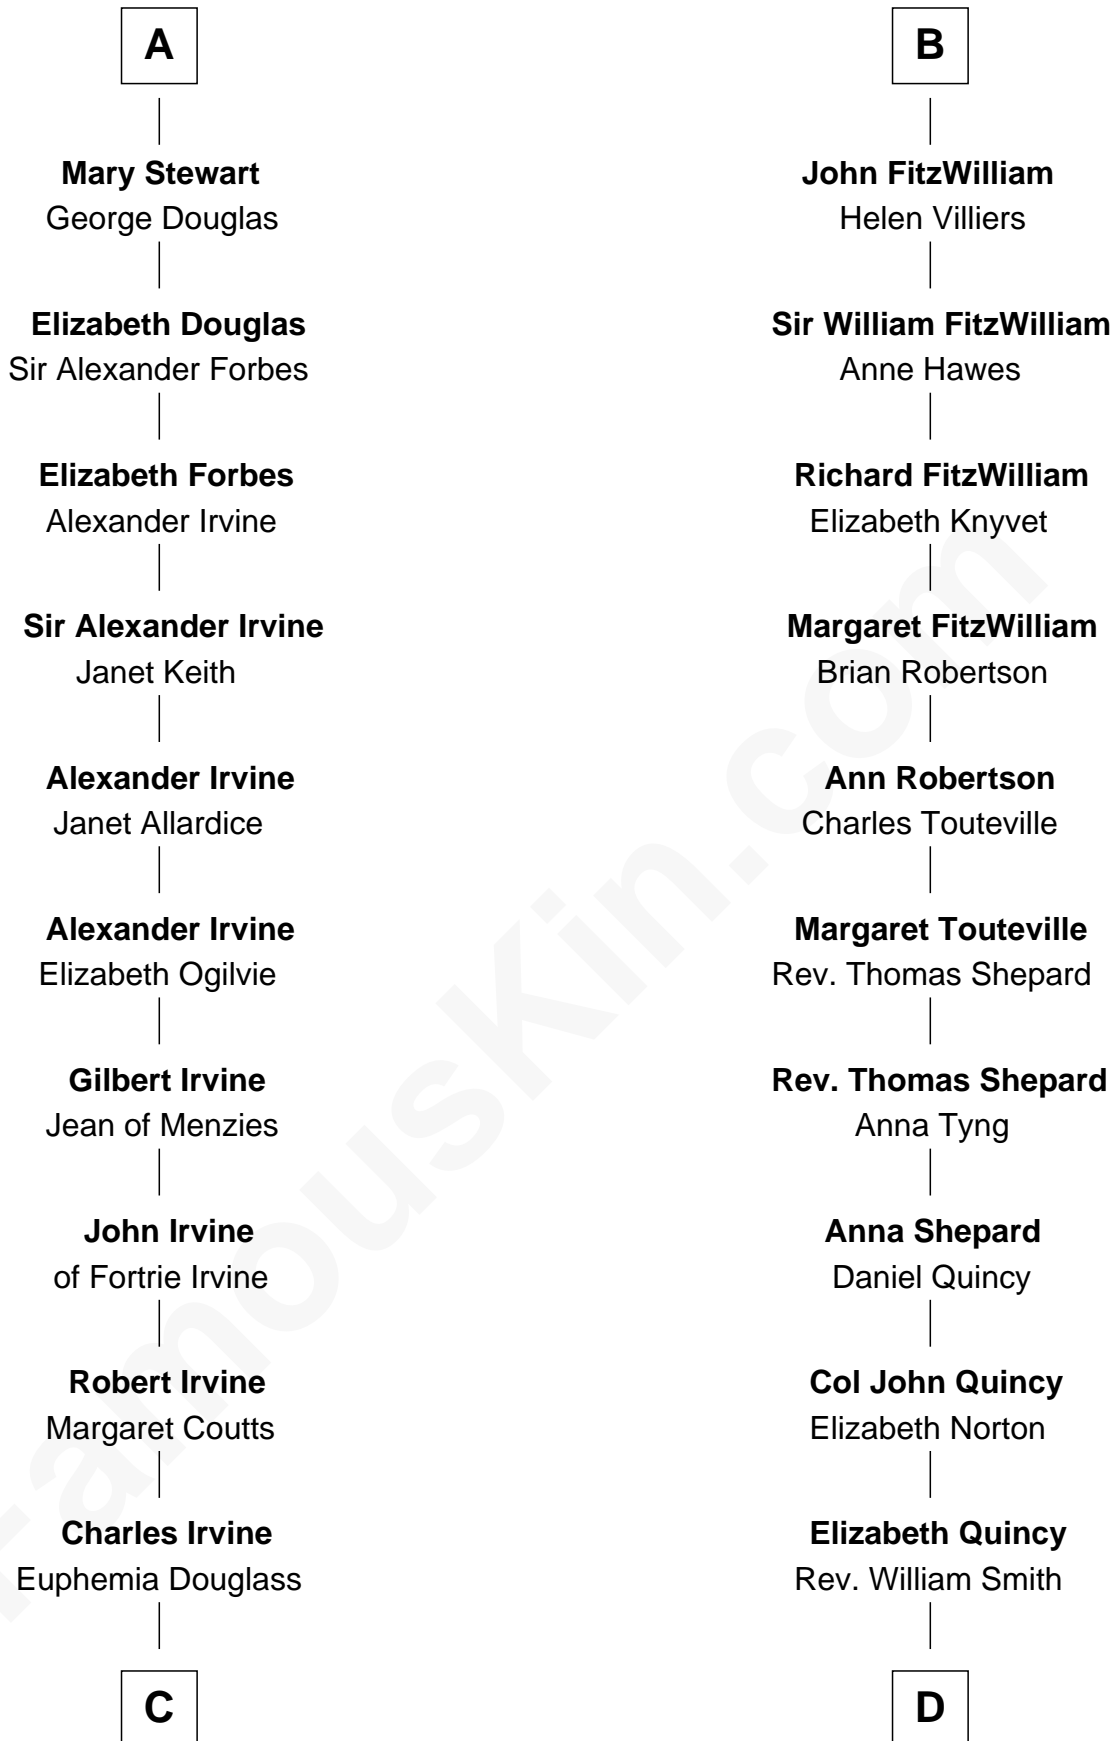

**FamousKin.com**  
**Relationship Chart of**  
**Theodore Roosevelt**  
*26th U.S. President*

18th cousin 3 times removed of  
**John Quincy Adams**  
*6th U.S. President*

**C**

**Dr. John Irvine**  
Ann Elizabeth Baillie

**Anne Irvine**  
James Bulloch

**James Stephens Bulloch**  
Martha Stewart

**Martha Bulloch**  
Theodore Roosevelt

**Theodore Roosevelt**  
*26th U.S. President*

**D**

**Abigail Quincy Smith**  
John Adams