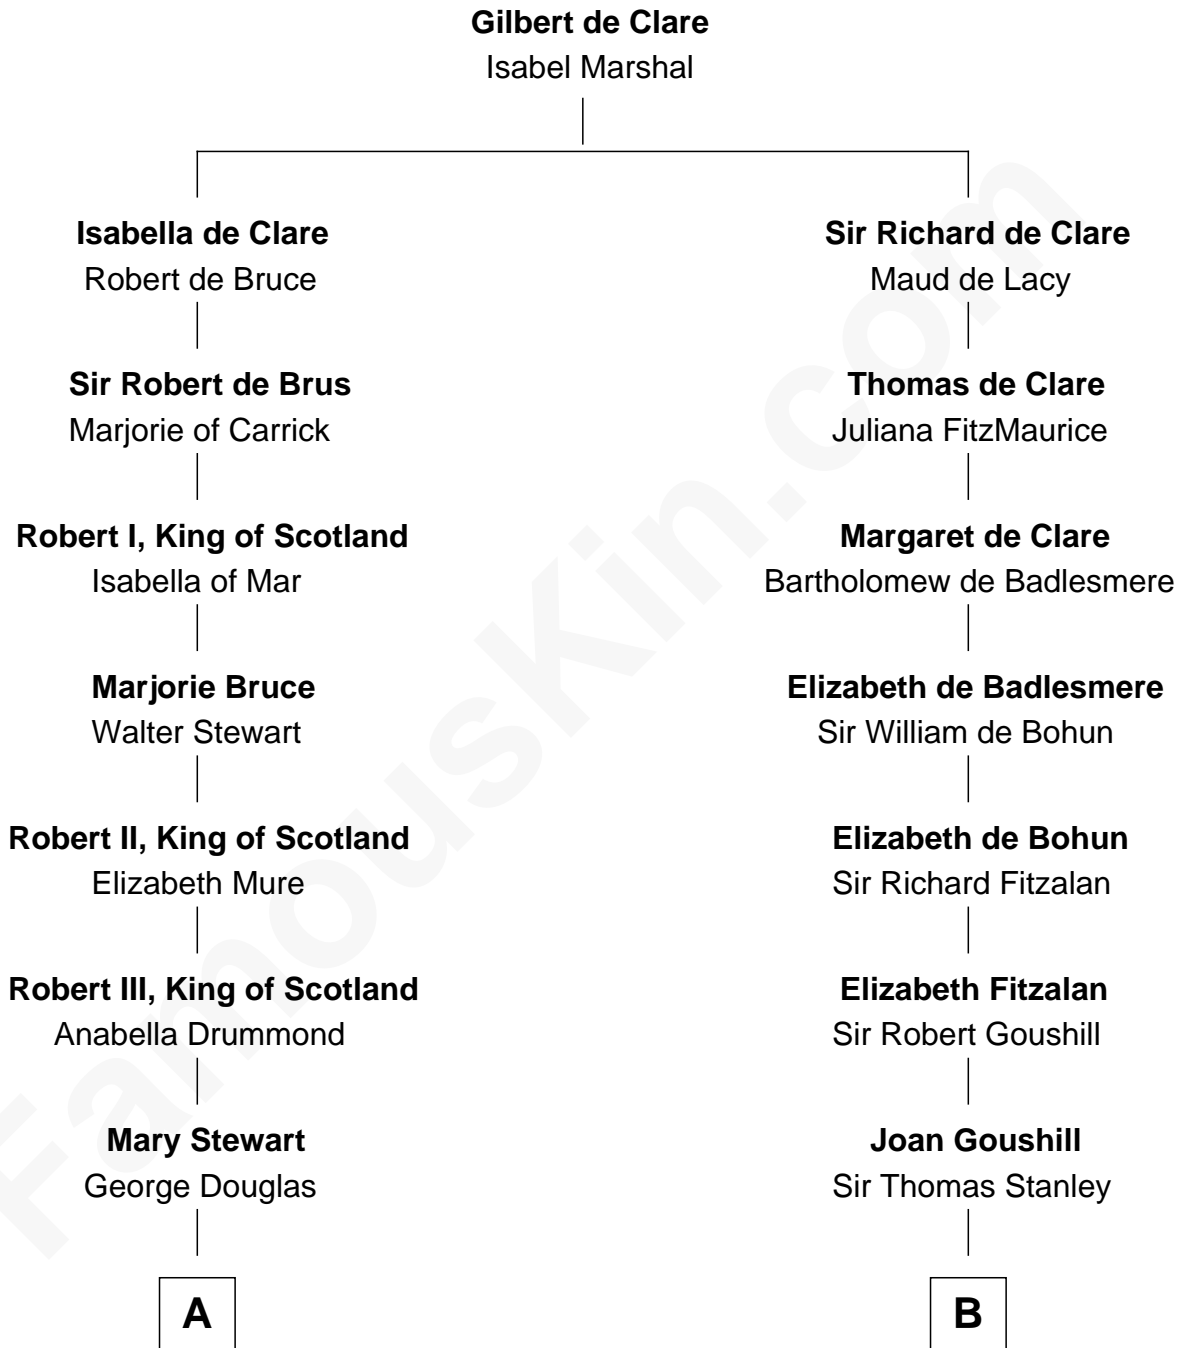

FamousKin.com
Relationship Chart of
Theodore Roosevelt
26th U.S. President

18th cousin 2 times removed of

Abigail (Smith) Adams
First Lady of President John Adams

C

Anne Irvine
James Bulloch

James Stephens Bulloch
Martha Stewart

Martha Bulloch
Theodore Roosevelt

Theodore Roosevelt
26th U.S. President

D

Elizabeth Quincy
Rev. William Smith

Abigail (Smith) Adams
First Lady of John Adams

FamousKin.com