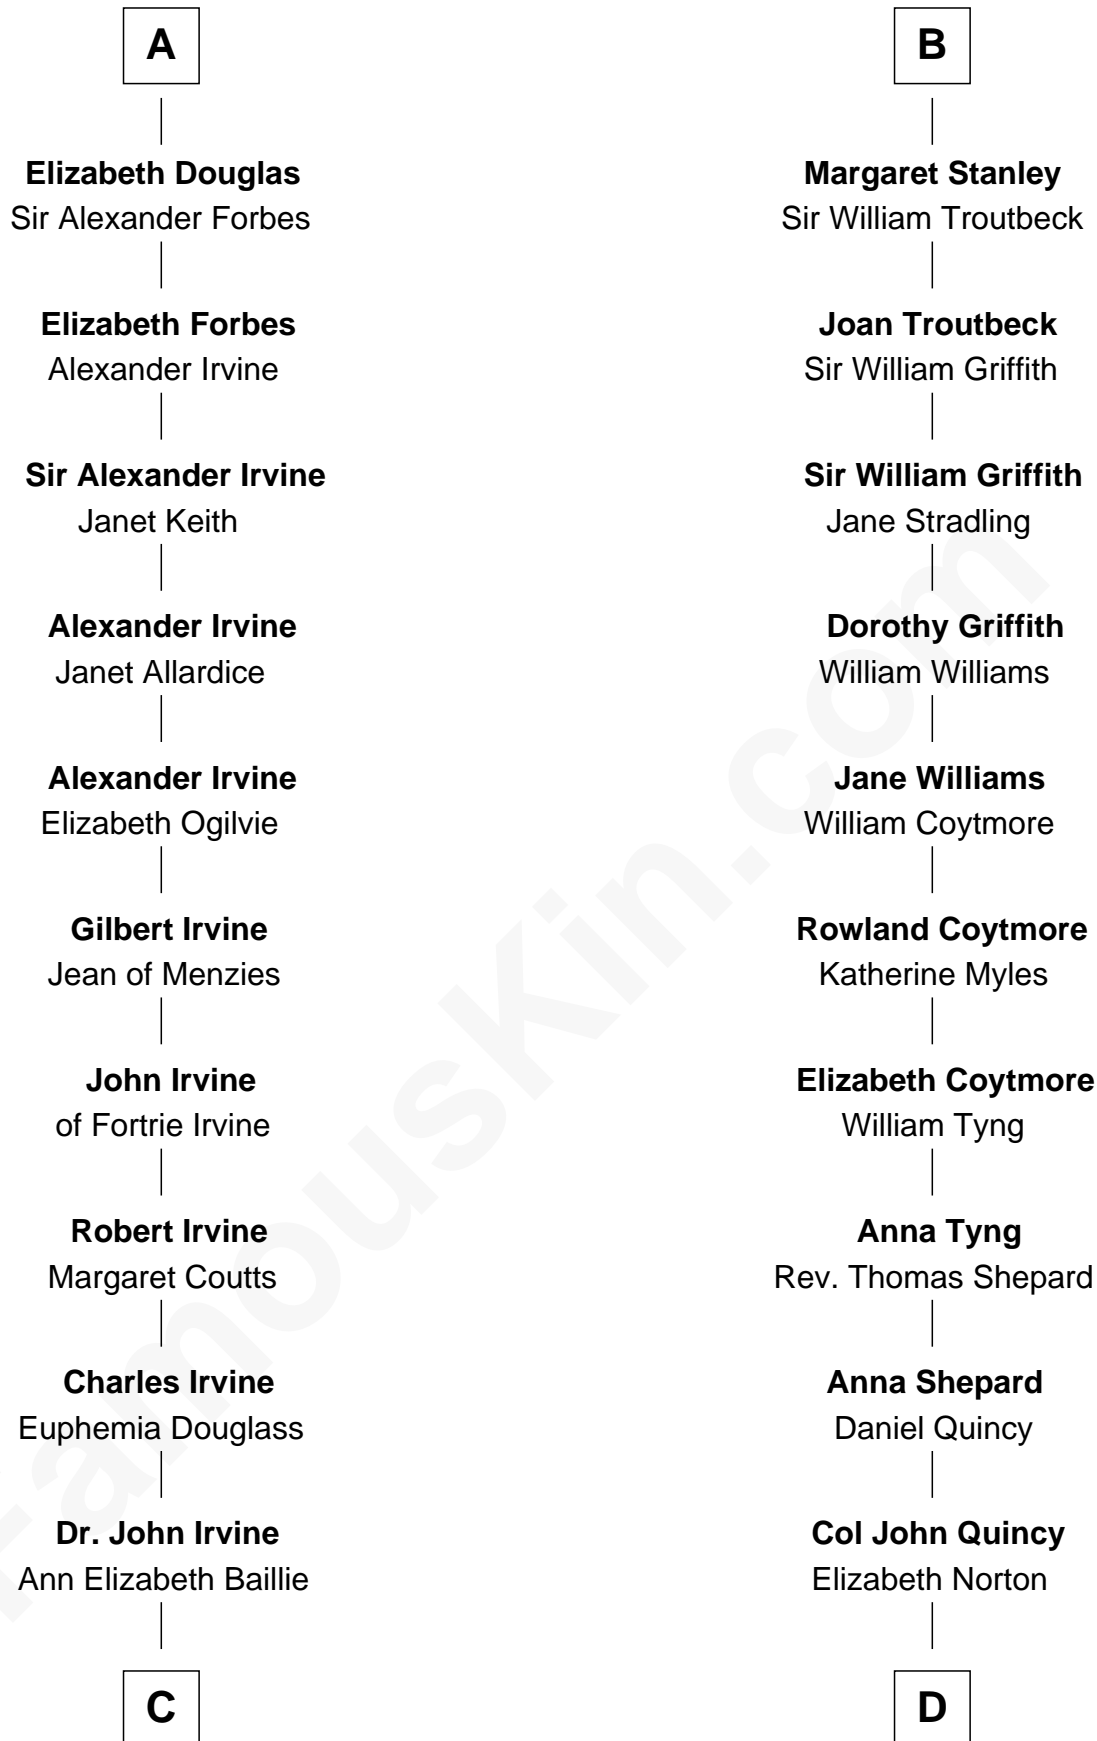

FamousKin.com
Relationship Chart of
Theodore Roosevelt
26th U.S. President

18th cousin 2 times removed of

Abigail (Smith) Adams
First Lady of President John Adams

C

Anne Irvine
James Bulloch

James Stephens Bulloch
Martha Stewart

Martha Bulloch
Theodore Roosevelt

Theodore Roosevelt
26th U.S. President

D

Elizabeth Quincy
Rev. William Smith

Abigail (Smith) Adams
First Lady of John Adams

FamousKin.com