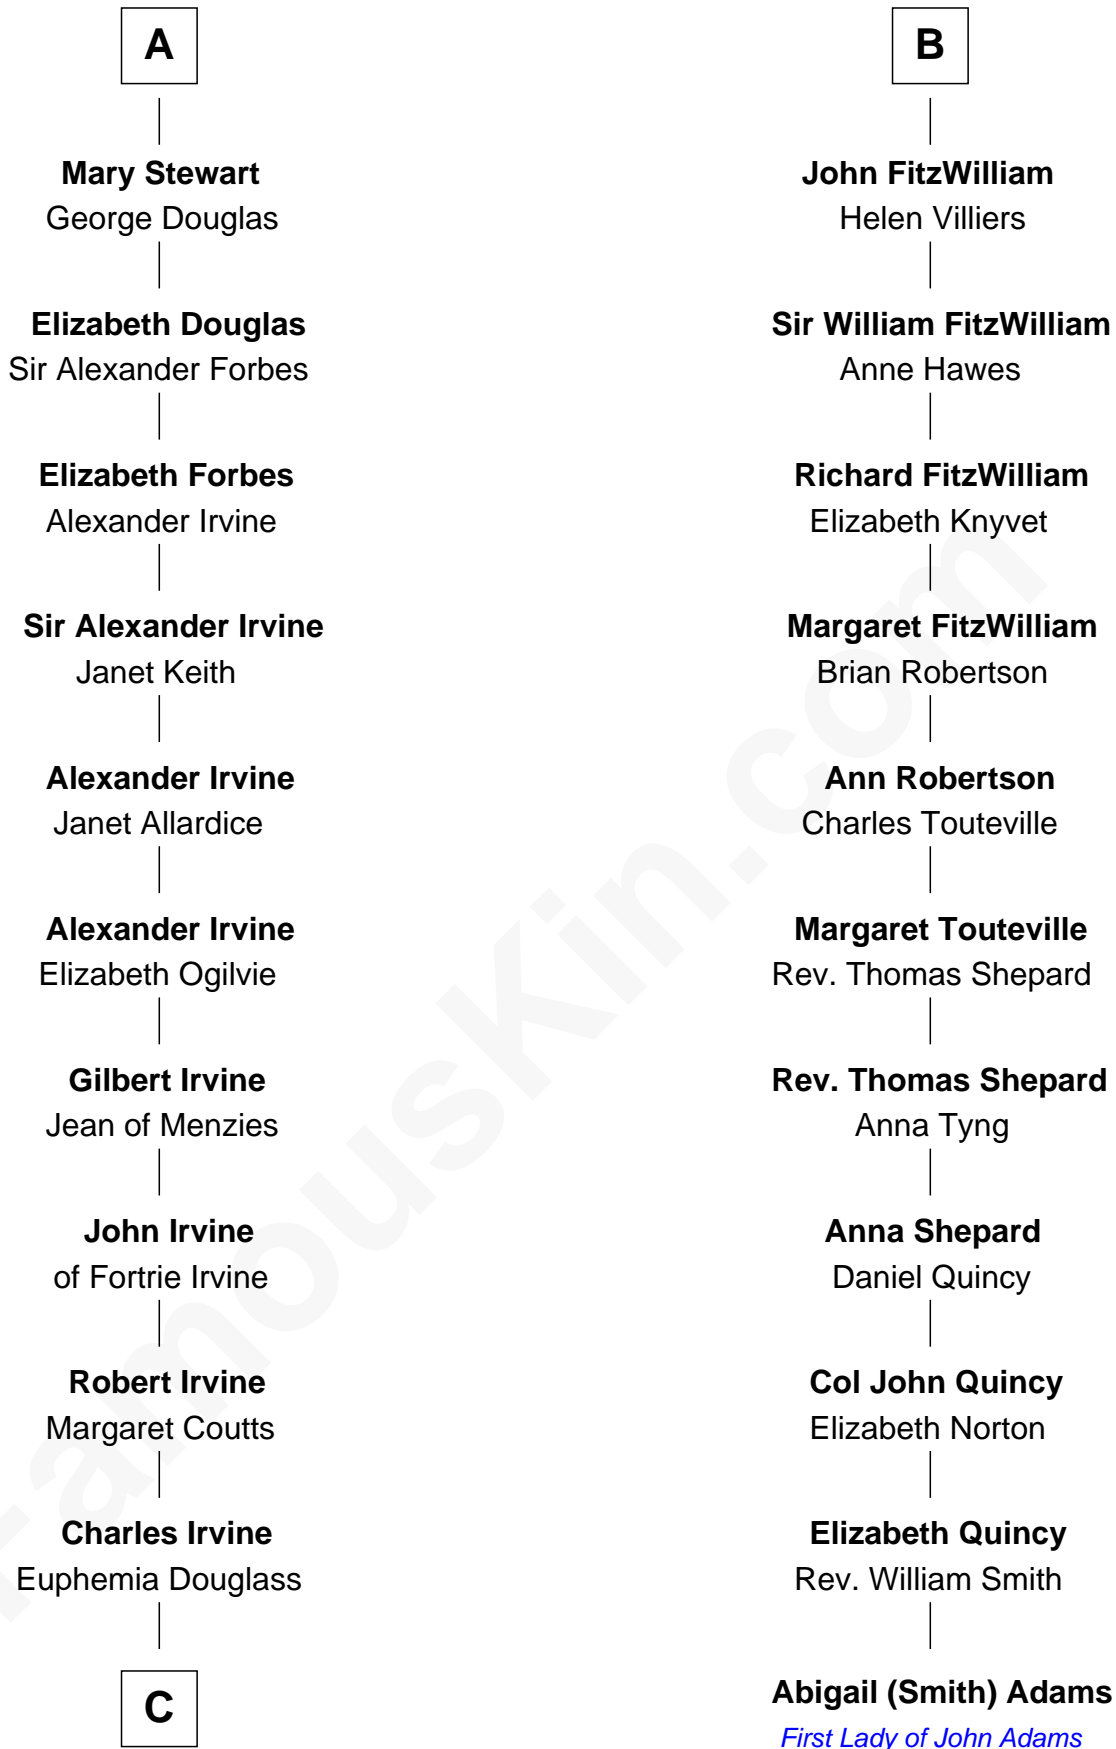

FamousKin.com
Relationship Chart of
Theodore Roosevelt
26th U.S. President

17th cousin 4 times removed of

Abigail (Smith) Adams
First Lady of President John Adams

C

—
Dr. John Irvine
Ann Elizabeth Baillie

—
Anne Irvine
James Bulloch

—
James Stephens Bulloch
Martha Stewart

—
Martha Bulloch
Theodore Roosevelt

—
Theodore Roosevelt
26th U.S. President

FamousKin.com