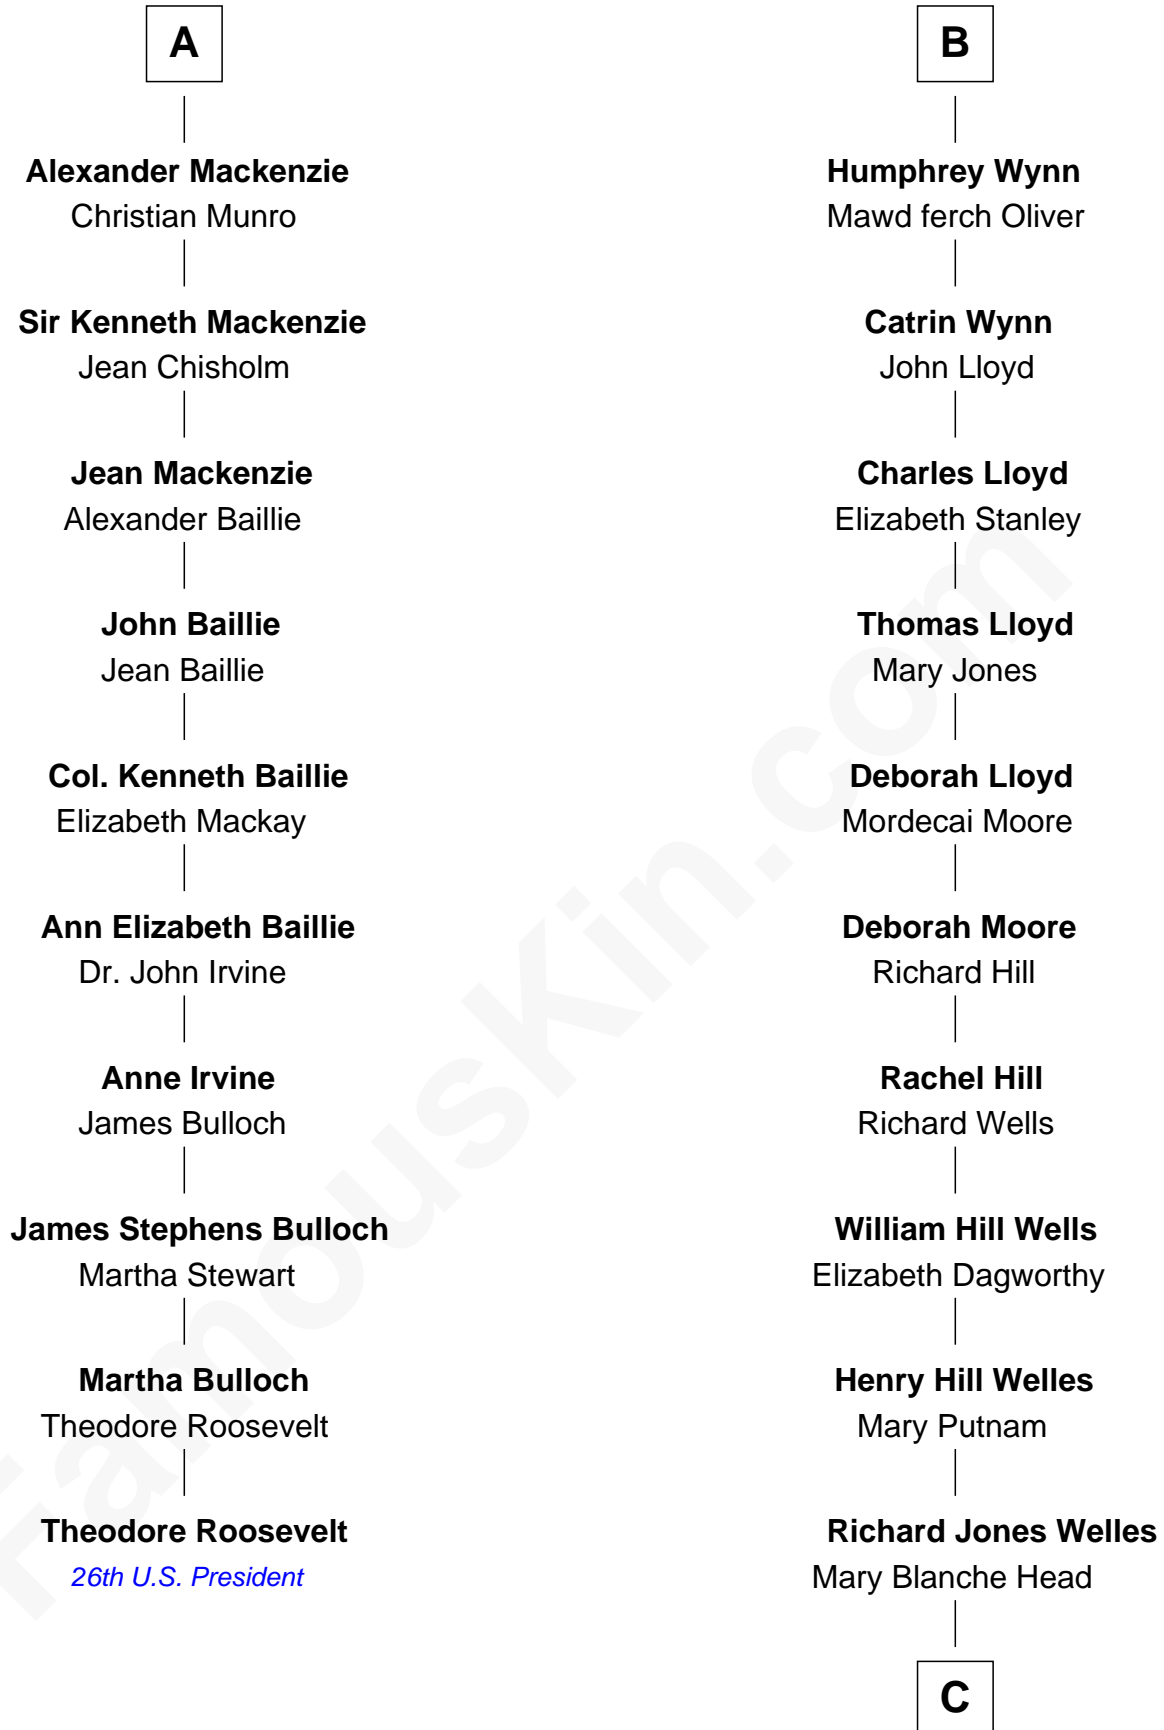

**FamousKin.com**  
**Relationship Chart of**  
**Theodore Roosevelt**  
*26th U.S. President*

**16th cousin 2 times removed of**  
**Orson Welles**  
*Radio, Stage, and Movie Actor*

**C**

Richard Head Welles