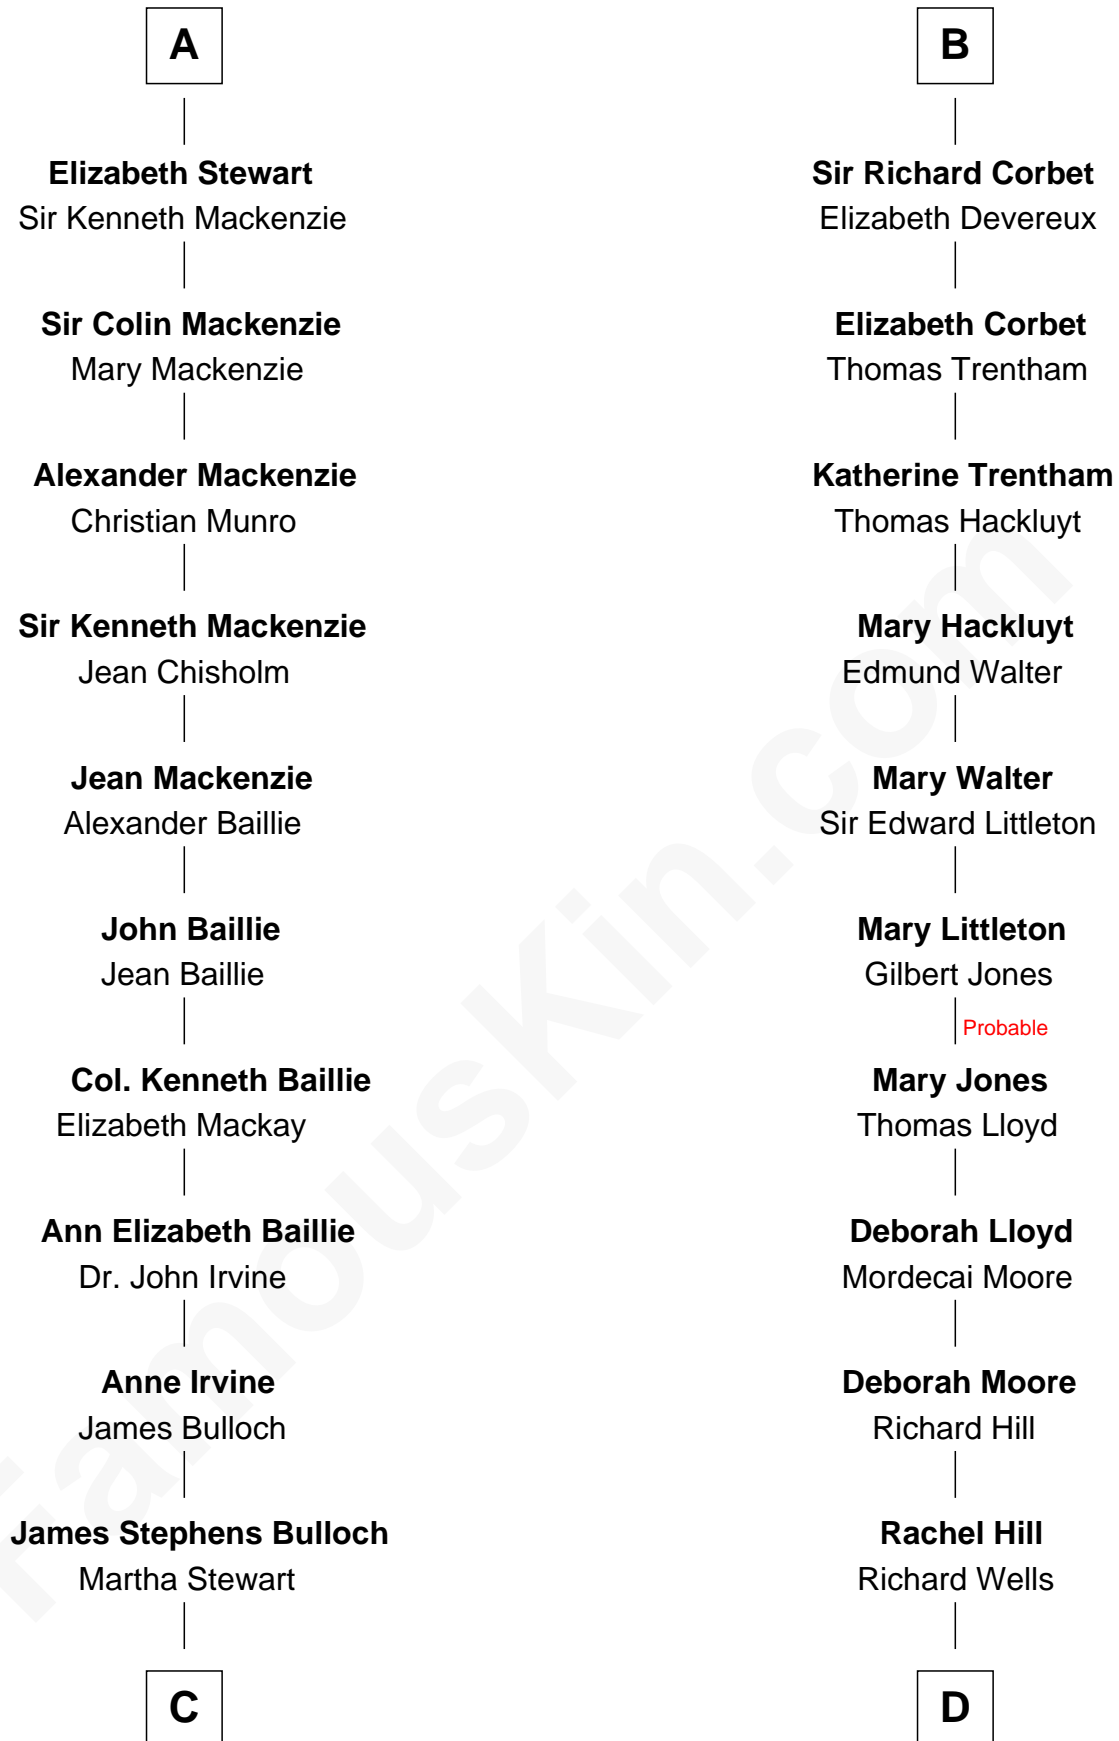

FamousKin.com
Relationship Chart of
Theodore Roosevelt
26th U.S. President

18th cousin 3 times removed of
Orson Welles
Radio, Stage, and Movie Actor

C

Martha Bulloch
Theodore Roosevelt

Theodore Roosevelt
26th U.S. President