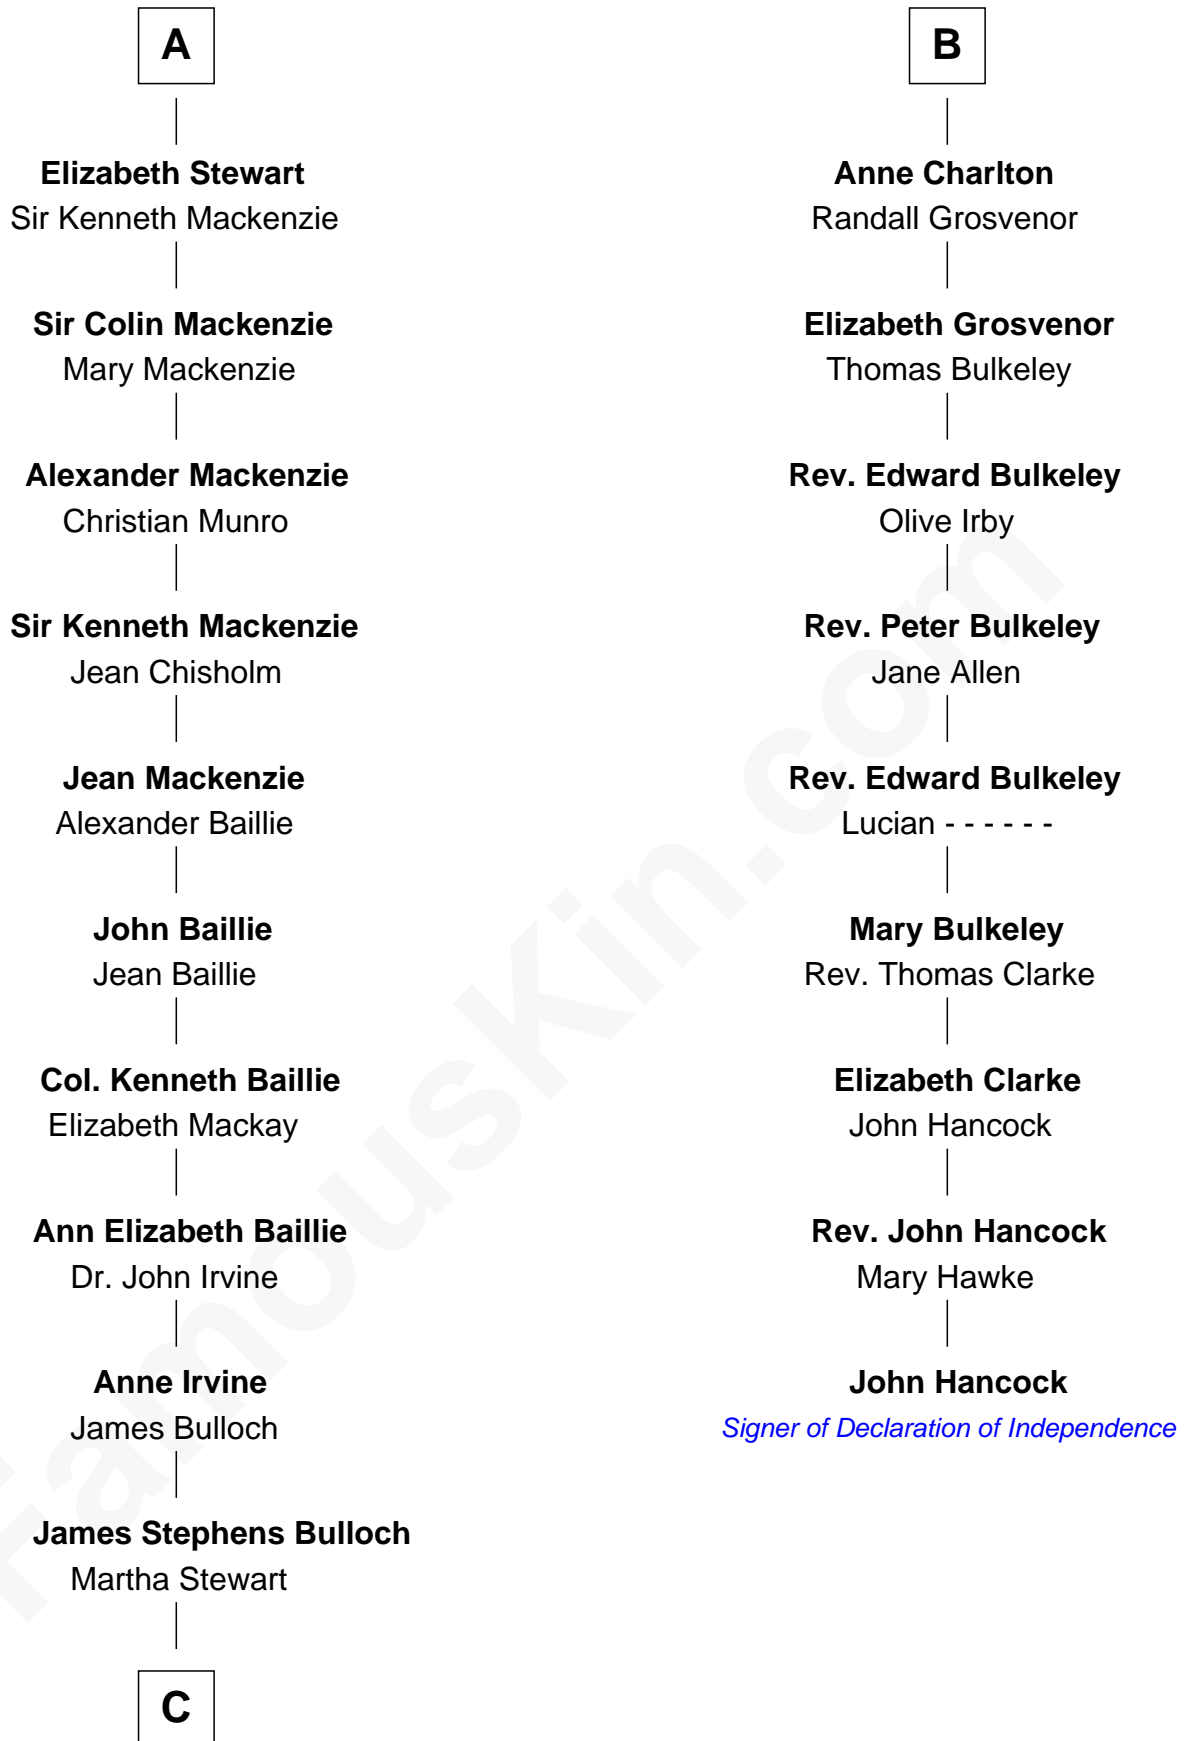

FamousKin.com
Relationship Chart of
Theodore Roosevelt
26th U.S. President

15th cousin 3 times removed of

John Hancock
Signer of the Declaration of Independence

C

—
Martha Bulloch
Theodore Roosevelt

—
Theodore Roosevelt
26th U.S. President

FamousKin.com