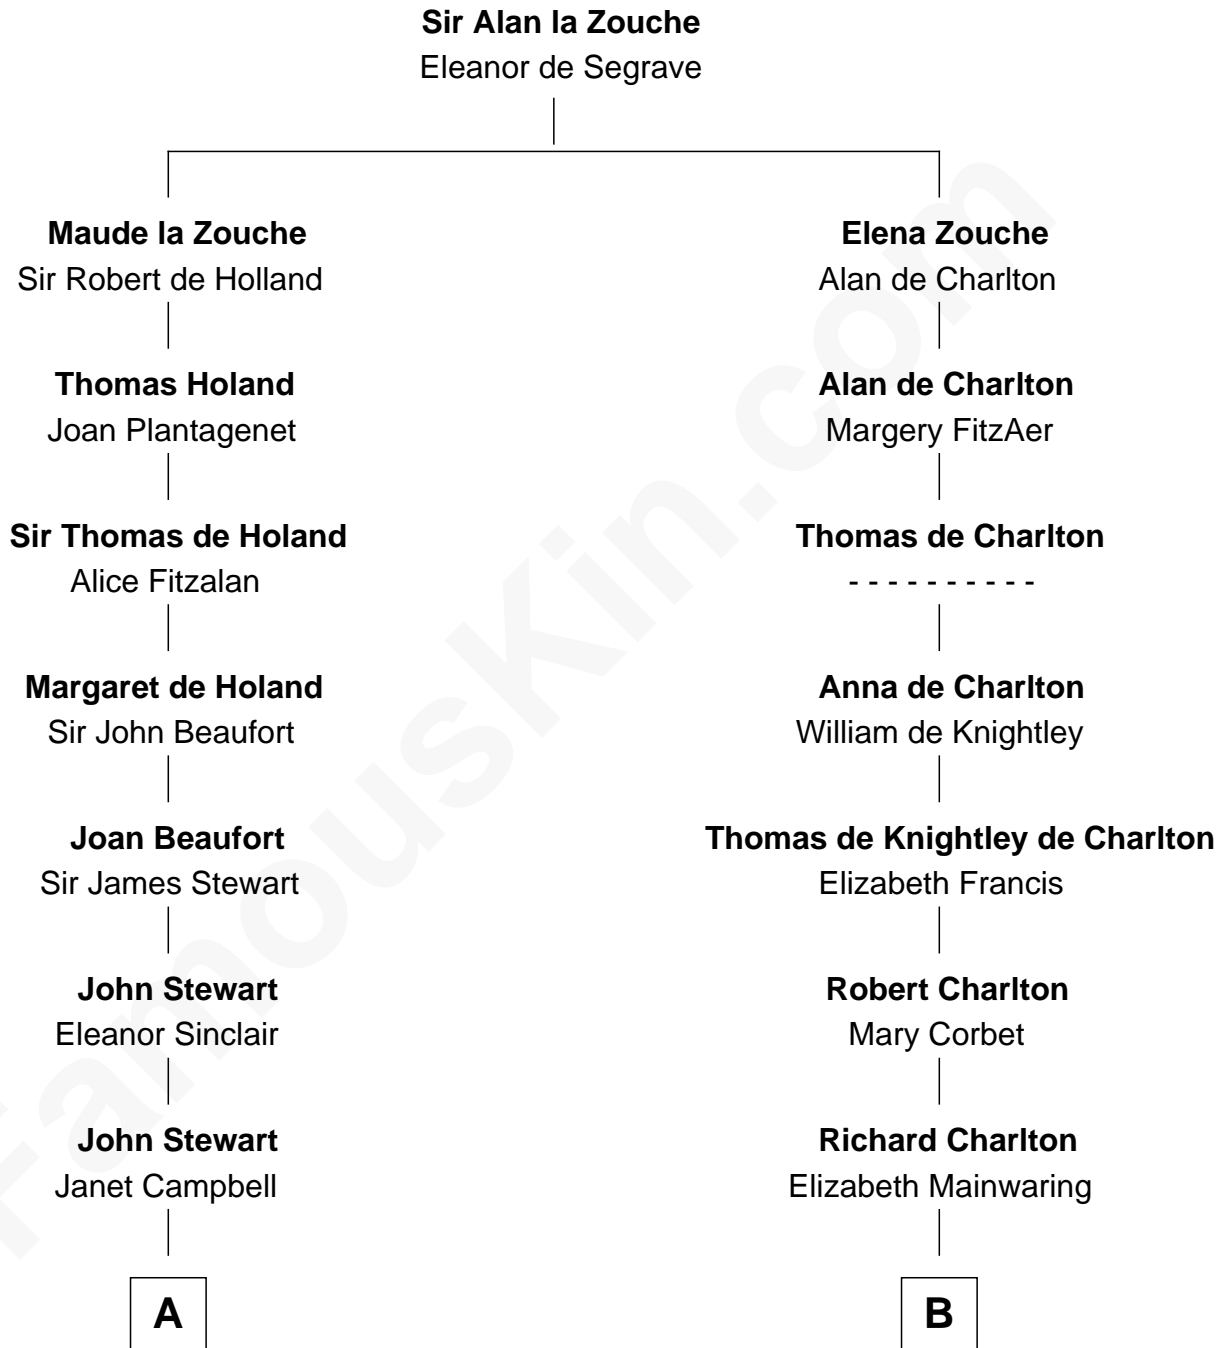

FamousKin.com
Relationship Chart of
Theodore Roosevelt
26th U.S. President

15th cousin 3 times removed of

John Hancock
Signer of the Declaration of Independence

C

—
Martha Bulloch
Theodore Roosevelt

—
Theodore Roosevelt
26th U.S. President

FamousKin.com