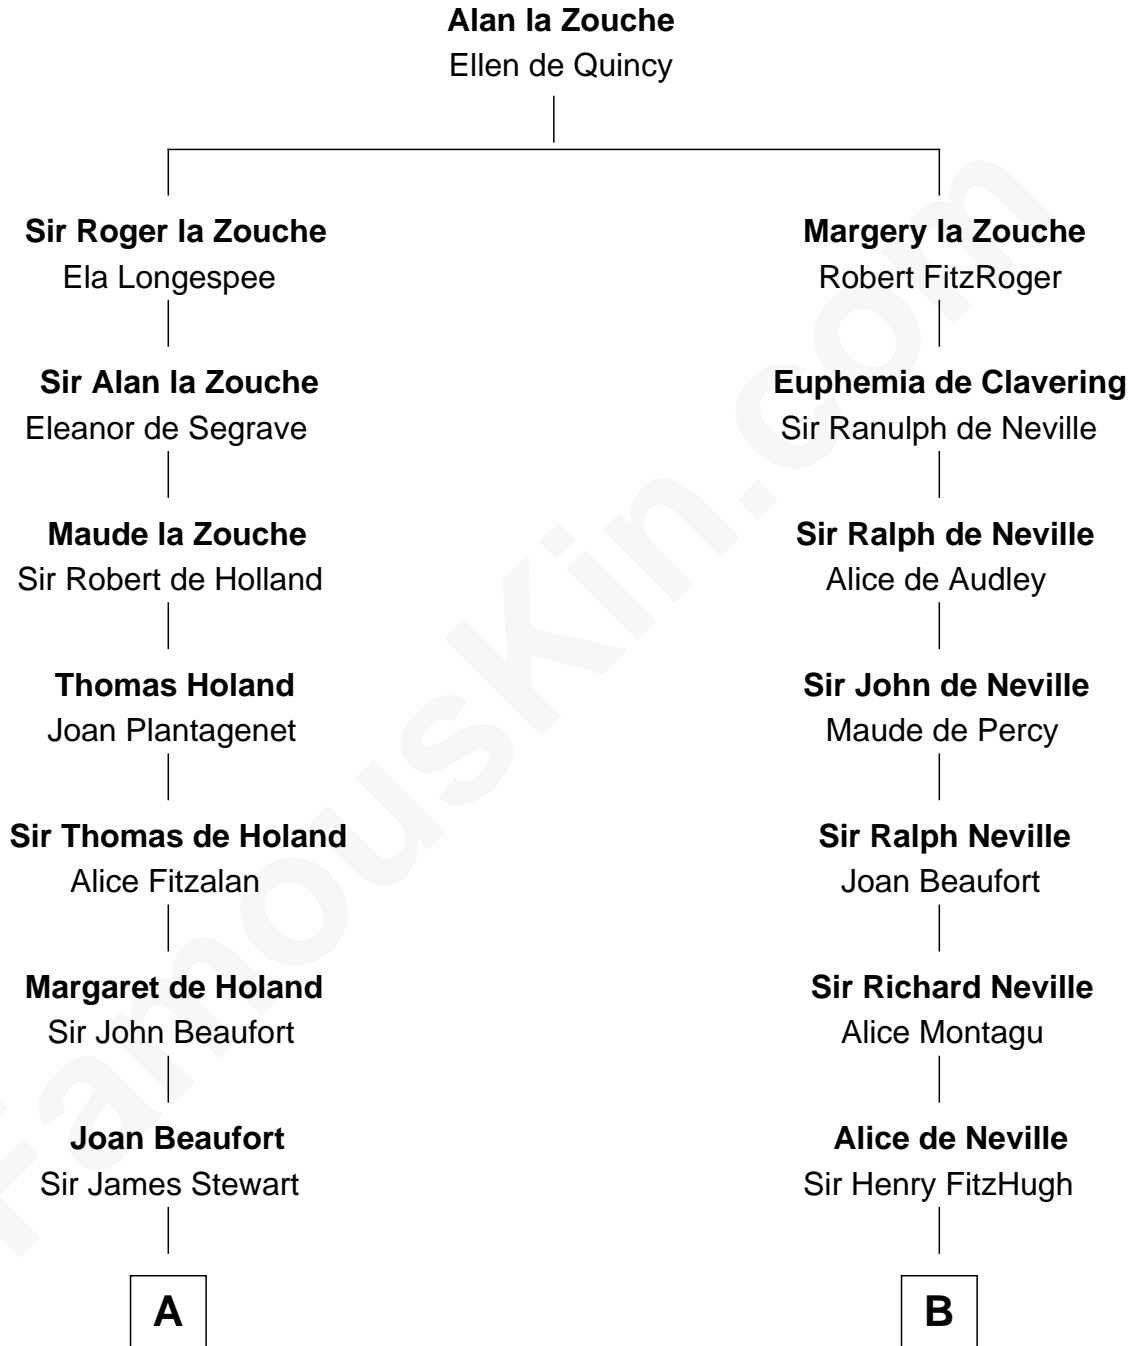

FamousKin.com
Relationship Chart of
Theodore Roosevelt
26th U.S. President

9th cousin 11 times removed of
Catherine Parr
6th Wife of King Henry VIII

C

Anne Irvine
James Bulloch

James Stephens Bulloch
Martha Stewart

Martha Bulloch
Theodore Roosevelt

Theodore Roosevelt
26th U.S. President

FamousKin.com