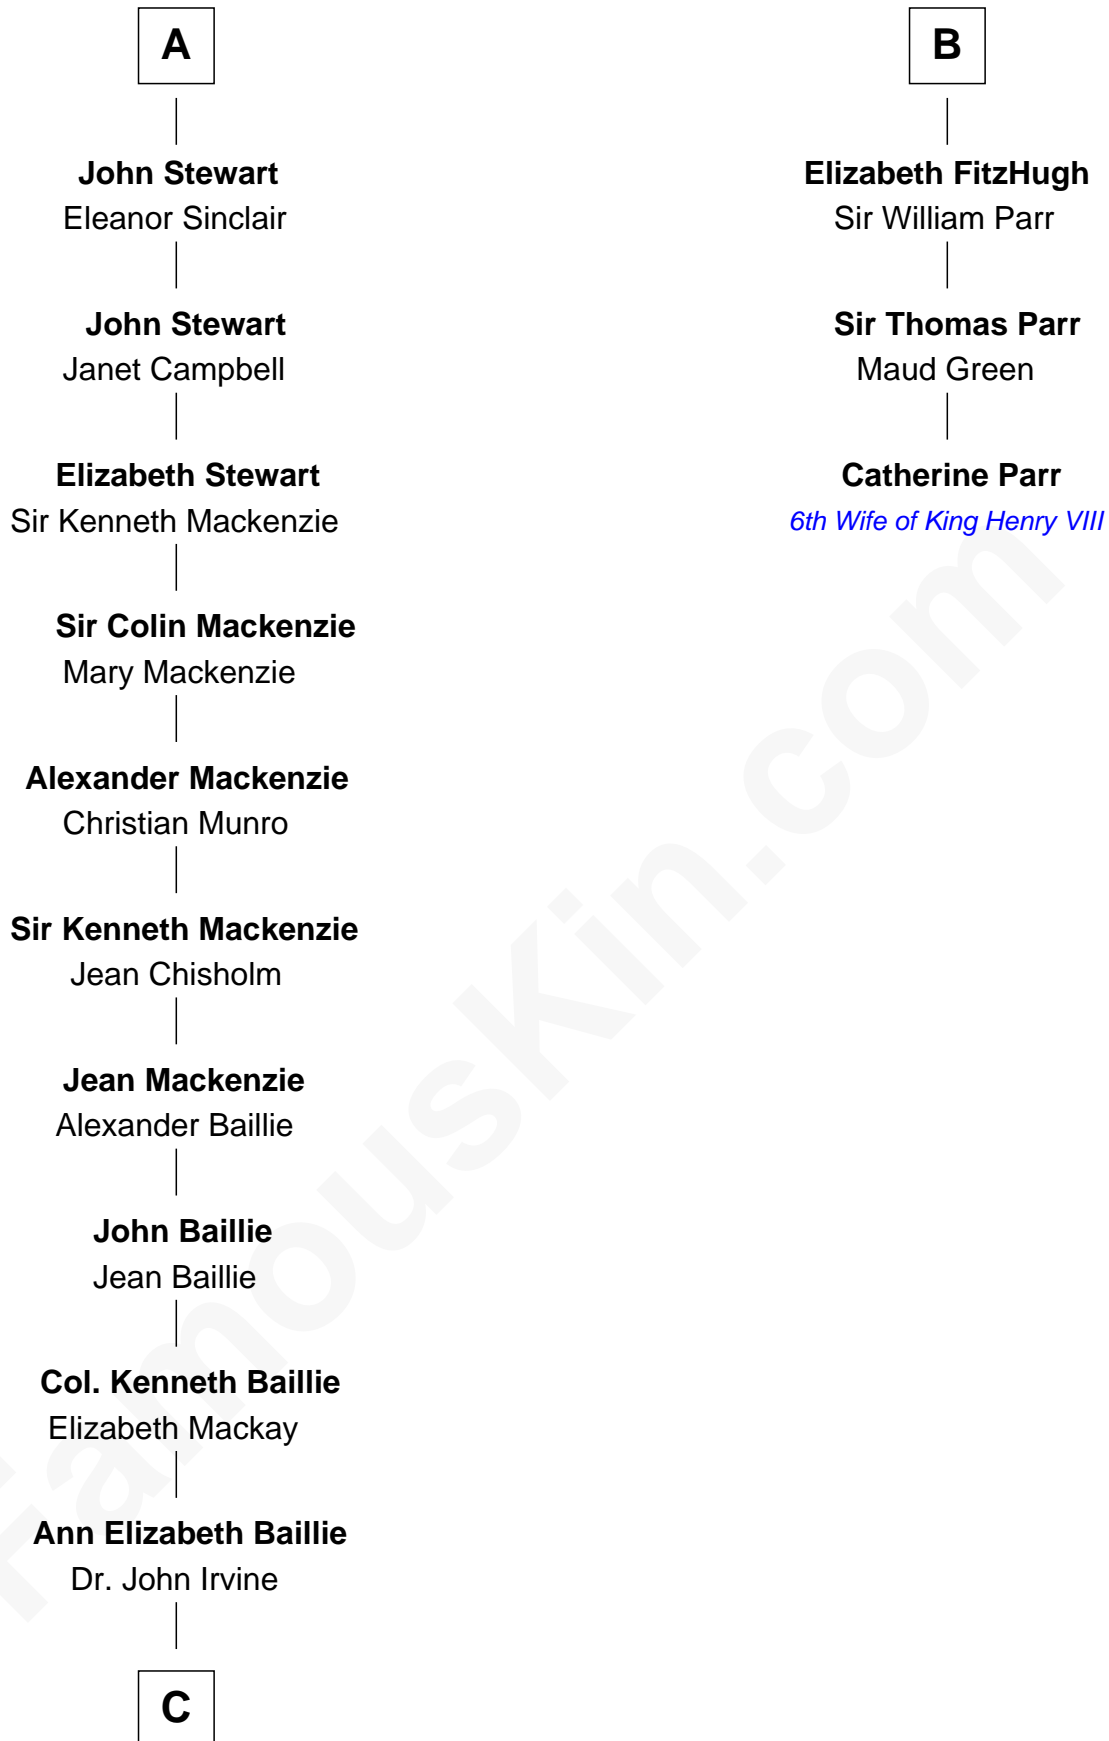

FamousKin.com
Relationship Chart of
Theodore Roosevelt
26th U.S. President

9th cousin 11 times removed of
Catherine Parr
6th Wife of King Henry VIII

C

Anne Irvine
James Bulloch

James Stephens Bulloch
Martha Stewart

Martha Bulloch
Theodore Roosevelt

Theodore Roosevelt
26th U.S. President

FamousKin.com