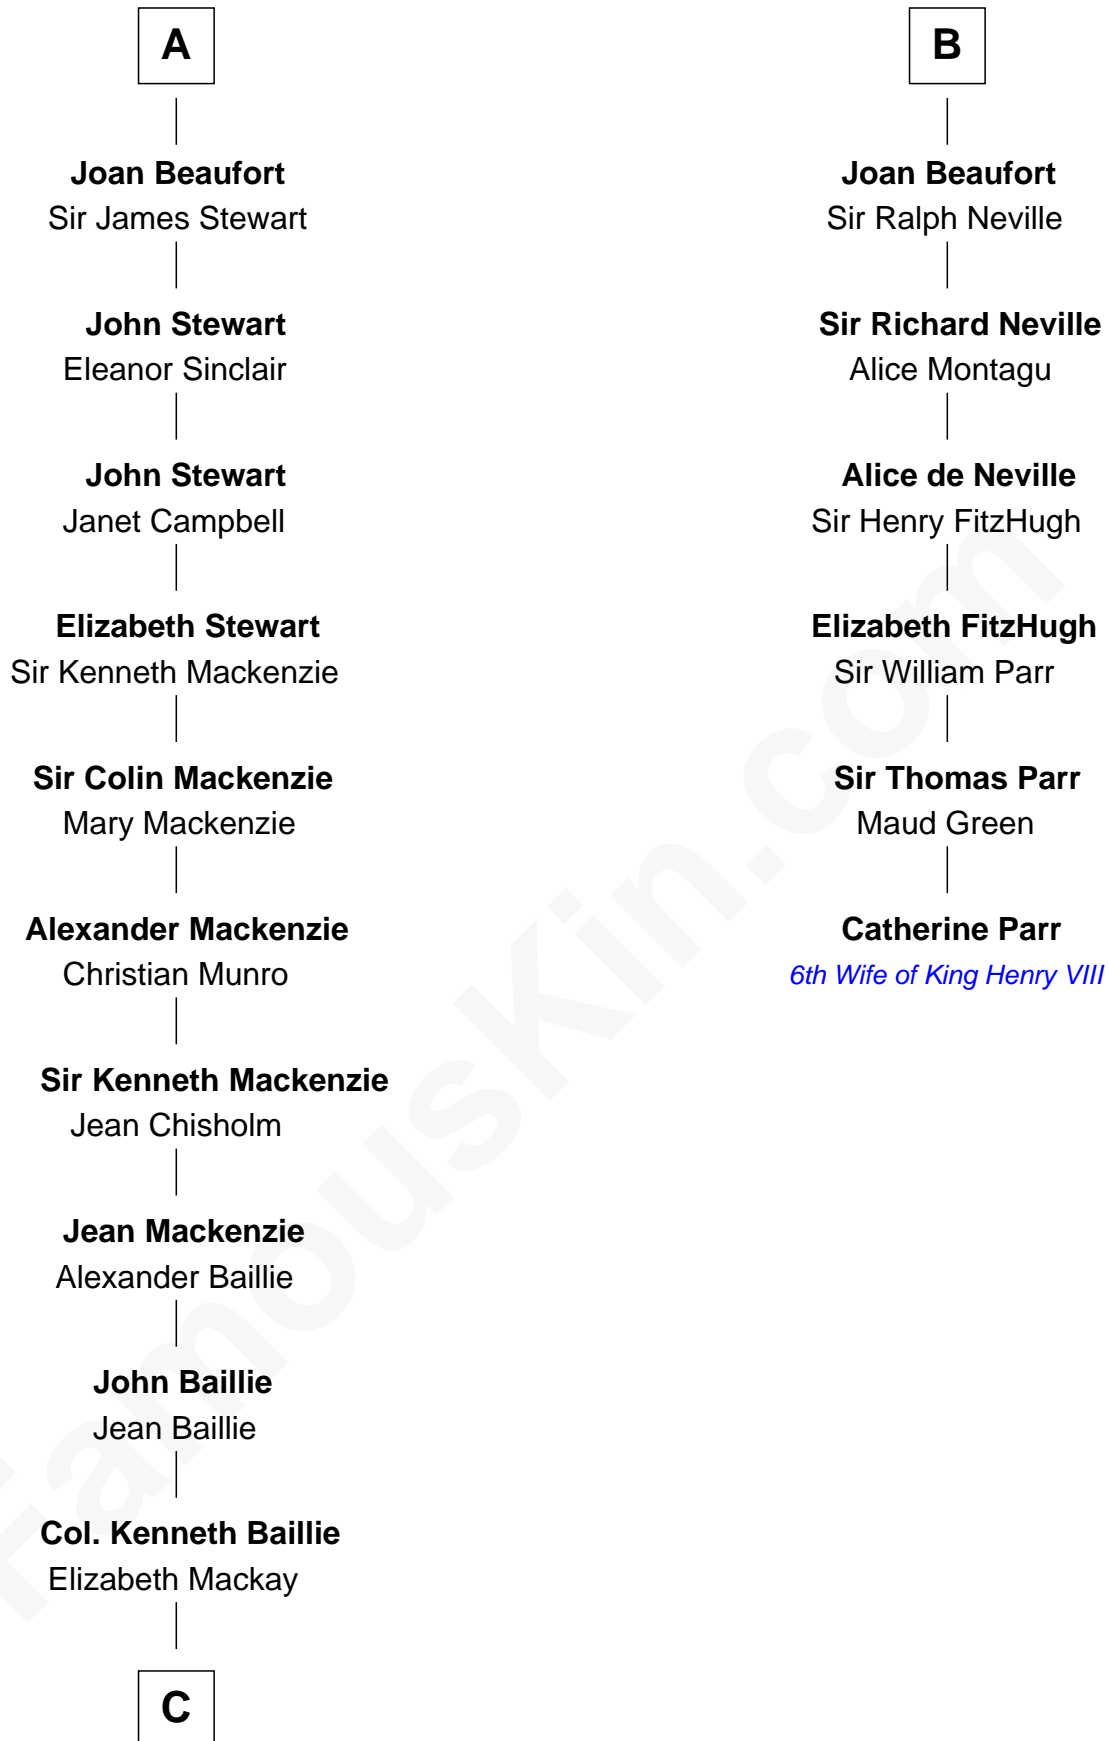

**FamousKin.com**  
**Relationship Chart of**  
**Theodore Roosevelt**  
*26th U.S. President*

**12th cousin 9 times removed of**  
**Catherine Parr**  
*6th Wife of King Henry VIII*

**C**

Ann Elizabeth Baillie

Dr. John Irvine

Anne Irvine

James Bulloch

James Stephens Bulloch

Martha Stewart

Martha Bulloch

Theodore Roosevelt

Theodore Roosevelt

*26th U.S. President*

FamousKin.com