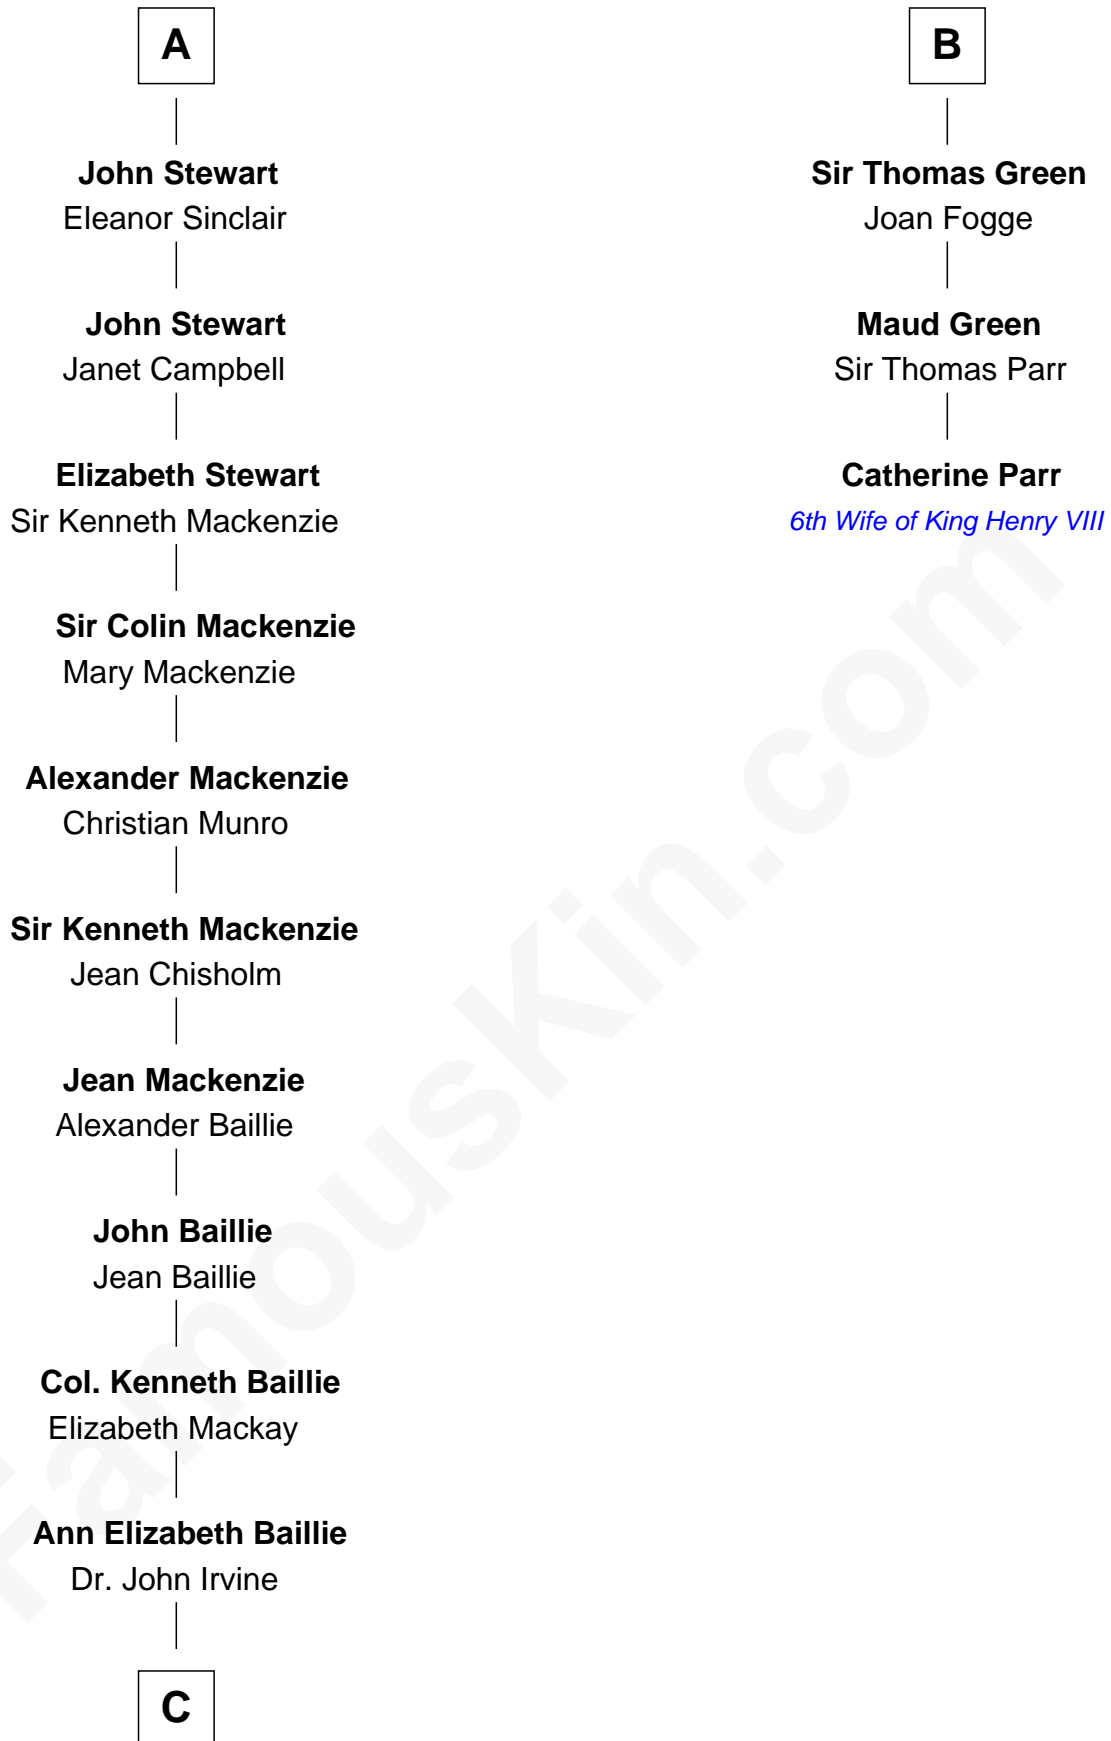

FamousKin.com
Relationship Chart of
Theodore Roosevelt
26th U.S. President

9th cousin 11 times removed of
Catherine Parr
6th Wife of King Henry VIII

C

—
Anne Irvine
James Bulloch

—
James Stephens Bulloch
Martha Stewart

—
Martha Bulloch
Theodore Roosevelt

—
Theodore Roosevelt
26th U.S. President

FamousKin.com