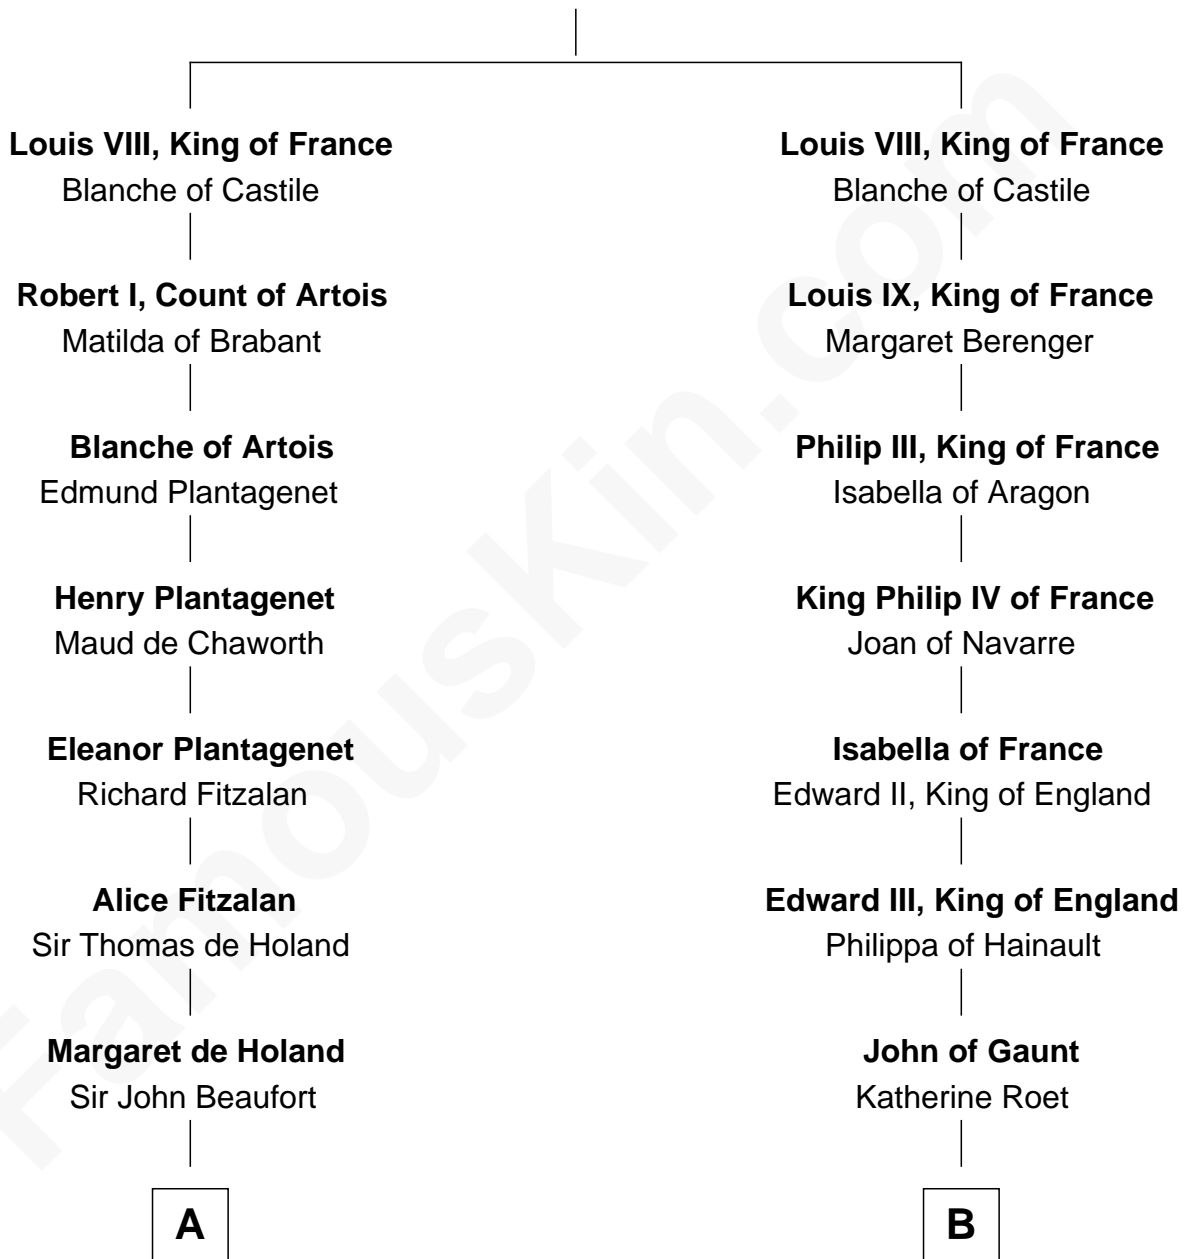

**FamousKin.com**  
**Relationship Chart of**  
**Theodore Roosevelt**  
*26th U.S. President*

**12th cousin 9 times removed of**  
**Catherine Parr**  
*6th Wife of King Henry VIII*

**Philip II Auguste, King of France**  
 Isabella of Hainault

**C**

Ann Elizabeth Baillie

Dr. John Irvine

Anne Irvine

James Bulloch

James Stephens Bulloch

Martha Stewart

Martha Bulloch

Theodore Roosevelt

Theodore Roosevelt

*26th U.S. President*

FamousKin.com