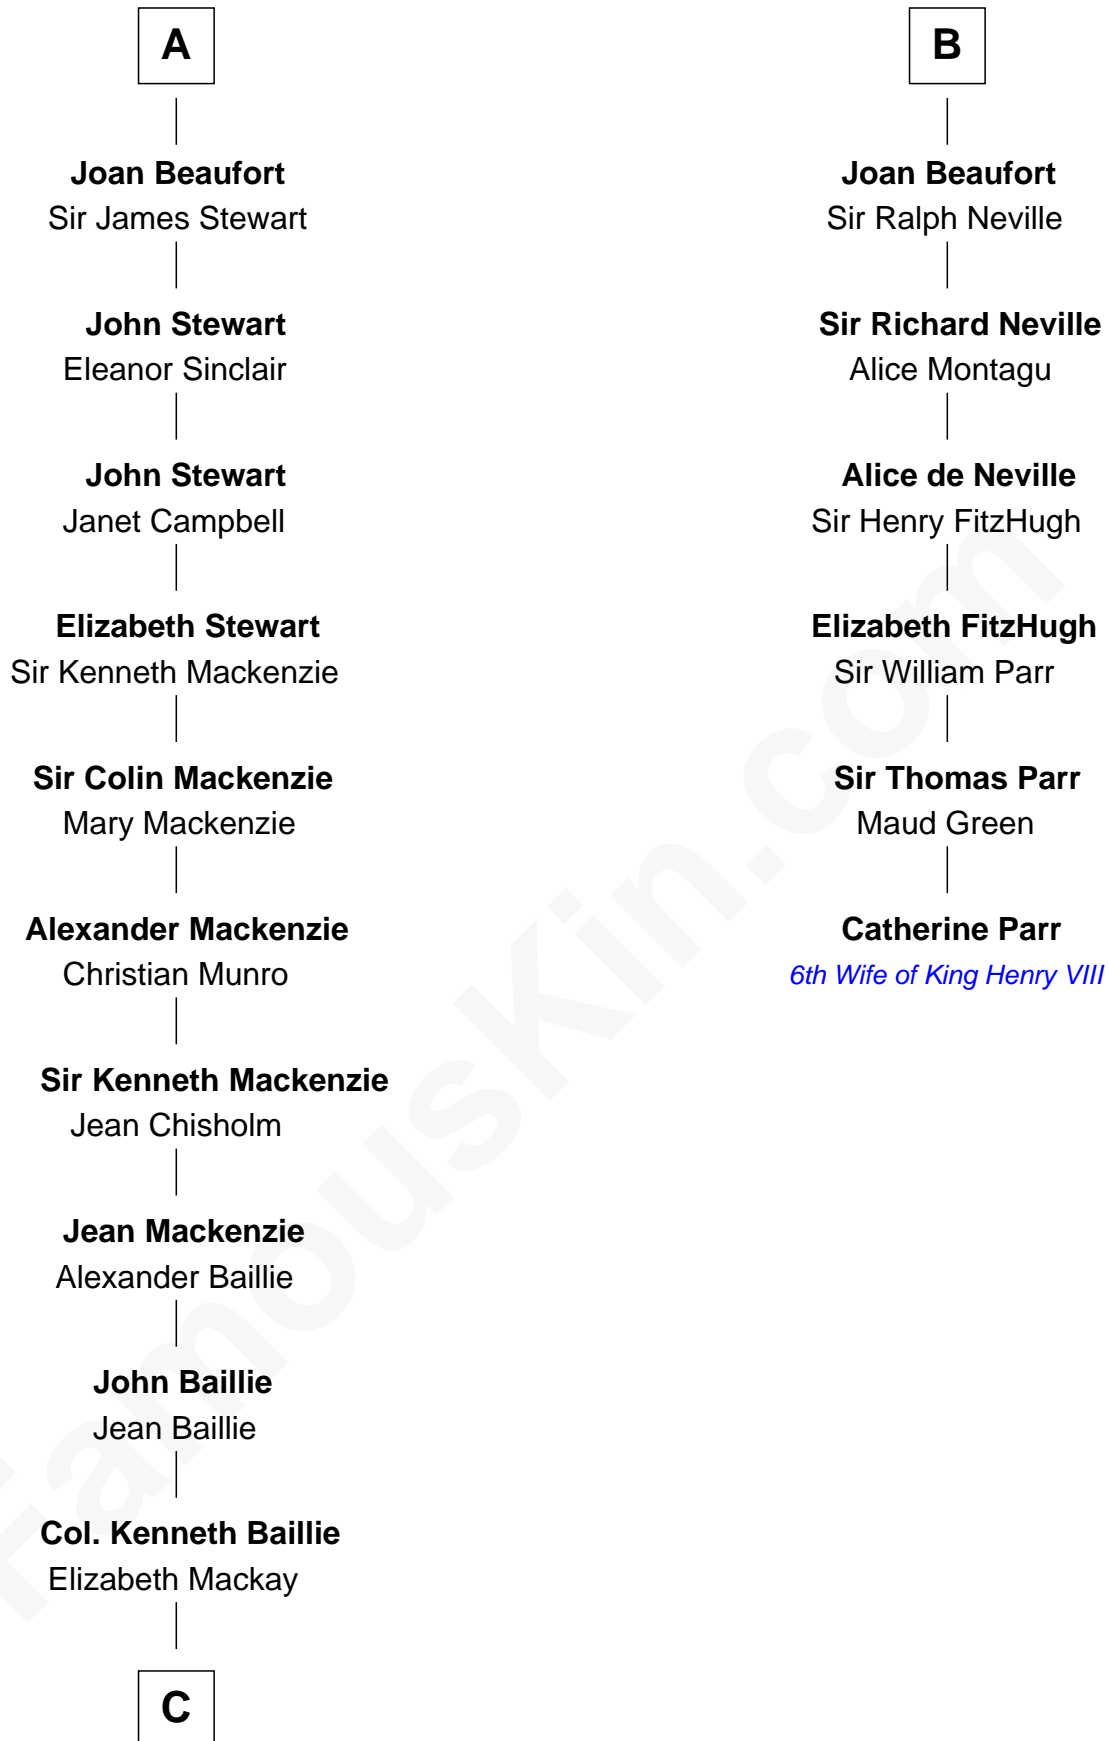

**FamousKin.com**  
**Relationship Chart of**  
**Theodore Roosevelt**  
*26th U.S. President*

**12th cousin 9 times removed of**  
**Catherine Parr**  
*6th Wife of King Henry VIII*

**Philip II Auguste, King of France**  
 Isabella of Hainault

**C**

Ann Elizabeth Baillie

Dr. John Irvine

Anne Irvine

James Bulloch

James Stephens Bulloch

Martha Stewart

Martha Bulloch

Theodore Roosevelt

Theodore Roosevelt

*26th U.S. President*

FamousKin.com