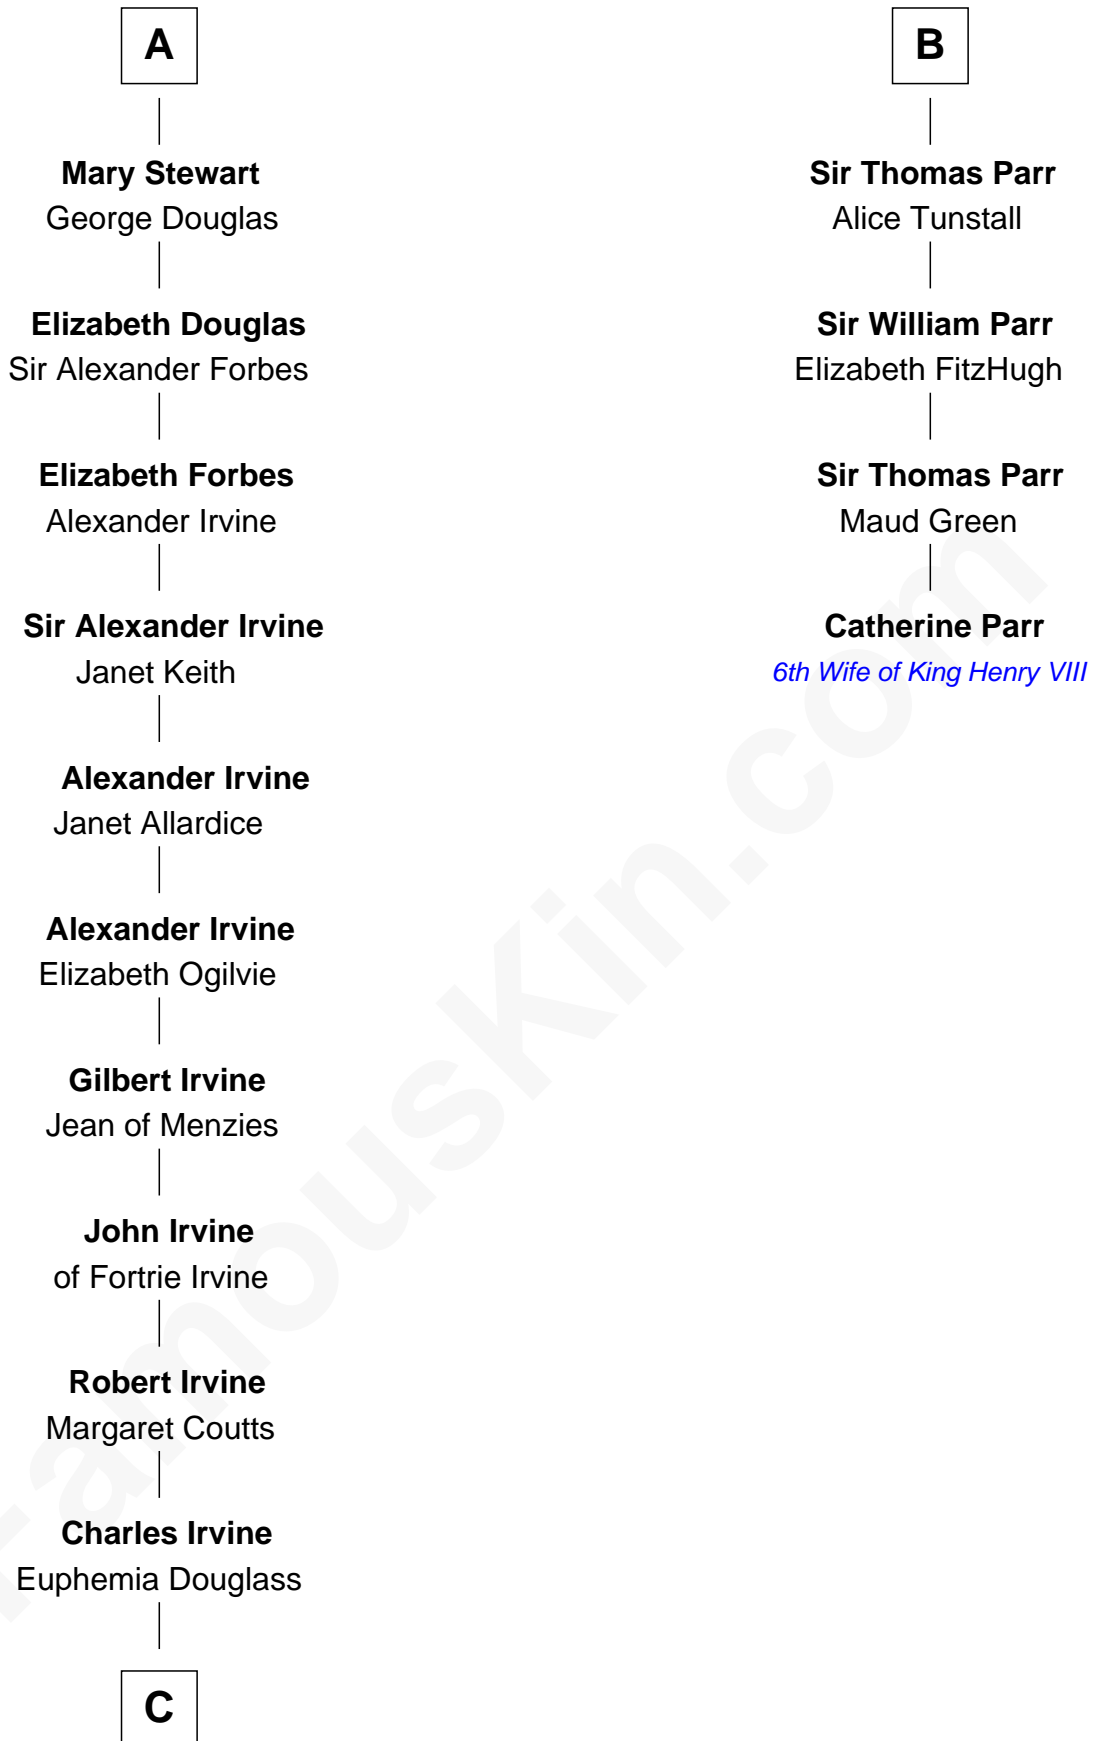

FamousKin.com
Relationship Chart of
Theodore Roosevelt
26th U.S. President

10th cousin 11 times removed of
Catherine Parr
6th Wife of King Henry VIII

C

—
Dr. John Irvine
Ann Elizabeth Baillie

—
Anne Irvine
James Bulloch

—
James Stephens Bulloch
Martha Stewart

—
Martha Bulloch
Theodore Roosevelt

—
Theodore Roosevelt
26th U.S. President

FamousKin.com