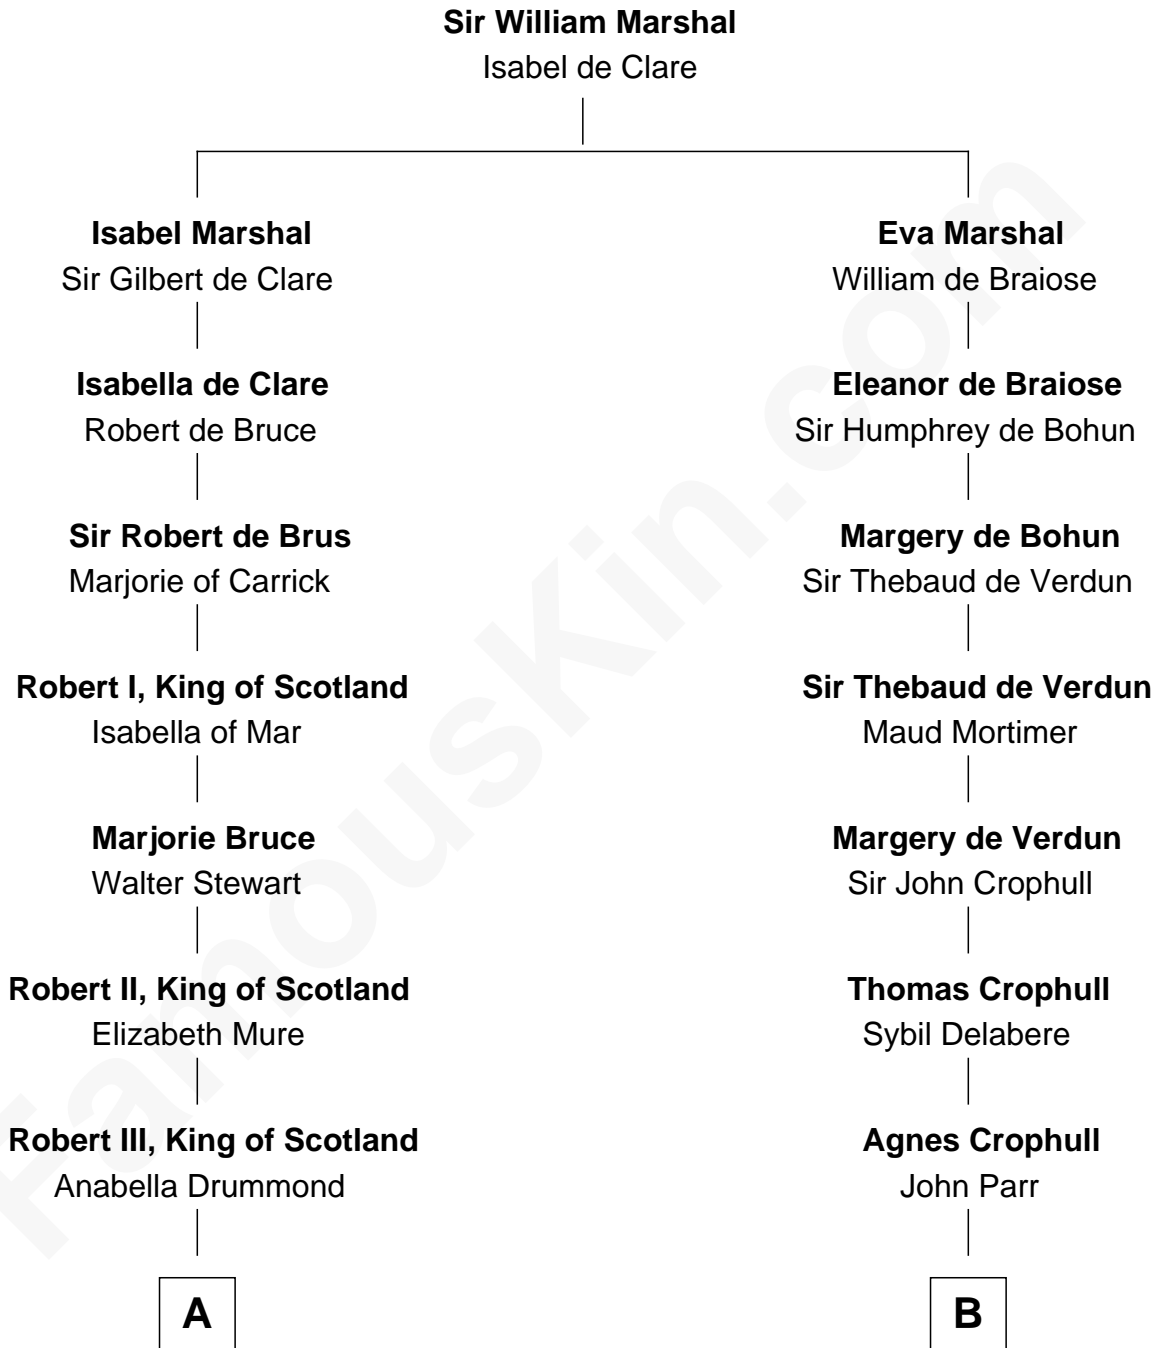

FamousKin.com
Relationship Chart of
Theodore Roosevelt
26th U.S. President

10th cousin 11 times removed of
Catherine Parr
6th Wife of King Henry VIII

C

—
Dr. John Irvine
Ann Elizabeth Baillie

—
Anne Irvine
James Bulloch

—
James Stephens Bulloch
Martha Stewart

—
Martha Bulloch
Theodore Roosevelt

—
Theodore Roosevelt
26th U.S. President

FamousKin.com