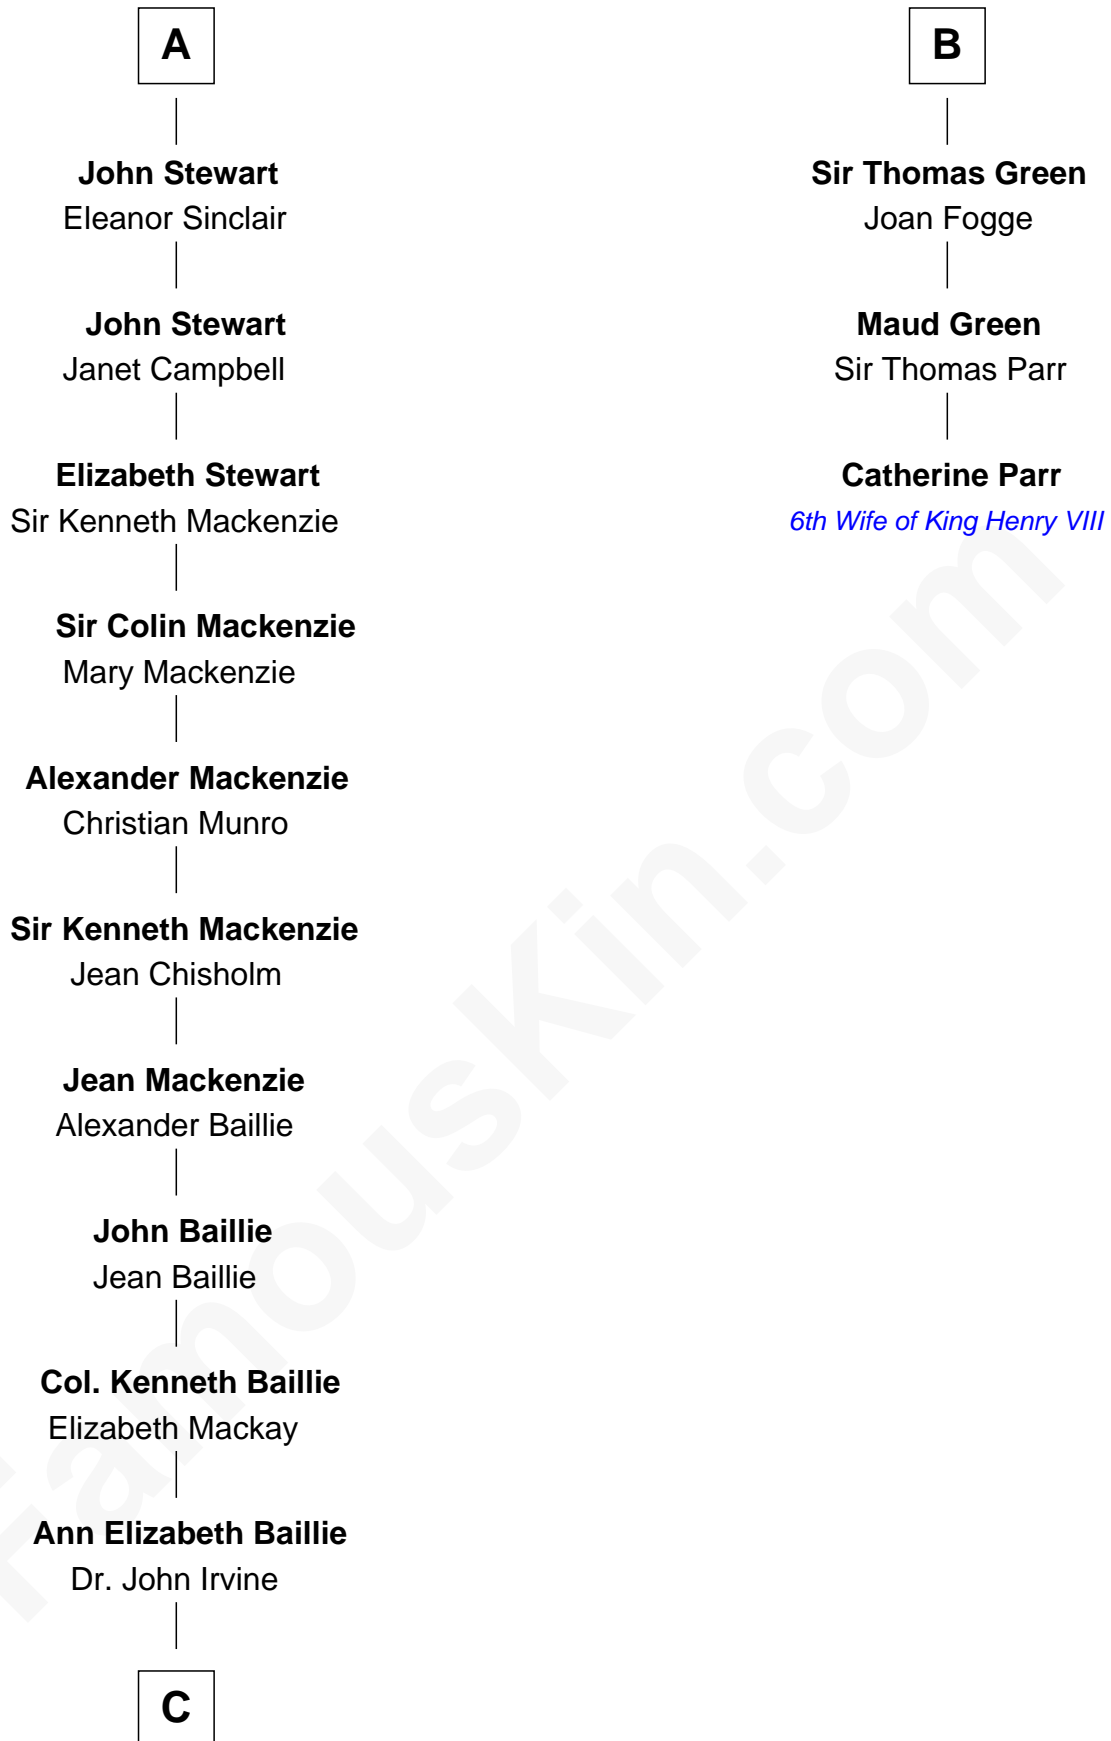

**FamousKin.com**  
**Relationship Chart of**  
**Theodore Roosevelt**  
*26th U.S. President*

9th cousin 11 times removed of  
**Catherine Parr**  
*6th Wife of King Henry VIII*

**C**

—  
**Anne Irvine**  
James Bulloch

—  
**James Stephens Bulloch**  
Martha Stewart

—  
**Martha Bulloch**  
Theodore Roosevelt

—  
**Theodore Roosevelt**  
*26th U.S. President*

FamousKin.com