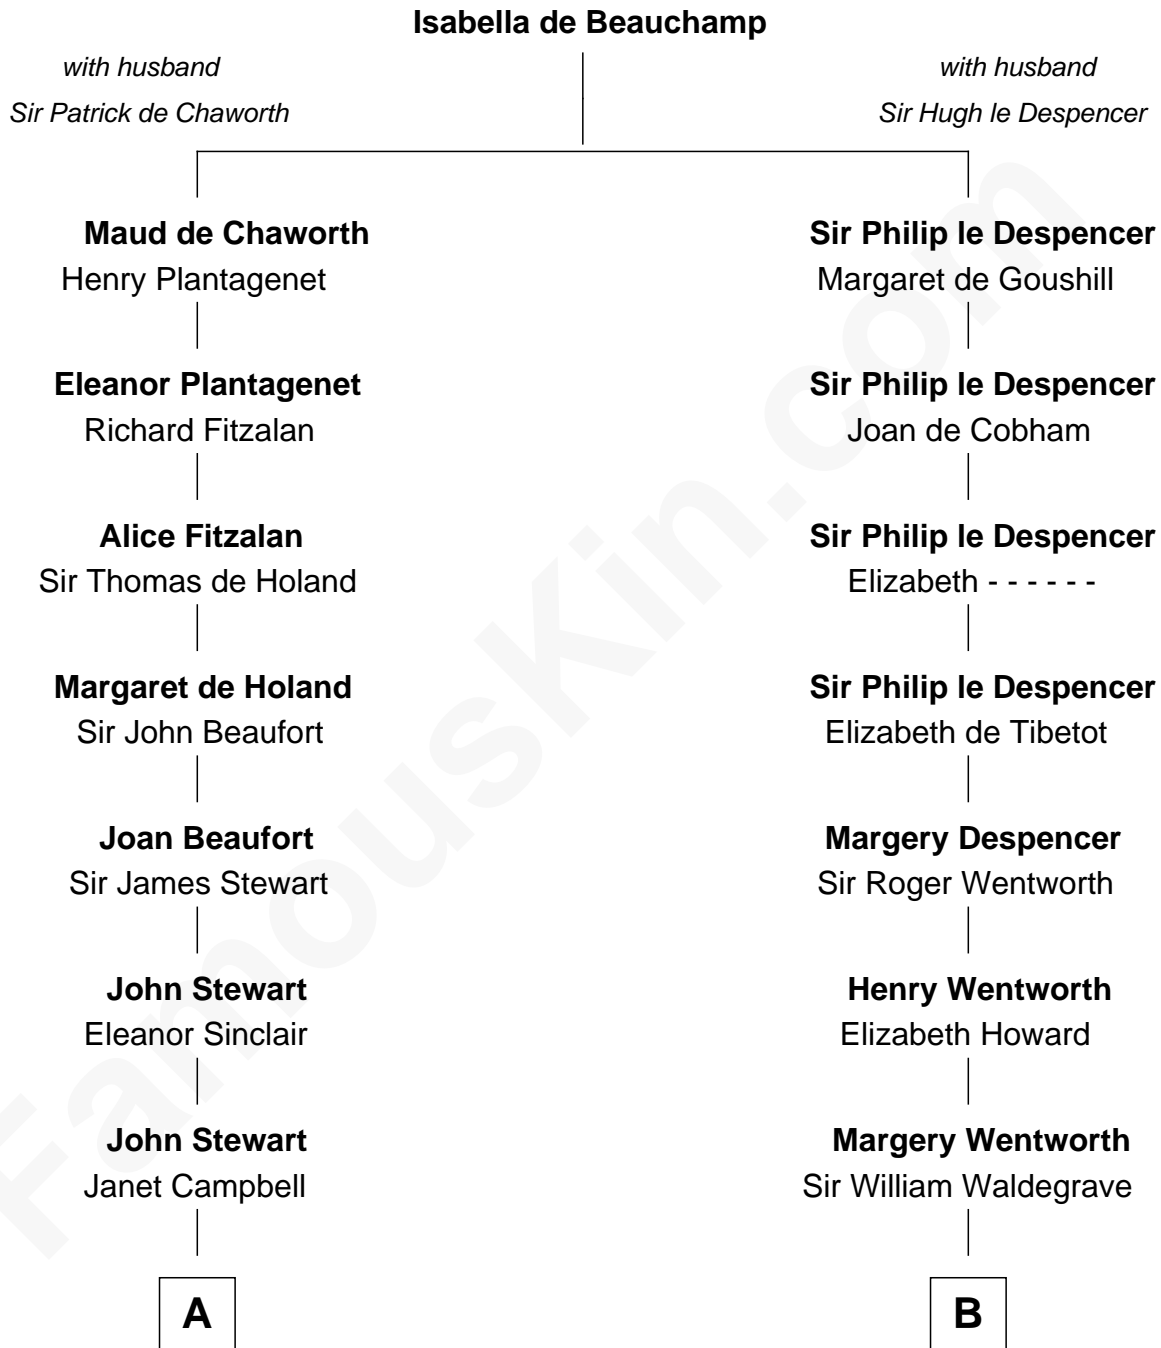

FamousKin.com
Relationship Chart of
Theodore Roosevelt
26th U.S. President

18th cousin 3 times removed of
Jake Gyllenhaal
Movie Actor

C

Martha Bulloch
Theodore Roosevelt

Theodore Roosevelt
26th U.S. President

D

Anders Leonard Gyllenhaal
Selma Amanda Nelson

Leonard Ephraim Gyllenhaal
Philo Pendleton

Hugh Anders Gyllenhaal
Virginia Lowrie Childs

Stephen Roark Gyllenhaal
Naomi Achs

Jake Gyllenhaal
Movie Actor

FamousKin.com